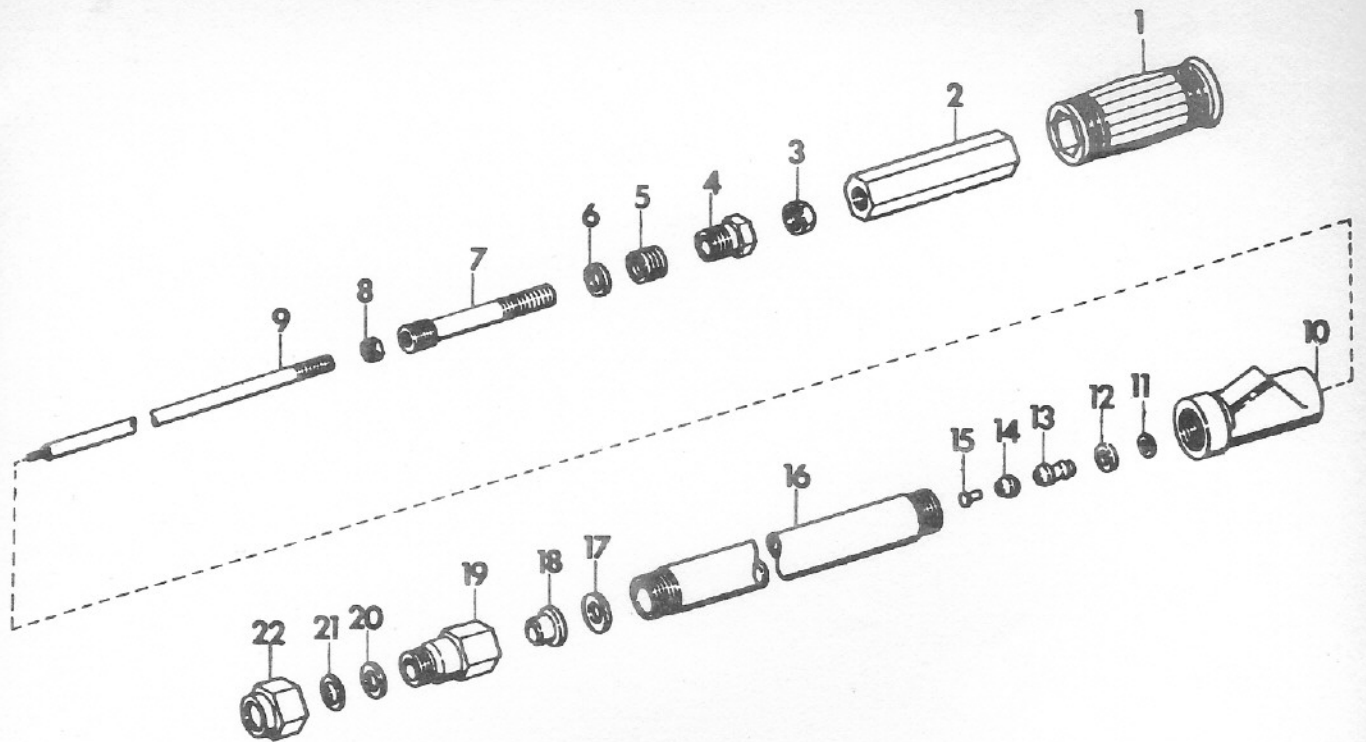

<u>ITEM NO.</u>	<u>PART NO.</u>	<u>DESCRIPTION</u>
1	6075P1	Handle Grip
2	6057P1	Handle Insert
3	124925	3/8 Hex. Jam Nut
4	6058P1	Packing Screw
5	6069P1	Packing
6	6070P1	Packing Washer
7	6064P1	Collar Stud
8	120367	1/4 Hex. Nut
9	6065P1	Stem
10	6059P1	Inlet Body
11	446161	7/32 Flatwasher
12	6071P1	Seat Plate
13	6067P1	Core Body
14	6068P1	Core
15	6073P1	Rivet
16	6066P1	Tubing
17	6072P1	Gasket
18	6060P1	Guide Sleeve
19	6061P1	Spray Housing
20	6074P1	Tip Gasket
21	6048P1	Orifice - D-6
NS	6049P1	Orifice - D-4
NS	6050P1	Orifice - D-2
22	6062P1	Cap
NS	6047P1	Tee Jet