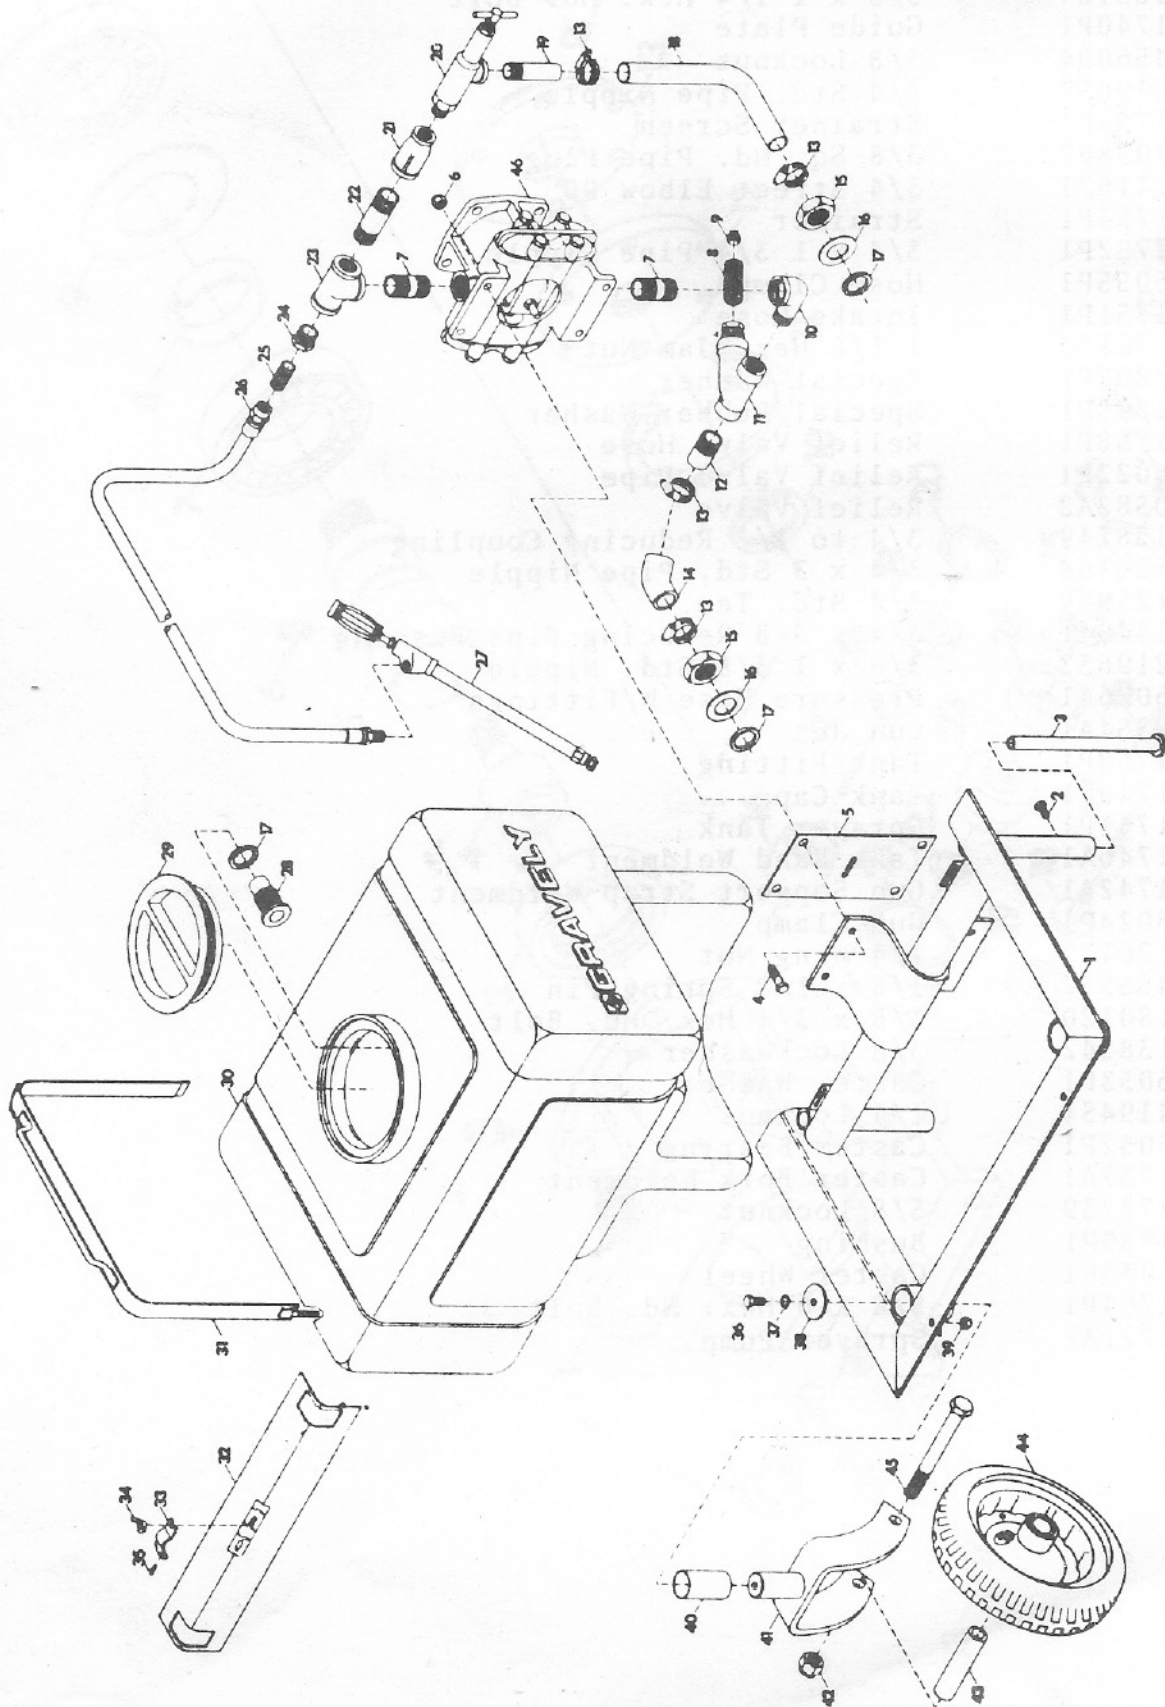

GRAVELY.

**ILLUSTRATED
PARTS LIST**

UTILITY SPRAYER

Model Number 15596E1
Effective Date 1-1-70
Form Number 14819P1

<u>ITEM NO.</u>	<u>PART NO.</u>	<u>DESCRIPTION</u>
1	12121A1	Mounting Frame Weldment
2	180075	5/16 x 5/8 Hex. Hd. Bolt
3	6027A1	Sprayer Tank Stand
4	180124	3/8 x 1 1/4 Hex. Hd. Bolt
5	11740P1	Guide Plate
6	456004	3/8 Locknut
7	219657	3/4 Std. Pipe Nipple
8	11754P1	Strainer Screen
9	103867	3/8 Sq. Hd. Pipe Plug
10	141621	3/4 Street Elbow 90°
11	11753P1	Strainer
12	11752P1	3/4 x 1 3/4 Pipe Nipple
13	6055P1	Hose Clamp
14	11751P1	Intake Hose
15	272139	1 1/8 Hex. Jam Nut
16	11897P1	Special Washer
17	11895P1	Special Rubber Washer
18	11758P1	Relief Valve Hose
19	6022P1	Relief Valve Pipe
20	10582A2	Relief Valve
21	128149	3/4 to 1/2 Reducing Coupling
22	126168	3/4 x 3 Std. Pipe Nipple
23	125988	3/4 Std. Tee
24	144041	3/4 x 3/8 Reducing Pipe Bushing
25	219632	3/8 x 1 3/8 Std. Nipple
26	6026A1	Pressure Hose W/Fittings
27	10354A1	Gun Jet
28	11750P1	Tank Fitting
29	11749P1	Tank Cap
30	11741P1	Sprayer Tank
31	11746A1	Tank Band Weldment
32	11742A1	Gun Support Strap Weldment
33	6024P1	Gun Clamp
34	126177	1/4 Wing Nut
35	455532	1/8 x 1/2 Spring Pin
36	180120	3/8 x 3/4 Hex. Hd. Bolt
37	138542	3/8 Lockwasher
38	6053P1	Caster Washer
39	9419454	1/4 Locknut
40	6052P1	Caster Bearing
41	11737A1	Caster Fork Weldment
42	272739	5/8 Locknut
43	11739P1	Bushing
44	6033P1	Caster Wheel
45	11764P1	5/8 x 6 Hex. Hd. Bolt
46	11721A1	Sprayer Pump