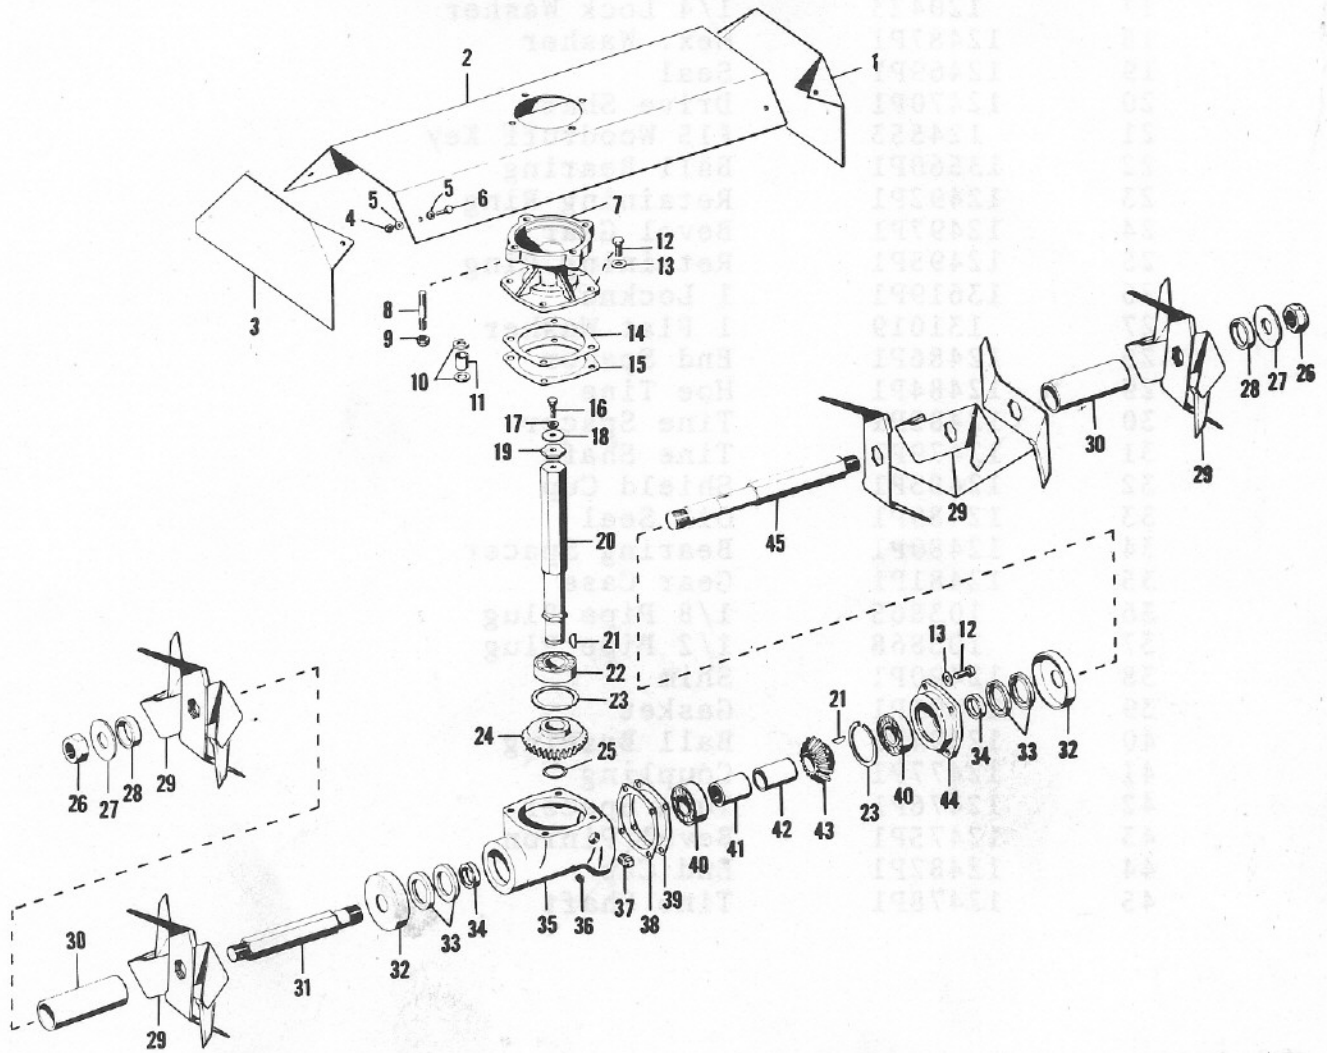

# ILLUSTRATED PARTS LIST

ROTARY CULTIVATOR

Model Number 15579E1

Effective Date 3-1-70

Form Number 14617P1

<u>ITEM NO.</u>	<u>PART NO.</u>	<u>DESCRIPTION</u>
1	12474P1	Leaf End
2	12472P1	Dirt Shield
3	12473P1	Right End
4	120375	1/4 Hex. Nut
5	120386	5/16 Flat Washer
6	180018	1/4 x 5/8 Hex. Hd. Bolt
7	12488P1	Column
8	12471P1	Column Stud
9	192481	3/8 Locknut
10	120394	13/32 Flat Washer
11	3213P1	Spacer
12	180121	3/8 x 7/8 Hex. Hd. Bolt
13	138542	3/8 Lock Washer

ITEM PART NO. DESCRIPTION

NO.

14	5317P1	Shim
15	14230P1	Shim
16	180022	1/4 x 1 Hex. Hd. Bolt
17	120423	1/4 Lock Washer
18	12487P1	Hex. Washer
19	12469P1	Seal
20	12470P1	Drive Shaft
21	124553	#15 Woodruff Key
22	13560P1	Ball Bearing
23	12492P1	Retaining Ring
24	12497P1	Bevel Gear
25	12495P1	Retaining Ring
26	13619P1	1 Locknut
27	131019	1 Flat Washer
28	12486P1	End Spacer
29	12484P1	Hoe Tine
30	12485P1	Tine Spacer
31	12479P1	Tine Shaft
32	12483P1	Shield Cup
33	12489P1	Oil Seal
34	12480P1	Bearing Spacer
35	12481P1	Gear Case
36	103865	1/8 Pipe Plug
37	103868	1/2 Pipe Plug
38	12490P1	Shim
39	12491P1	Gasket
40	12494P1	Ball Bearing
41	12477P1	Coupling
42	12476P1	Tube Spacer
43	12475P1	Bevel Pinion
44	12482P1	End Cap
45	12478P1	Tine Shaft

DESCRIPTION

PART NO.

ITEM

NO.

1	12474P1	End Cap
2	12475P1	Bevel Pinion
3	12476P1	Tube Spacer
4	12477P1	Coupling
5	12478P1	Tine Shaft
6	12479P1	Tine Shaft
7	12480P1	Bearing Spacer
8	12481P1	Gear Case
9	12482P1	End Cap
10	12483P1	Shield Cup
11	12484P1	Hoe Tine
12	12485P1	Tine Spacer
13	12486P1	End Spacer
14	12487P1	Hex. Washer
15	12488P1	1/4 Lock Washer
16	12489P1	Oil Seal
17	12490P1	Shim
18	12491P1	Gasket
19	12492P1	Retaining Ring
20	12493P1	Retaining Ring
21	12494P1	Ball Bearing
22	12495P1	Retaining Ring
23	12496P1	Bevel Gear
24	12497P1	Retaining Ring
25	12498P1	1 Flat Washer
26	12499P1	1 Locknut
27	131019	1 Flat Washer
28	13619P1	1 Locknut
29	13560P1	Ball Bearing
30	103865	1/8 Pipe Plug
31	103868	1/2 Pipe Plug
32	5317P1	Shim