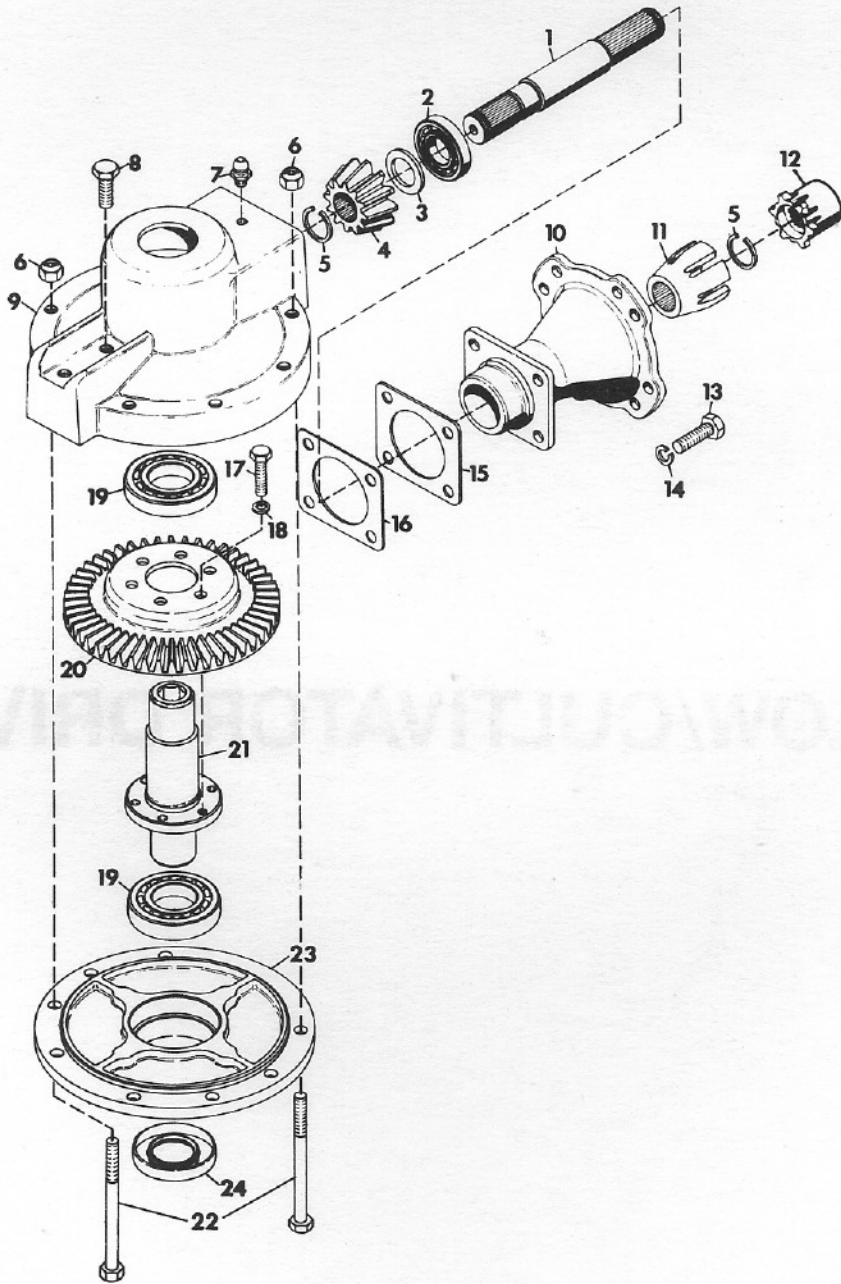

PLOW/CULTIVATOR DRIVE

GRAVELLY

ITEM NO.	PART NO.	QTY.	DESCRIPTION
1	22225	1	Shaft, Drive
2	21929	1	Bearing, Ball .984x2.047x.591
3	22226	1	Race, Thrust
4	22227	1	Pinion, Bevel Rotary Plow
5	22242	2	Ring, Retaining .937 Shaft
6	413534	8	Nut, Lock 3/8-16
7	411027	1	Fitting, Lube 1/4-28
8	180171	1	Bolt, Hex 1/2-13x.75
9	22221	1	Housing, Gear
10	22228	1	Housing, Drive Shaft
11	22240	1	Clutch, Dog
12	21343	1	Dog, Attachment
13	180175	4	Bolt, Hex 1/2-13x1.25
14	120384	4	Washer, Lock 1/2 Reg.
15	22230	2	Shim, .005
16	22231	2	Shim, .020
17	180121	6	Bolt, Hex 3/8-16x.875
18	120382	6	Washer, Lock 3/8-Reg.
19	22241	2	Bearing, Ball 2.155x3.543x.709
20	43904	1	Gear, Bevel
21	22219	1	Hub, Bevel Gear
22	180132	8	Bolt, Hex 3/8-16x2.25
23	22222	1	Plate, Gear Housing
24	22223	1	Seal, Oil 2.165x3.250x.375