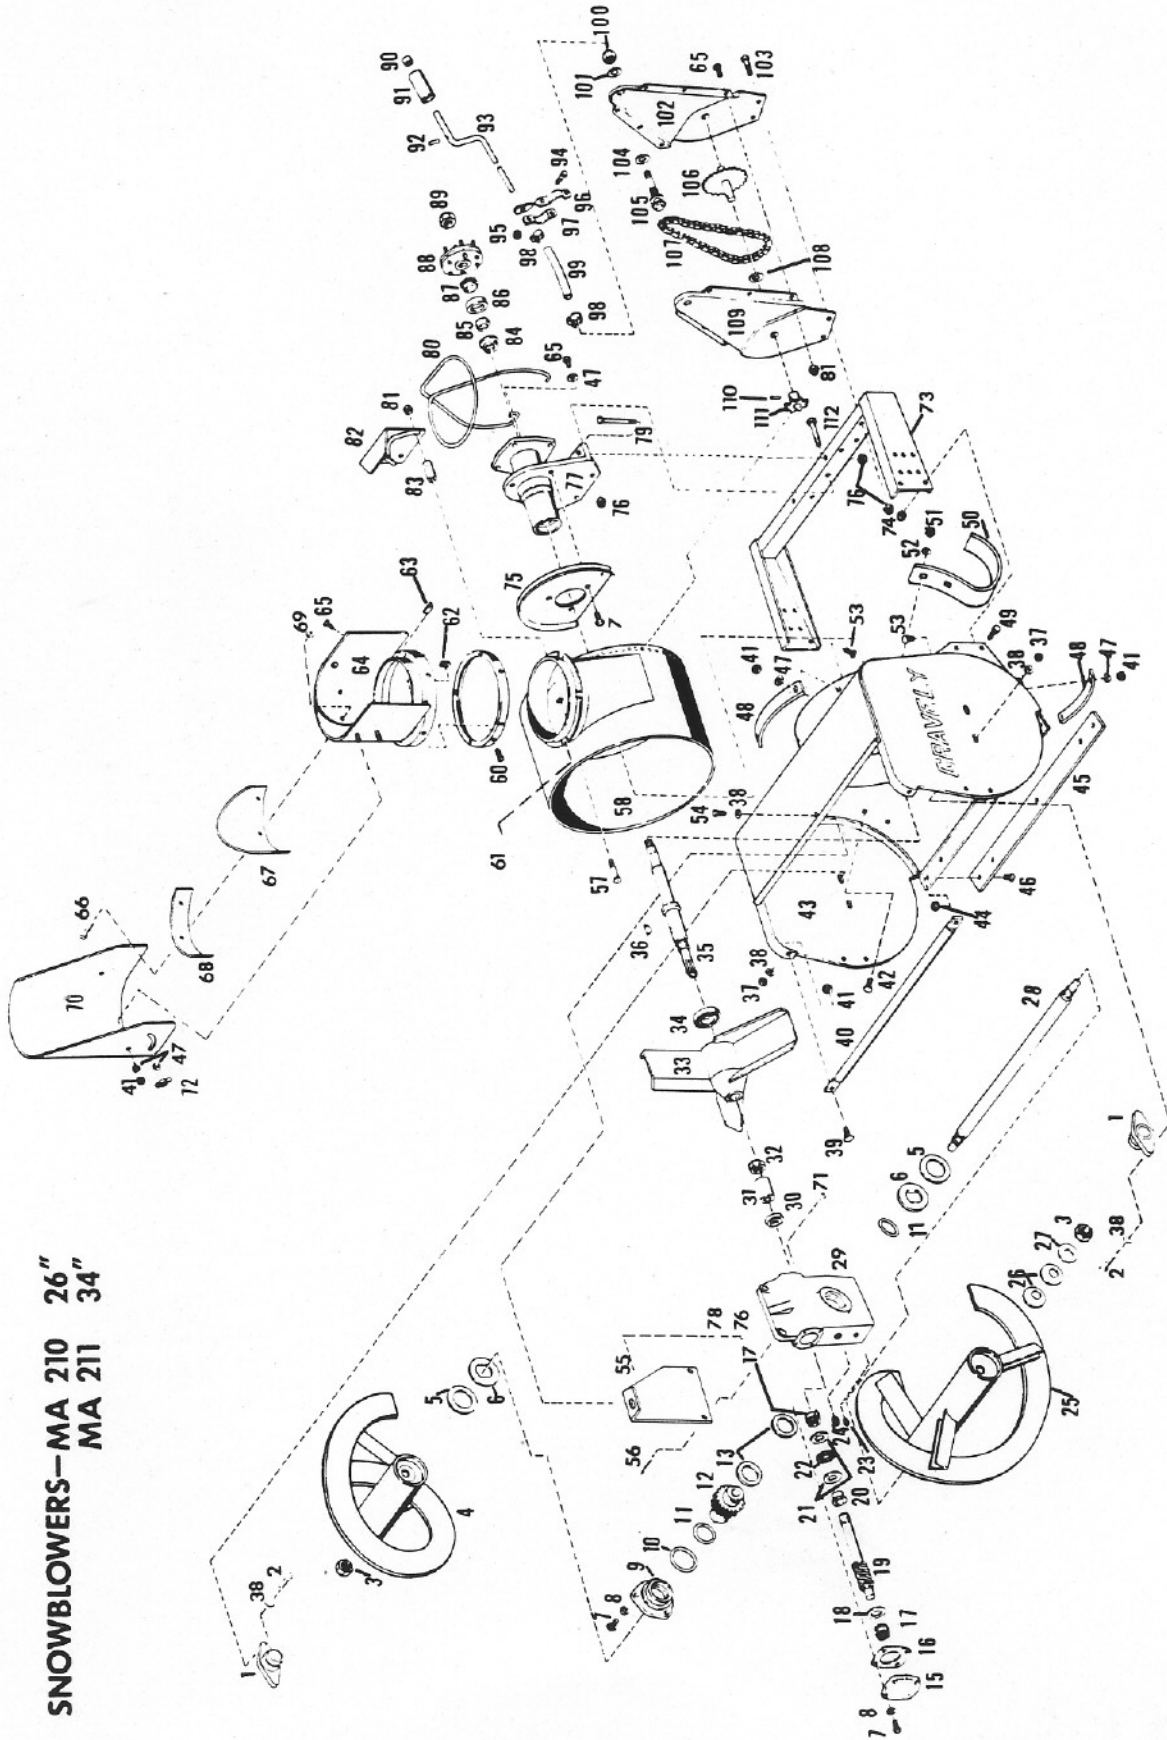

ILLUSTRATED PARTS LIST

26" AND 34" SNOWBLOWERS

Model Number
Effective Date
Form Number

MA210 - MA211
Oct. 1, 1969
14552P1

SNOWBLOWERS—MA 210 26"
MA 211 34"

<u>ITEM NO.</u>	<u>PART NO.</u>	<u>DESCRIPTION</u>
1	12409P1	Flange Bearing
2	180075	5/16 x 5/8 Hex. Hd. Bolt
3	426767	7/8 Hex. Nut
4*	10218A1	R. H. Reel (26)
4**	10222A1	R. H. Reel (34)
5	9657P1	Friction Disc
6	12399P1	Drive Plate
7	180020	1/4 x 3/4 Hex. Hd. Bolt
8	120243	1/4 Lockwasher
9	12400P1	Gear Housing Cap
10	9669P1	O-Ring
11	9668P1	O-Ring
12	12401P1	Worm Gear
	12402P1	Reel Gear Tube
	12403P1	Key
13	12404P1	Thrust Race
15	6341P1	Bearing Cap
16	6339P1	Gasket
17	9660P1	Needle Bearing
18	9659P1	Thrust Washer
19	10574P1	Worm Shaft
20	10325P1	Spacer
21	9662P1	Thrust Race
22	9661P1	Thrust Bearing
23	103867	3/8 Sq. Hd. Pipe Plug
24	103868	1/2 Sq. Hd. Pipe Plug
25*	10217A1	L. H. Reel (26)
25**	10221A1	L. H. Reel (34)
26	6493P1	Washer
27	6494P1	Washer
28*	6484P1	Reel Shaft (26)
28**	6485P1	Reel Shaft (34)
29	10573P1	Reel Gear Housing
30	9667P1	Oil Seal
31	10577A1	Drive Coupling
32	13619P1	1 Locknut
33	10224A1	Fan
34	13464P1	Bearing
35	10578P1	Shaft
36	113782	#15 Woodruff Key
37	9413447	5/16 Locknut
38	120393	11/32 Flatwasher
39	160541	1/4 Machine Screw
40*	6395P1	Guard (26)
40**	6396P1	Guard (34)
41	9419454	1/4 Locknut
42	126485	1/2 x 1 1/4 Rd. Hd. Sq. Nk. Bolt
43*	6490A1	Body (26)
43**	6491A1	Body (34)
44	9413447	5/16 Locknut
45*	6411P1	Wear Strip (26)
45**	6412P1	Wear Strip (34)
46	180075	5/16 x 5/8 Hex. Hd. Bolt
47	120386	9/32 Flatwasher
48	6477P1	Bearing Ring
49	455025	1/2 x 1 Hex. Hd. Bolt
50	10188P1	Skid
51	435507	1/2 Locknut
52	120396	17/32 Flatwasher
53	180020	1/4 x 3/4 Hex. Hd. Bolt