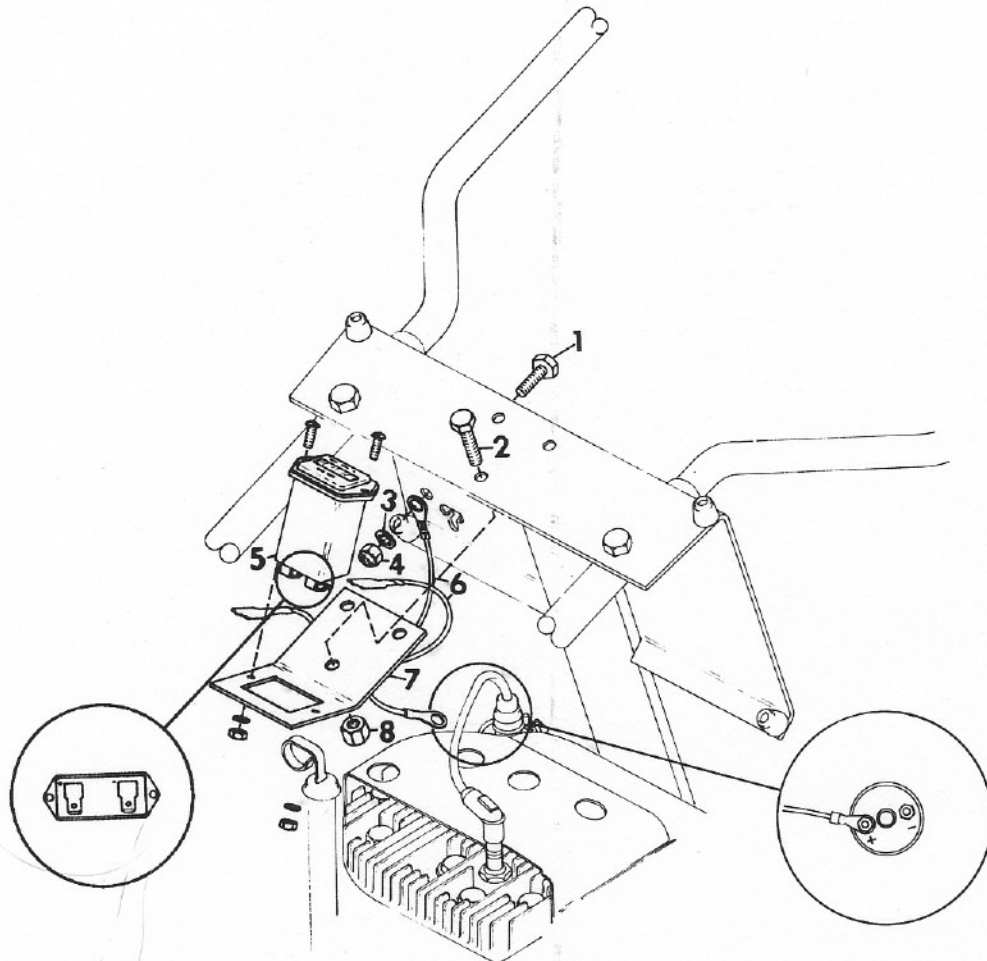

GRAVELLY ILLUSTRATED PARTS LIST

NAME: **HOURMETER KIT**

PART NUMBER(S): **23335**

ITEM NO.	PART NO.	DESCRIPTION
1	180018	Bolt, Hex; 1/4-20 x .625
2	180121	Bolt, Hex; 3/8-16 x .875
3	120423	Washer, Lock; .25 Int. Tooth
4	419454	Nut, Lock; 1/4-20 Washer Insert
5	21414	Hourmeter
6	21425	Wire, Instrument Panel
7	23342	Bracket, Hourmeter
8	456004	Nut, Lock; 3/8-16 Washer Insert