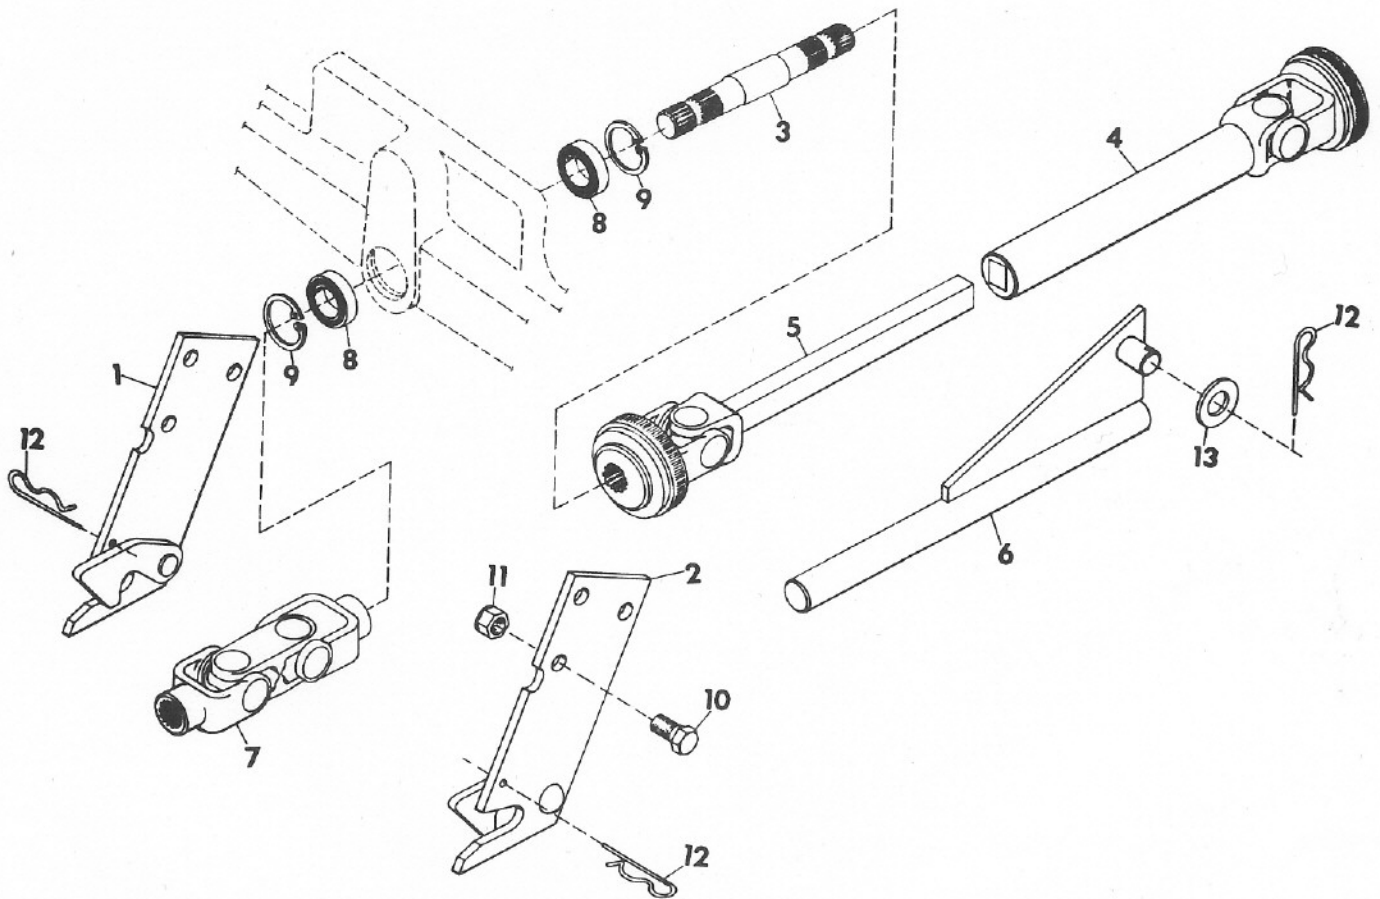

ILLUSTRATED PARTS LIST

FRONT DRIVE KIT

Model Number 19C75E1
Effective Date 12-15-7
Form Number 20734P1

<u>ITEM NO.</u>	<u>PART NO.</u>	<u>DESCRIPTION</u>
1	11697A1	Front Attachment Brkt Weldmt RH
2	11698A1	Front Attachment Brkt Weldmt LH
3	18654P1	Front P.T.O. Shaft
4	18653P1	Front P.T.O. Prop Shaft
5	19074P1	Prop Shaft Sq Bar
6	11396A1	Push Rod Guide Weldment
7	15835A1	Double U Joint Assy
8	19072P1	Ball Bearing
9	19073P1	Retaining Ring
10	180173	1/2-13 x 1 Hex Hd Bolt
11	120378	1/2-13 Lt Semi Finished Hex Nut
12	10405P1	Hair Pin Cotter
13	131017	13/16 x 1-15/32 x .134 Flat Washer
NS	12134P1	Repair Kit For Universal Joint Rockwell Std
NS	20573P1	Repair Kit For Universal Joint Neapco