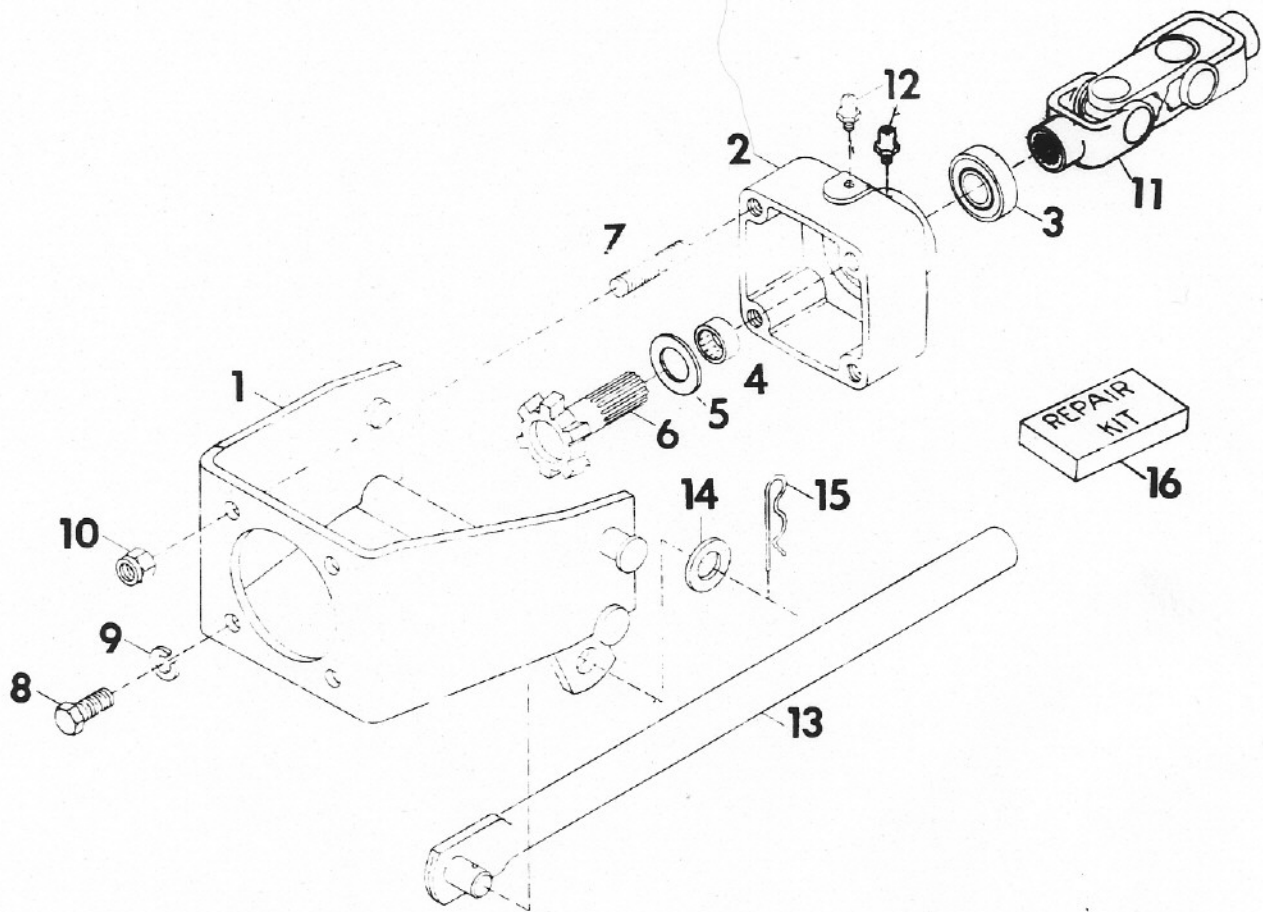

ILLUSTRATED PARTS LIST

<u>LINE ITEM</u>	<u>PART NUMBER</u>	<u>DESCRIPTION</u>
1	11609A1	Adapter Weldment
2	14900P1	Housing, Adapter
3	11605P1	Bearing, Ball
4	11604P1	Bearing, Needle 7/8 x 1-1/8 x 1/2
5	14948P1	Bearing, Thrust
6	11603P1	Dog, Adapter
7	11600P1	Stud
8	180177	Bolt, Hex 1/2-13 x 1-1/2
9	120384	Washer, Lock 1/2 SP
10	435507	Nut, Lock 1/2-13 Washer Insert Hex
11	15835A1	Double Joint Assembly
12	9411027	Fitting, Lube 1/4-28
13	11607A1	Rod, Push Weldment
14	131017	Washer, Flat 13/16 x 1-15/32 x .134
15	10405P1	Pin, Hair Cotter
16	12134P1	Kit, Repair Universal Joint Rockwell STD.
	20573P1	Kit, Repair Universal Joint NEAPCO 1605x