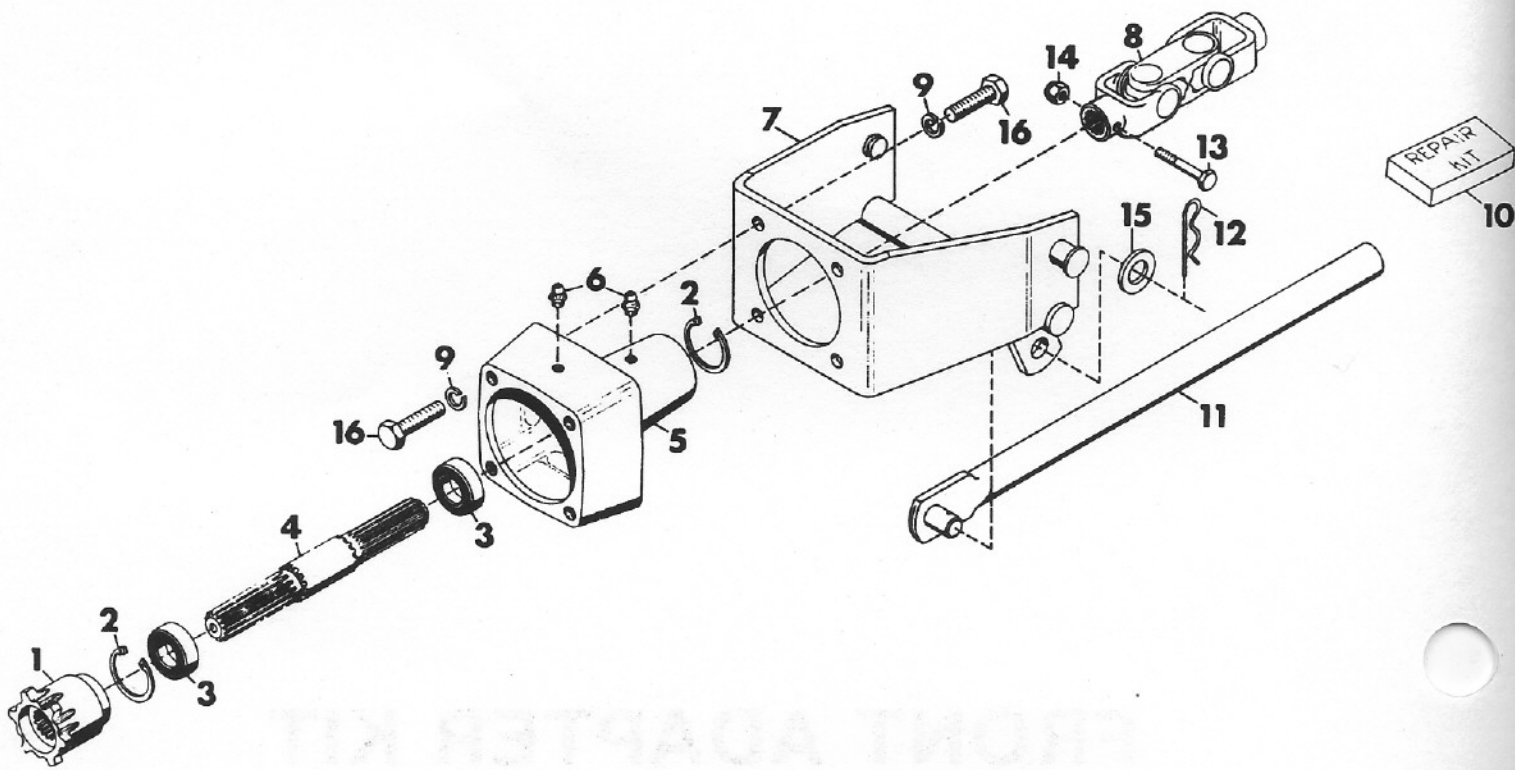

# FRONT ADAPTER KIT

REAR VIEW

FRONT ADAPTER KIT

ITEM NO.	PART NO.	QTY.	DESCRIPTION
1	21343	1	Dog, Attachment
2	19073	2	Ring, Retaining 2.062 Bore
3	19072	2	Bearing, Ball .984x2.047x.590
4	21342	1	Shaft, Front Adaptor
5	21341	1	Housing, Adaptor
6	411027	2	Fitting, Lube 1/4-28
7	11609	1	Weldment, Adaptor
8	11967	1	Assembly, Double Joint
9	120384	8	Washer, Lock 1/2 Regular
10	12134	AR	Kit, Repair U-Joint Rockwell Std.
	24560	AR	Kit, Repair U-Joint Neapco 1605X
11	11607	1	Weldment, Push Rod
12	10405	1	Pin, Hair
13	180044	1	Bolt, Hex 1/4-20x2
14	419454	1	Nut, Lock 1/4-20
15	131017	1	Washer, Flat .812x1.496x.134
16	180177	8	Bolt, Hex 1/2-13x1.50
NS	38056	1	Decal, America