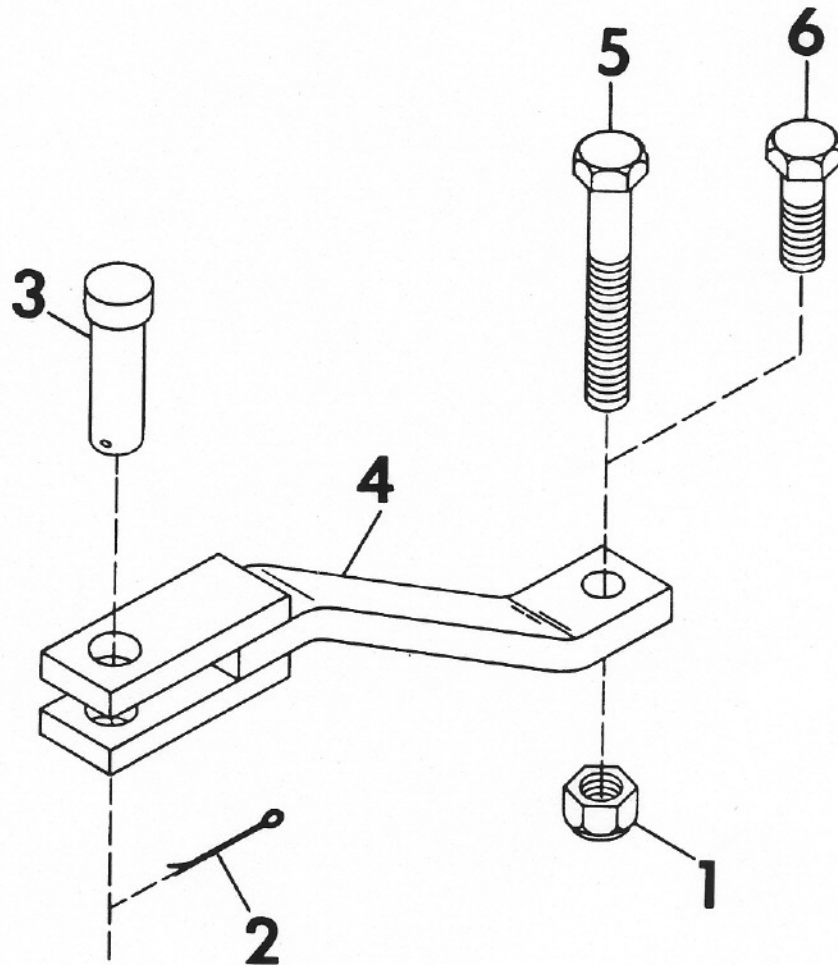

GRAVELY[®] ILLUSTRATED PARTS LIST

NAME: COUPLER STRUT WELDMENT KIT

PART NUMBER(S): 11980

ITEM NO.	PART NO.	DESCRIPTION
1	435507	1/2-13 Washer Insert Lock Nut
2	137204	1/8 x 1-1/2 Cotter Pin
3	10708P1	Clevis Pin
4	11664A1	Coupler Strut Weldment
5	180192	1/2-13 x 3-1/2 Hex Hd Bolt
6	180177	1/2-13 x 1-1/2 Hed Hd Bolt