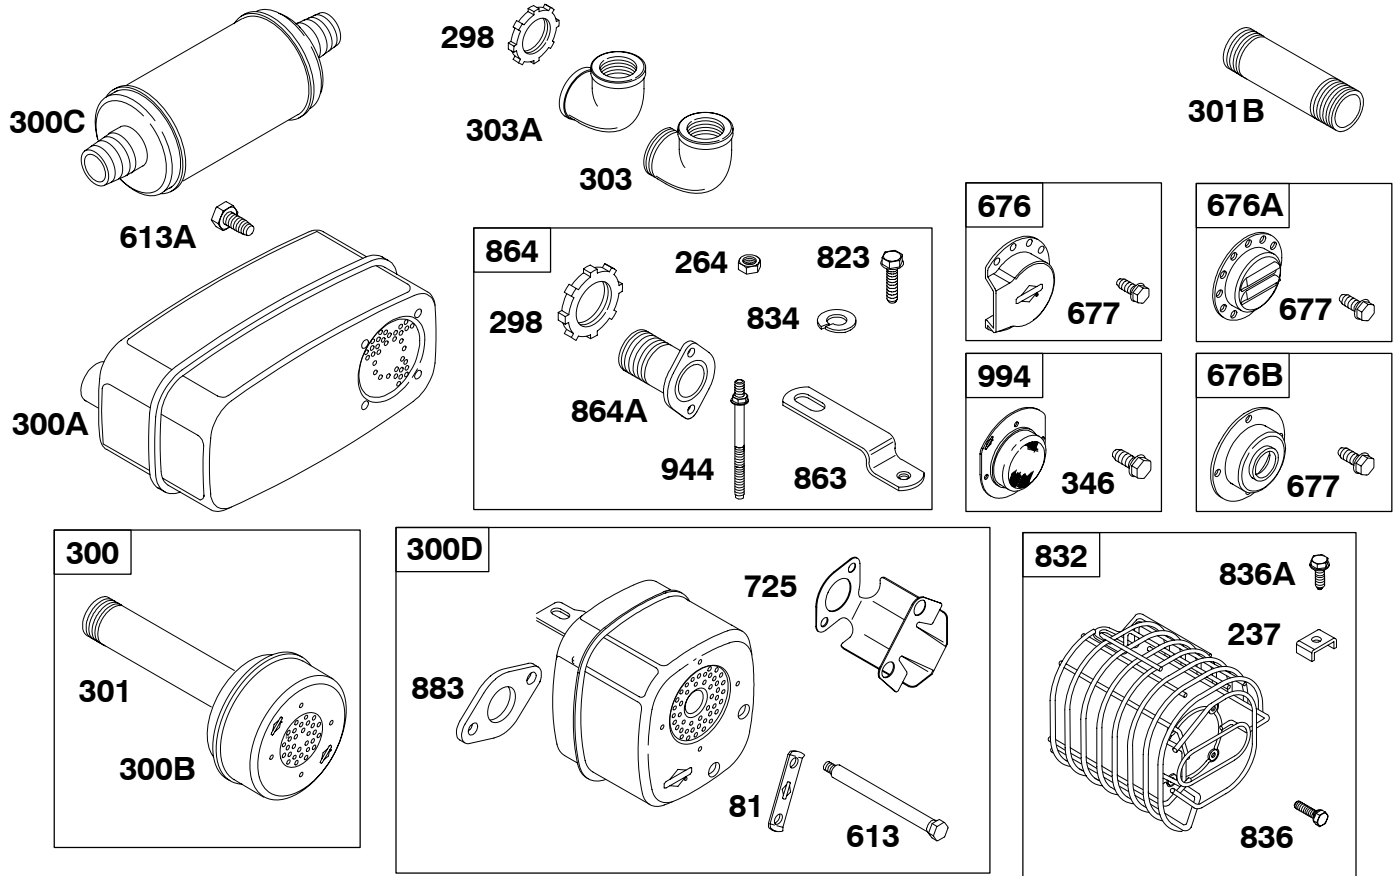

326400

REF. NO.	PART NO.	DESCRIPTION	REF. NO.	PART NO.	DESCRIPTION	REF. NO.	PART NO.	DESCRIPTION
81	691178	Lock-Muffler Screw	303	690281	Elbow-Exhaust (1", 90 Degree)	676	393761	Deflector-Muffler
237	690409	Retainer-Muffler Guard	303A	91296	Elbow-Exhaust (1", 90 Degree) Used on Type No(s). 0391, 0686, 0726, 0732, 0737, 0744, 0750, 0759, 0781.	676A	397630	Deflector-Muffler
264	691105	Nut (Muffler Adapter)			----- Note -----	676B	396903	Deflector-Muffler Screw (Muffler Deflector)
298	691808	Locknut-Muffler/Elbow			91415 Elbow-Exhaust (1", 45 Degree)	677	690661	Screw (Muffler Deflector)
300	393232S	Muffler	346	690661	Screw (Spark Arrestor)	725	690420	Shield-Heat
300A	498984S	Muffler	613	691416	Screw (Muffler)	823	690810	Screw (Muffler Adapter)
300B	392989	Muffler	613A	690297	Screw (Muffler) (Used After Code Date 97012300).	832	690648	Guard-Muffler
300C	291519	Muffler			----- Note -----	834	691075	Washer (Muffler Adapter)
300D	399635	Muffler			692198 Screw (Exhaust Muffler) (Used Before Code Date 97012400).	836	691083	Screw (Muffler Guard) (1" Long)
301	93734	Pipe-Exhaust (8" Long)				836A	691083	Screw (Muffler Guard) (1" Long)
301B	91416	Pipe-Exhaust (1 1/2" Long) Used on Type No(s). 0163, 0327.				836A	690367	Screw (Muffler Guard) (2/3" Long)
						863	694016	Bracket-Muffler
						864	394584	Adapter-Muffler
						864A	690637	Adapter-Muffler
						883	692236	Gasket-Exhaust
						944	691690	Stud (Muffler Adapter)
						994	392390	Arrestor-Spark

Engine Gasket Set-Reference 358
Carburetor Overhaul Kit-Reference 121

Valve Gasket Set-Reference 1095