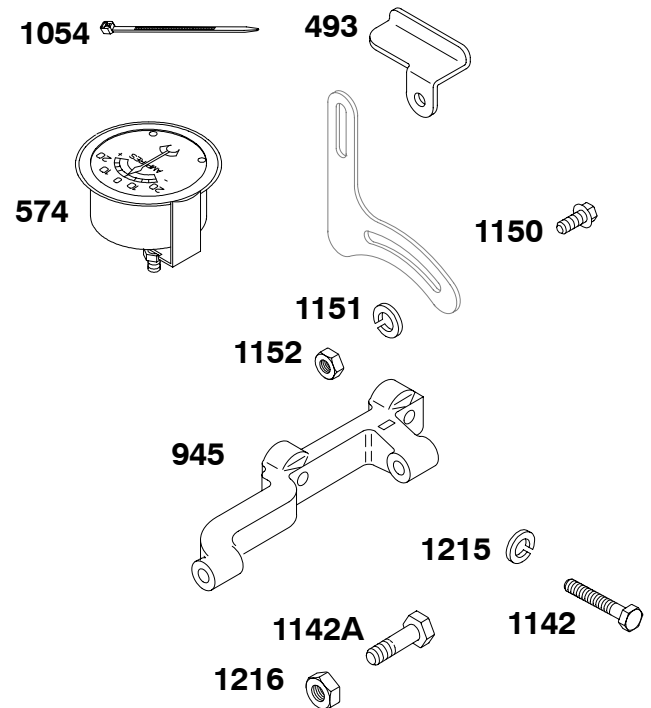

326400

REF. NO.	PART NO.	DESCRIPTION	REF. NO.	PART NO.	DESCRIPTION	REF. NO.	PART NO.	DESCRIPTION
356	398808	Wire-Stop	795	298590	Switch-Toggle	1215	691075	Washer (Starter Bracket)
361	93415	Screw (Starting Switch)	840	298561	Kit-Panel (Generator Panel)	1216	691105	Nut (Starter Bracket)
493	221933	Bracket-Mounting	945	211785	Bracket-Starter Motor	1217	690282	Washer (Starting Switch)
574	295158	Ammeter (Stewart Warner Number 357-W)	1054	280275	Tie-Cable	1225	691029	Nut (Starting Switch)
575	692303	Switch-Starting	1142	690303	Screw (Starter Motor Bracket)			
578A	298582	Wire Assembly	1142A	691614	Screw (Starter Motor Bracket) (1 3/4" Long)			
636	696198	Nut (Starting Switch) (Terminal)	1150	691058	Screw (Adjusting Strap)			
641	691075	Washer (Starting Switch) (Terminal)	1151	690282	Washer (Adjusting Strap)			
			1152	691105	Nut (Adjusting Strap)			

Engine Gasket Set-Reference 358
Carburetor Overhaul Kit-Reference 121

Valve Gasket Set-Reference 1095