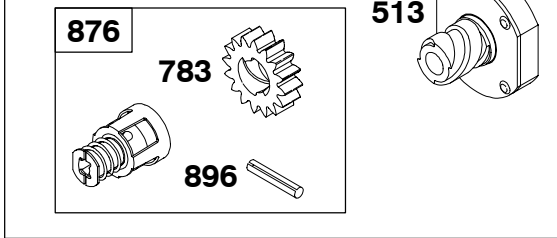

309A

NOTE: For Replacement Starter Motor, See Reference 309, Previous Page

802A

510A

803A

311A

801

544A

310A

697

510B

783

503

442

REF. NO.	PART NO.	DESCRIPTION	REF. NO.	PART NO.	DESCRIPTION	REF. NO.	PART NO.	DESCRIPTION
309A		Motor-Starter (For Replacement Starter Motor, See Reference 309, Previous Page)	503	690406	Strap-Starter	801	394802	Cap-Drive
			510A	696540	Drive-Starter	802A	395537	Cap-End
			510B	696535	Drive-Starter	803A	494205	Housing-Starter
			513	692024	Clutch-Drive	876	696539	Kit-Pinion Spring
310A	692329	Screw (Starter Motor) (5" Long)	544A	490309	Armature Starter	896	691641	Pin-Drive Retainer (Copper)
			697	691058	Screw (Drive Cap)	896A	94192	Pin-Drive Retainer (Black)
311A	395538	Brush Set	773A	391462	Retainer			
	442	Screw (Starter Strap)	783	693059	Gear-Pinion			

Engine Gasket Set-Reference 358
Carburetor Overhaul Kit-Reference 121

Valve Gasket Set-Reference 1095