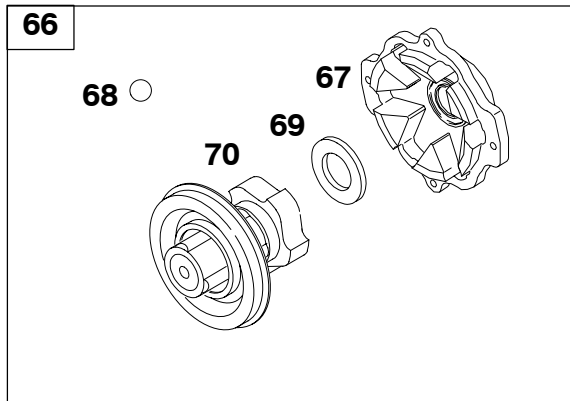

REF. NO.	PART NO.	DESCRIPTION	REF. NO.	PART NO.	DESCRIPTION	REF. NO.	PART NO.	DESCRIPTION
66	393127S	Clutch-Starter	69	690271	Washer (Starter Clutch)	71	691359	Cover-Ratchet Screw (Starter Clutch)
66A	399671	Clutch-Starter (Sealed)	69A	690260	Washer (Starter Clutch)	257	690309	Screw (Starter Clutch)
67	690542	Housing-Clutch	69B	690277	Washer (Starter Clutch)			
67A	394897	Housing-Clutch	70	691945	Ratchet-Clutch			
68	691604	Ball-Clutch						

Engine Gasket Set-Reference 358
Carburetor Overhaul Kit-Reference 121

Valve Gasket Set-Reference 1095