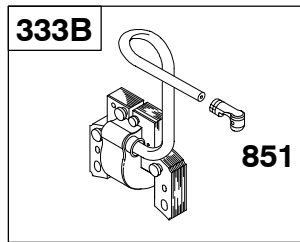

326400

USED BEFORE CODE DATE: 81080100

REF. NO.	PART NO.	DESCRIPTION	REF. NO.	PART NO.	DESCRIPTION	REF. NO.	PART NO.	DESCRIPTION
24	222698S	Key-Flywheel	356	398808	Wire-Stop	507	690584	Insulator
333A	398811	Armature-Magneto (Breaker Ignition) (Used After Code Date 81073100).	356A	690650	Wire-Stop (Used With Magneto Armature, Reference 333A)	507A	66895	Insulator
333B	298968	Armature-Magneto (Breaker Ignition) (Used Before Code Date 81080100).	356B	396585	Wire-Stop (Used on Type No(s). 0643, 0646, 0735.			Note ----- 299598 Insulator Used on Type No(s). 0131.
334	691061	Screw (Magneto Armature)	359	691077	Washer (Ground Terminal)	520	691084	Terminal-Ground
340	26018	Spring-Breaker Arm	373	691612	Nut (Ground Terminal)	521	291508	Shield-Cable
343	298060	Condenser	375	298185	Breaker-Ignition	636A	230783	Nut (Starting Switch)
345		Cover-Breaker (NO LONGER AVAILABLE)	415	692882	Plug	639	692913	Gasket-Breaker Box
351	690292	Screw (Ground Terminal)	470	692836	Screw (Breaker Cover)	744	690277	Washer (Breaker Cover)
351A	690295	Screw (Ground Terminal)	484	690294	Screw (Condenser)	851	493880S	Terminal-Spark Plug
						888	690295	Screw (Insulator)
						897	394970	Kit-MAGNETRON® Ignition (Used After Code Date 81080100 and Before Code Date 85012200).
						989B		Stop Switch-Spark Plug (NO LONGER AVAILABLE)

Engine Gasket Set-Reference 358
Carburetor Overhaul Kit-Reference 121

Valve Gasket Set-Reference 1095