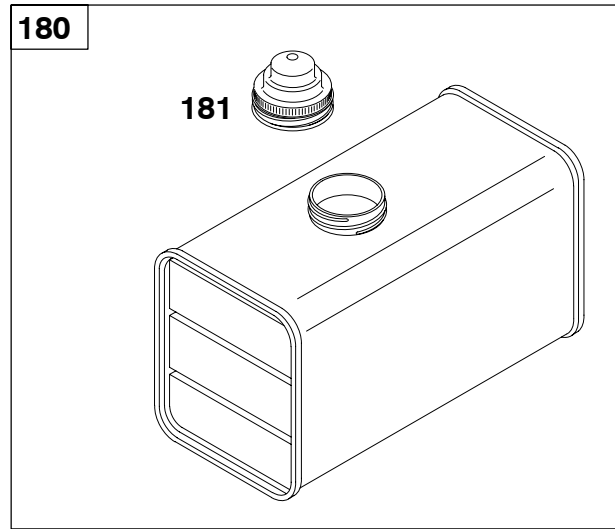

REF. NO.	PART NO.	DESCRIPTION	REF. NO.	PART NO.	DESCRIPTION	REF. NO.	PART NO.	DESCRIPTION
180	291488	Tank-Fuel (6 Quart) ----- Note ----- 290816 Tank-Fuel (4 Quart) 292415 Fuel Tank (8 Quart) Used on Type No(s). 0137, 0140, 0141, 0143, 0148, 0151, 0152, 0153, 0156, 0162, 0163, 0167, 0172, 0173, 0175, 0176, 0178, 0180, 0181, 0183, 0185, 0186, 0197, 0199, 0201, 0203, 0205, 0212, 0215, 0219, 0226, 0227, 0242, 0245, 0249, 0254, 0255, 0257, 0259, 0273, 0282, 0284, 0286, 0289, 0291, 0293, 0300, 0303, 0307, 0311, 0318,			0330, 0336, 0347, 0354, 0369, 0372, 0376, 0377, 0381, 0384, 0392, 0635, 0640, 0647, 0648, 0657, 0659, 0661, 0664, 0666, 0674, 0682, 0685, 0690, 0694, 0696, 0697, 0698, 0704, 0712, 0714, 0721, 0723, 0729, 0730, 0743, 0745, 0746, 0754, 0757, 0771, 0772.	181	791545	Cap-Fuel Tank (Chrome)

Engine Gasket Set-Reference 358
Carburetor Overhaul Kit-Reference 121

Valve Gasket Set-Reference 1095