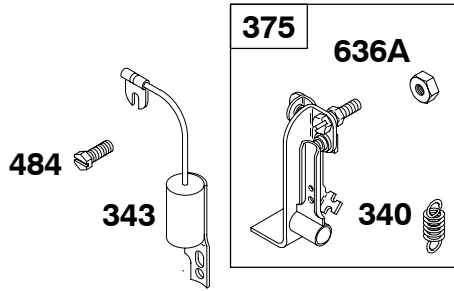

326400

USED BEFORE CODE DATE: 81080100

REF. NO.	PART NO.	DESCRIPTION	REF. NO.	PART NO.	DESCRIPTION	REF. NO.	PART NO.	DESCRIPTION
24	222698S	Key-Flywheel	356	398808	Wire-Stop	507	690584	Insulator
333A	398811	Armature-Magneto (Breaker Ignition) (Used After Code Date 81073100).	356A	690650	Wire-Stop (Used With Magneto Armature, Reference 333A)	507A	66895	Insulator
333B	298968	Armature-Magneto (Breaker Ignition) (Used Before Code Date 81080100).	356B	396585	Wire-Stop (Used on Type No(s). 0643, 0646, 0735.			Note ----- 299598 Insulator Used on Type No(s). 0131.
334	691061	Screw (Magneto Armature)	359	691077	Washer (Ground Terminal)	520	691084	Terminal-Ground
340	26018	Spring-Breaker Arm	373	691612	Nut (Ground Terminal)	521	291508	Shield-Cable
343	298060	Condenser	375	298185	Breaker-Ignition	636A	230783	Nut (Starting Switch)
345		Cover-Breaker (NO LONGER AVAILABLE)	415	692882	Plug	639	692913	Gasket-Breaker Box
351	690292	Screw (Ground Terminal)	470	692836	Screw (Breaker Cover)	744	690277	Washer (Breaker Cover)
351A	690295	Screw (Ground Terminal)	484	690294	Screw (Condenser)	851	493880S	Terminal-Spark Plug
						888	690295	Screw (Insulator)
						897	394970	Kit-MAGNETRON® Ignition (Used After Code Date 81080100 and Before Code Date 85012200).
						989B		Stop Switch-Spark Plug (NO LONGER AVAILABLE)

Engine Gasket Set-Reference 358
Carburetor Overhaul Kit-Reference 121

Valve Gasket Set-Reference 1095