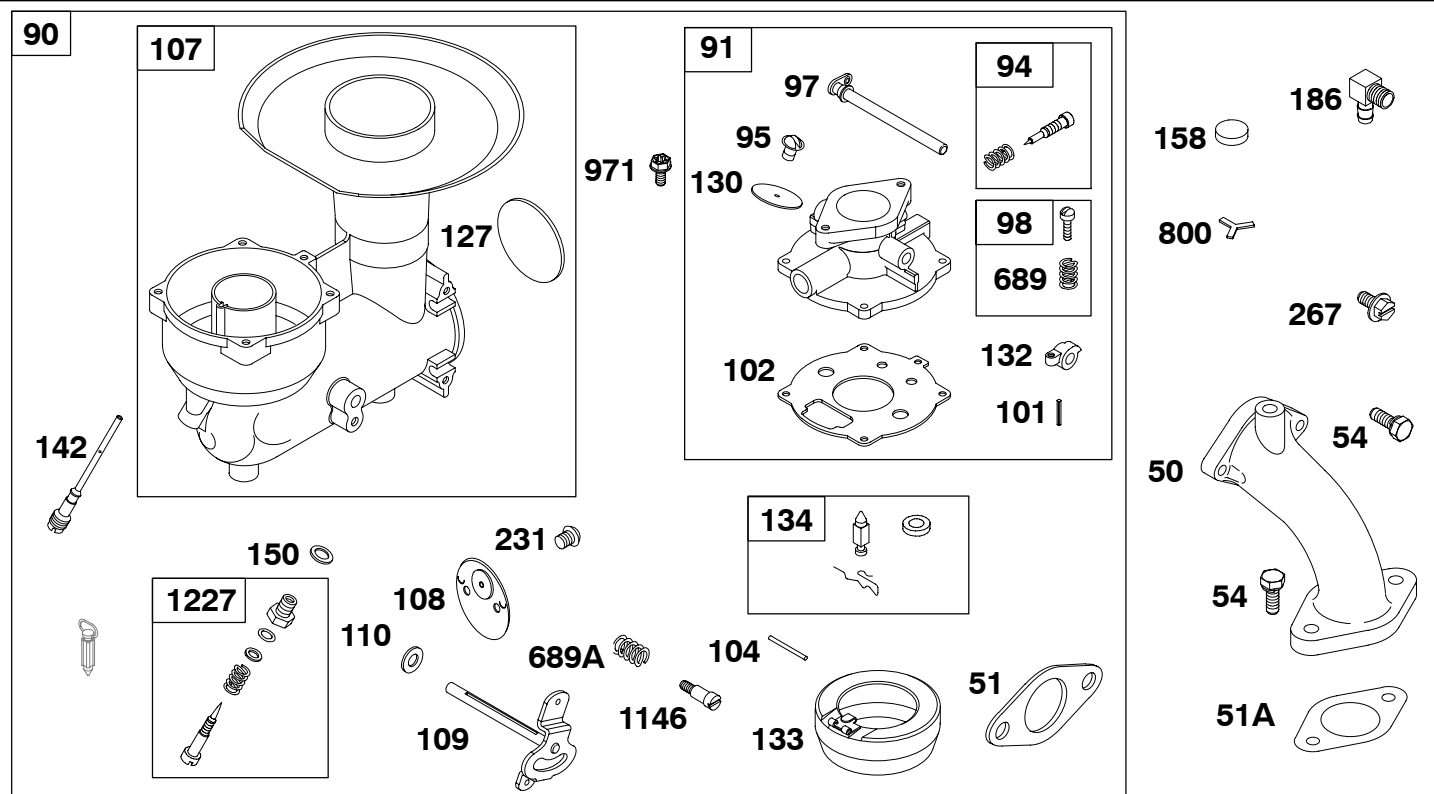

REF. NO.	PART NO.	DESCRIPTION	REF. NO.	PART NO.	DESCRIPTION	REF. NO.	PART NO.	DESCRIPTION
50	691152	Manifold-Intake ----- Note ----- 692525 Manifold-Intake Used on Type No(s). 0248, 0308, 0358, 0638, 0707, 0770.	94	292681	Kit-Idle Mixture			----- Note ----- 390950 Nozzle-Carburetor (Standard) (Labeled 40) (Used Before Code Date 81090900).
51	27381	Gasket-Intake	95	691437	Screw (Throttle Valve)	150	691610	Gasket-Nozzle
51A	692214	Gasket-Intake	97	691944	Shaft-Throttle	158	27590	Plug-Carburetor Filter/Drain
54	691681	Screw (Intake Manifold)	98	693942	Kit-Idle Speed	186	691764	Connector-Hose
90		Carburetor (See Previous Page)	101	691616	Pin-Shaft	231	691437	Screw (Choke Valve)
91	299687	Body-Upper Carburetor ----- Note ----- 391067 Body-Upper Carburetor Used on Type No(s). 0121, 0144, 0157, 0158, 0164, 0165, 0169, 0170, 0182, 0184, 0192, 0240, 0309, 0331, 0630, 0707, 0724, 0770.	102	692215	Gasket-Carburetor Body	267	691082	Screw (Casing Clamp)
			104	691775	Pin-Float Hinge	689	691591	Spring-Friction
			107	391069	Body-Lower Carburetor	689A	691590	Spring-Friction
			108	690621	Valve-Choke	800	220521	Retainer-Carburetor Drain
			109		Shaft-Choke (See Previous Page)	971	691090	Screw (Air Cleaner Base to Carburetor)
			110	691186	Washer (Choke Shaft)	1146	691587	Screw (Choke Shaft)
			127	690627	Plug-Welch	1227		Valve-High Speed (See Previous Page)
			130	691727	Valve-Throttle			
			132	691708	Stop-Throttle			
			133	692265	Float-Carburetor			
			134		Kit-Needle/Seat (See Previous Page)			
			142	691966	Nozzle-Carburetor (Standard) (Labeled B) (Used After Code Date 81090800).			

Engine Gasket Set-Reference 358
Carburetor Overhaul Kit-Reference 121

Valve Gasket Set-Reference 1095