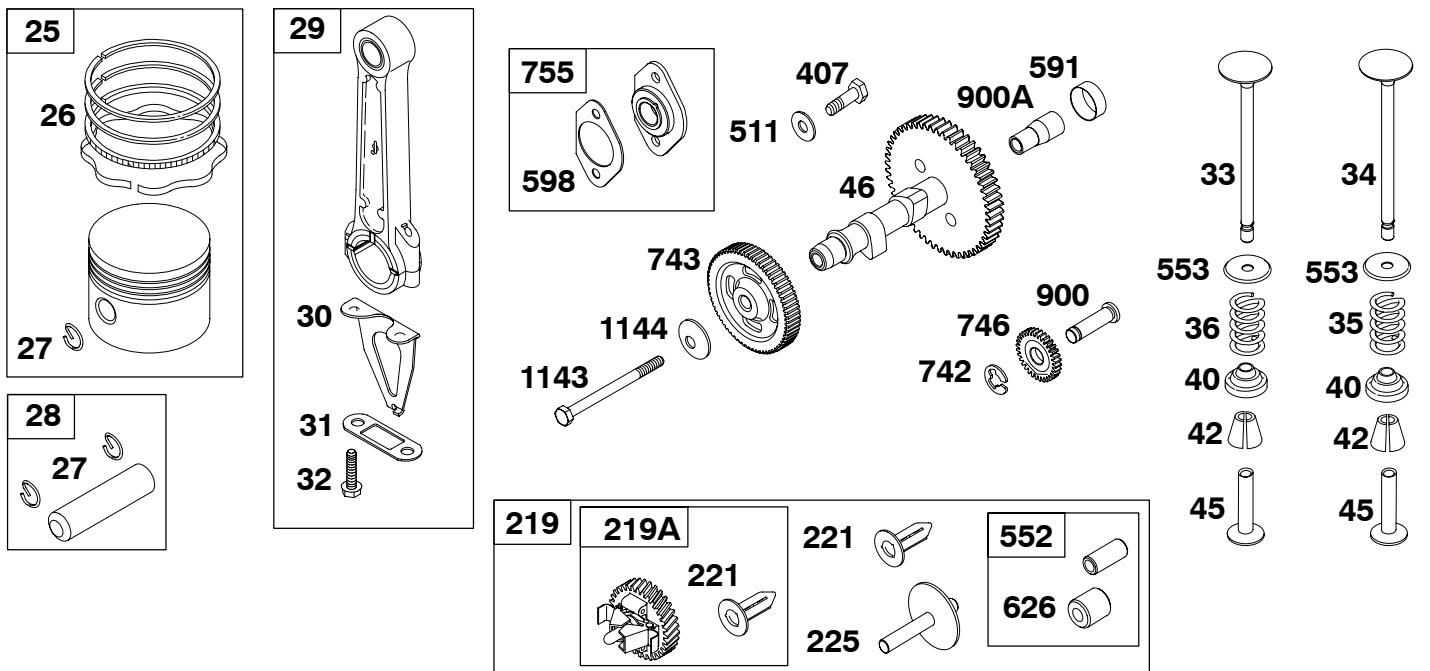

REF. NO.	PART NO.	DESCRIPTION	REF. NO.	PART NO.	DESCRIPTION	REF. NO.	PART NO.	DESCRIPTION
25	792365	Piston Assembly (Standard) Note -----	32	692345	Screw (Connecting Rod)	511	690402	Washer (Camshaft Bearing)
	792367	Piston Assembly (.020" Oversize)	33	394436	Valve-Exhaust	552	393666	Bushing-Governor Crank
26	792366	Ring Set (Standard) Note -----	34	394435	Valve-Intake	553	690269	Retainer-Valve Spring
	792368	Ring Set (.020" Oversize)	35	691597	Spring-Valve (Intake)	591	691746	Plug-Camshaft
27	691792	Lock-Piston Pin	36	691597	Spring-Valve (Exhaust)	598	270516	Shim-End Play (Camshaft Bearing) (.009" Thick) Note -----
28	299691	Pin-Piston (Standard) Note -----	40	691939	Retainer-Valve Note -----			270517 Shim-End Play (Camshaft Bearing) (.007" Thick)
	391286	Pin-Piston (.005" Oversize)	42	494553	Keeper-Valve (Used After Code Date 80111200). Note -----			270518 Shim-End Play (Camshaft Bearing) (.005" Thick)
29	299632	Rod-Connecting (Standard) Note -----		68283	Keeper-Valve (Used Before Code Date 80111300).	626	690512	Spacer-Governor Crank
	390306	Rod-Connecting (.020" Undersize)	45	691594	Tappet-Valve	742	691080	Retainer-E Ring
30	691726	Dipper-Connecting Rod	46	692855	Camshaft	743	691153	Gear-Drive
31	690396	Lock-Rod Screw	219	291192	Gear-Governor (Used Before Code Date 78062000).	746	691803	Gear-Idler
			219A	393720	Gear-Governor	755	299706	Bearing-Camshaft
			221	841026	Cup-Governor	900	691767	Shaft-Gear
			225	691357	Shaft-Governor Gear	900A	691768	Shaft-Gear
			407	690810	Screw (Camshaft Bearing)	1143	691081	Screw (Drive Gear Cover)
						1144	690301	Washer (Drive Gear Cover)

Engine Gasket Set-Reference 358
Carburetor Overhaul Kit-Reference 121

Valve Gasket Set-Reference 1095