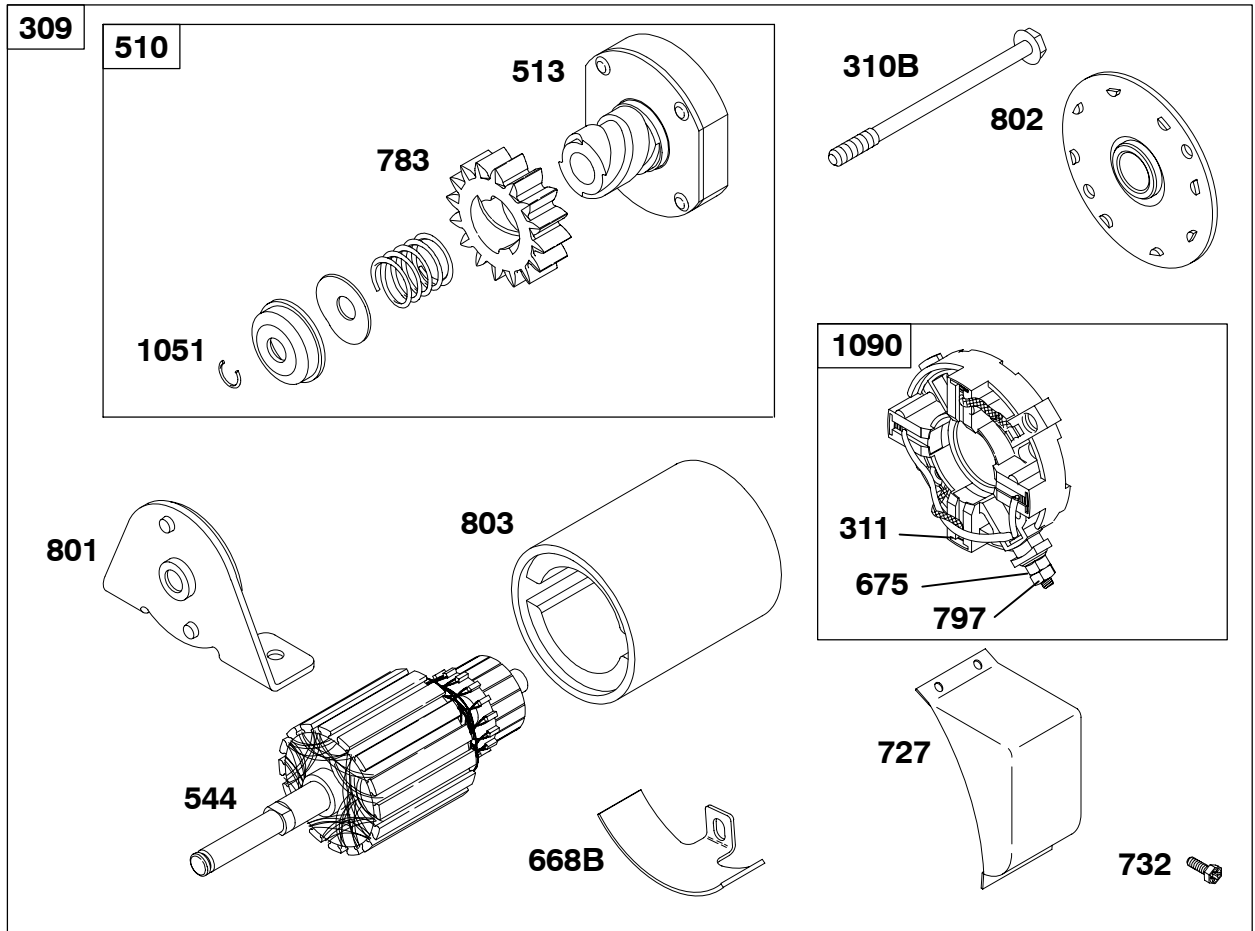

326400

REF. NO.	PART NO.	DESCRIPTION	REF. NO.	PART NO.	DESCRIPTION	REF. NO.	PART NO.	DESCRIPTION
309	396306	Motor-Starter	668B	396515	Spacer	797	691029	Nut (Brush Retainer)
310B	691263	Screw (Starter Motor) (4 3/4" Long)	675	691261	Washer (Brush Retainer)	801	394802	Cap-Drive
311	497608	Brush Set	697	691058	Screw (Drive Cap)	802	691286	Cap-End
510	696541	Drive-Starter	727	692338	Cover-Starter Drive	803		Housing-Starter (Served By 396306 Starter Motor Only)
513	692024	Clutch-Drive	732	93410	Screw (Starter Drive Cover)	1051	691265	Ring-Retaining
544		Armature-Starter (Served By 396306 Starter Motor Only)	783	695708	Gear-Pinion	1090	691293	Retainer-Brush

Engine Gasket Set-Reference 358
Carburetor Overhaul Kit-Reference 121

Valve Gasket Set-Reference 1095