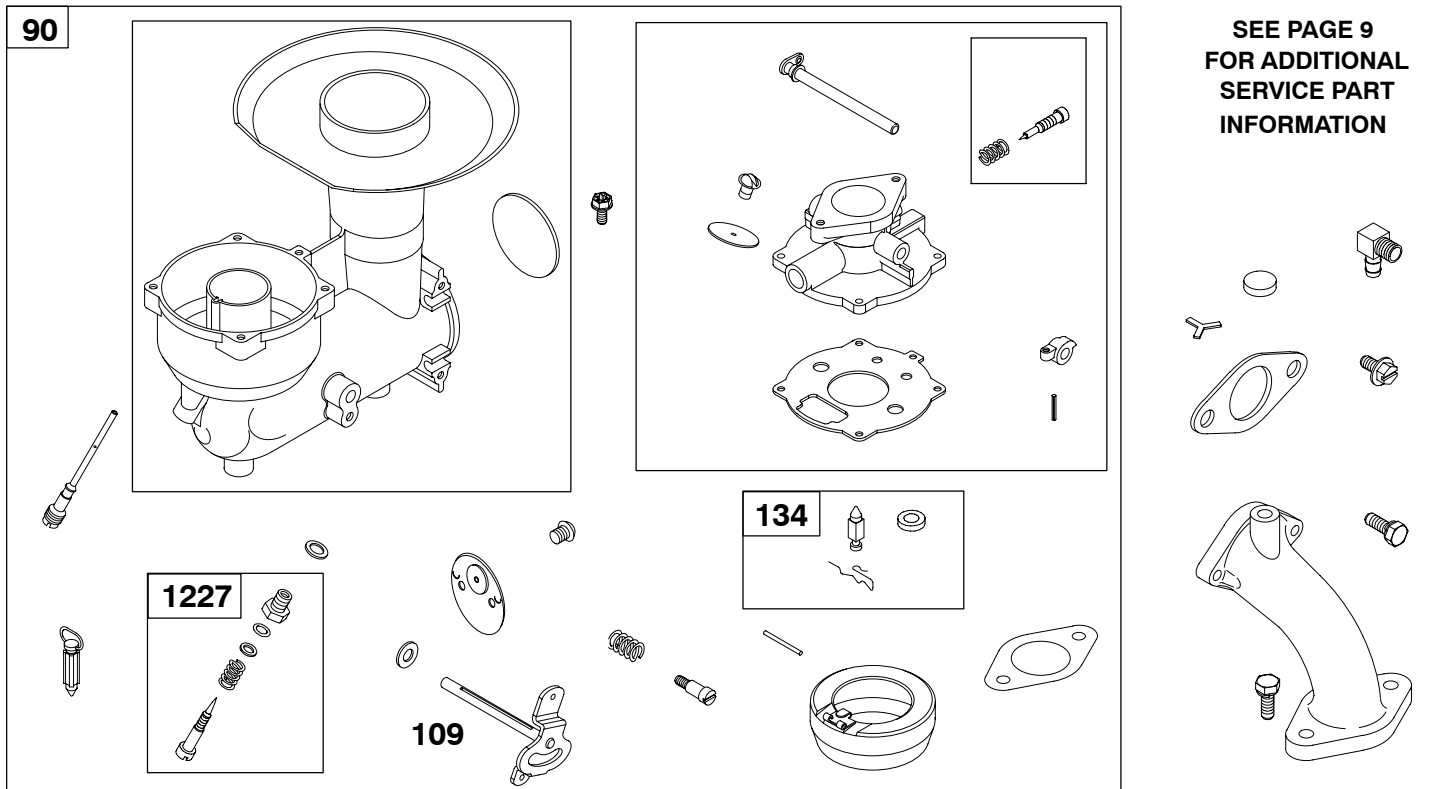

326400

REF. NO.	PART NO.	DESCRIPTION	REF. NO.	PART NO.	DESCRIPTION	REF. NO.	PART NO.	DESCRIPTION			
90	391065	Carburetor ----- Note ----- 391068 Carburetor Used on Type No(s). 0121, 0144, 0157, 0158, 0164, 0165, 0169, 0170, 0184, 0192, 0240, 0331. 391070 Carburetor Used on Type No(s). 0127, 0133, 0134, 0135, 0136, 0139, 0140, 0149, 0162, 0163, 0166, 0172, 0173, 0180, 0185, 0186, 0201, 0204, 0206, 0211, 0212, 0213, 0226, 0227, 0228, 0229, 0249, 0251, 0271, 0298, 0326, 0328, 0332. 392035 Carburetor Used on Type No(s). 0182, 0210, 0222, 0309. 393431 Carburetor Used on Type No(s). 0262, 0630.	109	691353	Shaft-Choke ----- Note ----- 690617 Shaft-Choke Used on Type No(s). 0121, 0127, 0133, 0134, 0135, 0136, 0139, 0140, 0144, 0149, 0157, 0158, 0162, 0163, 0164, 0165, 0166, 0169, 0170, 0172, 0180, 0184, 0185, 0186, 0192, 0201, 0204, 0206, 0211, 0212, 0213, 0226, 0227, 0228, 0229, 0249, 0251, 0271, 0298, 0326, 0328, 0332, 2581, 2582.	134	394681	Kit-Needle/Seat ----- Note ----- 394682 Kit-Needle/ Seat (Includes Brass Seat) 394683 Kit-Needle/ Seat (Includes Brass Seat) (For Use With Impulse Pump)	1227	99525S	Valve-High Speed

Engine Gasket Set-Reference 358
Carburetor Overhaul Kit-Reference 121

Valve Gasket Set-Reference 1095