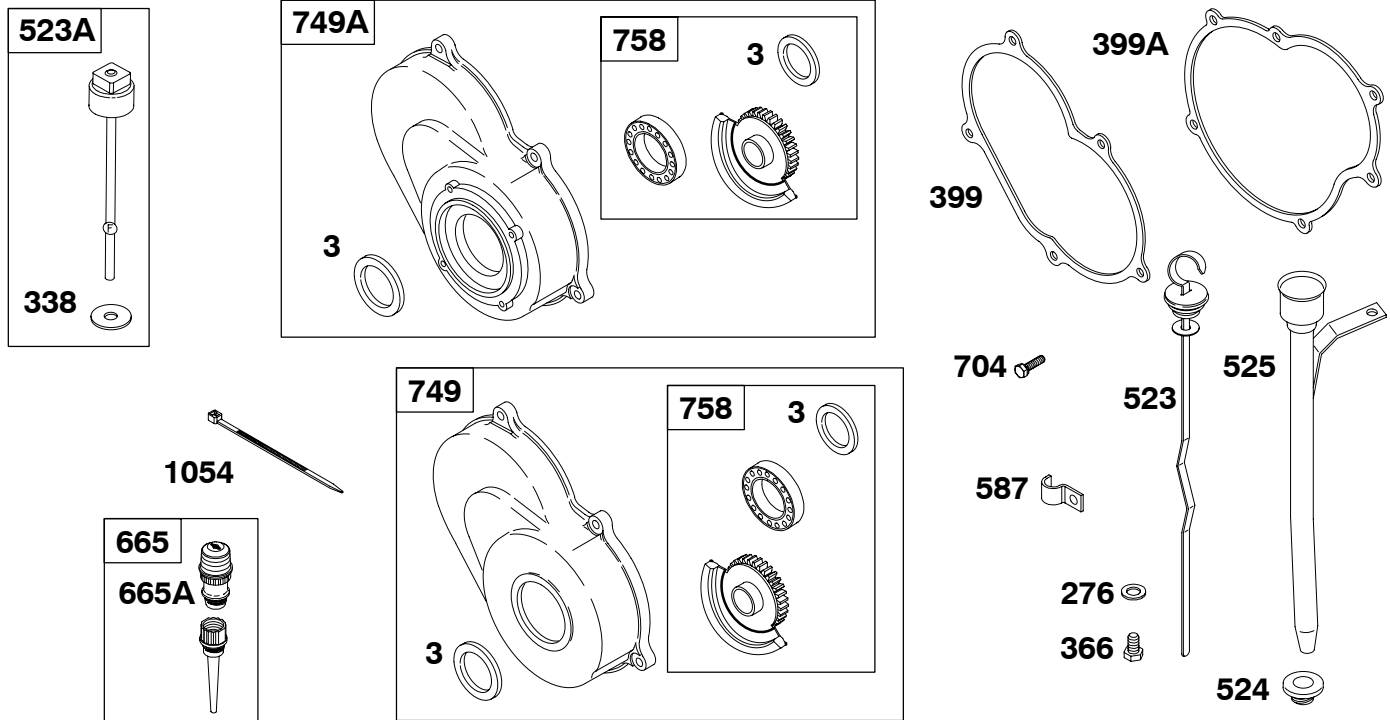

REF. NO.	PART NO.	DESCRIPTION	REF. NO.	PART NO.	DESCRIPTION	REF. NO.	PART NO.	DESCRIPTION
3	691948	Seal-Oil (Magneto Side)	525	690622	Tube-Dipstick	587	690389	Clamp-Cable
276	690258	Washer-Sealing			----- Note -----	665	298860	Minder-Oil
338	690270	Gasket-Dipstick			690623 Tube-Dipstick	665A	692939	Minder-Oil
366	690304	Screw (Timing Hole Plug)			Used on Type No(s).	704	691083	Screw (Counterweight Cover)
399	691310	Gasket-Counterweight Cover (Magneto Side)			0121, 0144, 0157, 0158, 0164, 0165, 0169, 0170, 0182, 0184, 0192, 0198, 0210, 0222, 0234, 0235, 0240, 0248, 0262, 0266, 0309, 0312, 0316, 0331, 0338, 0341, 0351, 0358, 0630, 0638, 0679, 0705, 0707, 0724, 0744, 0750, 0755, 0770, 1160, 2581.	749	391061	Cover-Counterweight
399A	692914	Gasket-Counterweight Cover (PTO Side)				749A	391361	Cover-Counterweight (Used on Alternator Equipped Engines)
523	691352	Dipstick				758	393164	Counterweight
523A	690620	Dipstick				1054	280275	Tie-Cable
524	281370S	Seal-Dipstick Tube						

Engine Gasket Set-Reference 358
Carburetor Overhaul Kit-Reference 121

Valve Gasket Set-Reference 1095