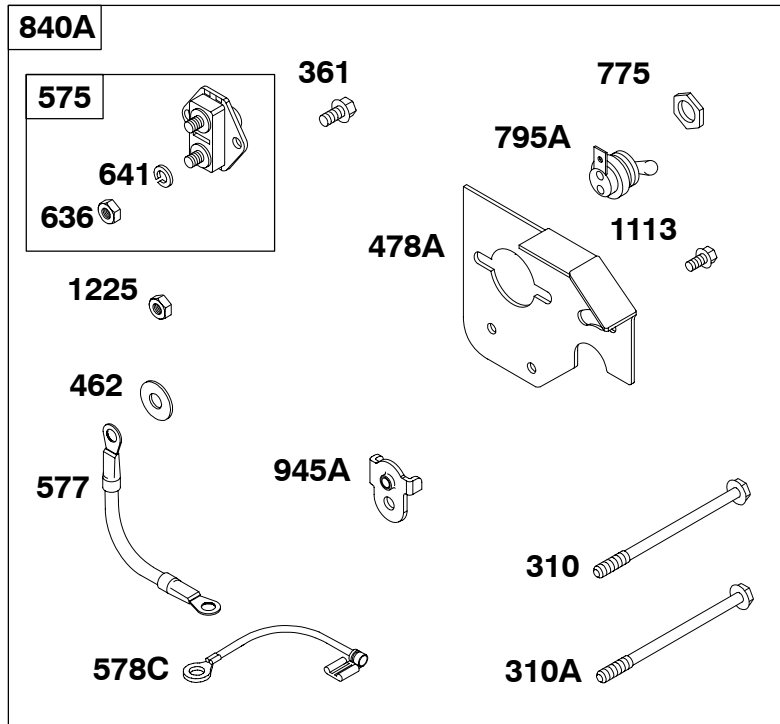

REF. NO.	PART NO.	DESCRIPTION	REF. NO.	PART NO.	DESCRIPTION	REF. NO.	PART NO.	DESCRIPTION
51	27381	Gasket-Intake	500	691086	Washer (Key Switch)	775	690315	Nut (Toggle Switch)
51B	692917	Gasket-Intake	501A	295924	Regulator (Flat Mount) (Delco Remy No. 1118988)	795A	496590	Switch-Toggle
215A	291871	Guide-Air				840A	395408	Kit-Panel (Toggle Switch)
265	692179	Clamp-Casing						----- Note -----
267A	93107	Screw (Casing Clamp)						395409 Kit-Panel (Key Switch)
		----- Note -----						
		691044 Screw (Casing Clamp) Used on Type No(s). 0644, 0672.	526	690297	Screw (Regulator)	892	392833	Switch-Key
310	690323	Screw (Starter Motor) (4" Long)	575	692303	Switch-Starting	945A	692132	Bracket-Starter Motor
310A	692329	Screw (Starter Motor) (5" Long)	577	690630	Cable-Starter	990	691959	Key Set
361	93415	Screw (Starting Switch)	578C	690647	Wire Assembly	1113	691681	Screw (Panel)
462	690282	Washer (Starter Cable)	621	297472S	Switch-Stop	1225	691029	Nut (Starting Switch)
478A	395410	Panel	627	392884	Bracket-Stopswitch			
497	692198	Screw (Stopswitch Bracket)	636	696198	Nut (Starting Switch) (Terminal)			
			641	691075	Washer (Starting Switch)			
			664	691087	Nut (Key Switch)			

Engine Gasket Set-Reference 358
Carburetor Overhaul Kit-Reference 121

Valve Gasket Set-Reference 1095