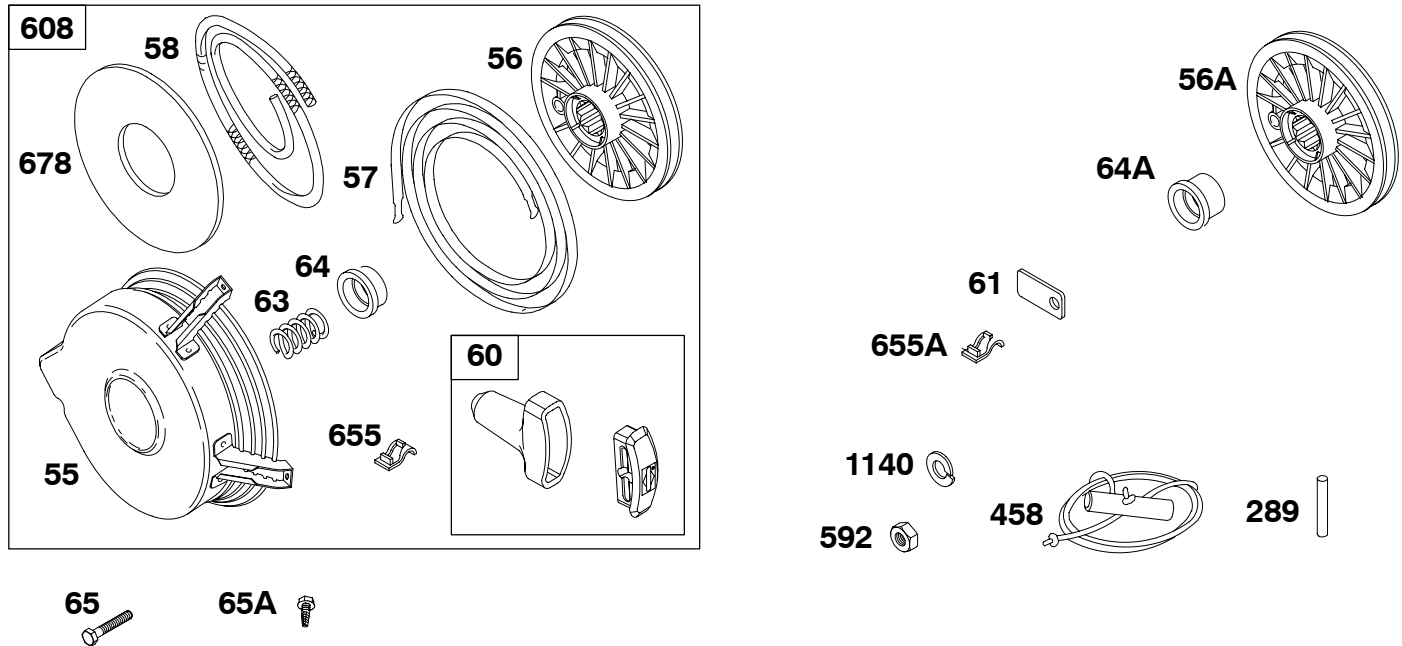

REF. NO.	PART NO.	DESCRIPTION	REF. NO.	PART NO.	DESCRIPTION	REF. NO.	PART NO.	DESCRIPTION	
55	691355	Housing-Rewind Starter (Low Profile)		66574	Rope-Starter (99" Long) (Cut to Required Length) (Use With Metal Pulley)	289	230228S	Pin-Starter Grip	
56	392630	Pulley-Starter (Low Profile)		60	490652	Grip-Starter Rope	458	69932S	Kit-Handle/Rope
56A	295871	Pulley-Starter (Wide Legs Starter Housing, Includes 63" Rope)	60	68848S	Bumper-Starter Pulley (Wide Legs Starter Housing)	592	690276	Nut (Rewind Starter)	
57	490179	Spring-Rewind Starter	61	690547	Spring-Ratchet (Low Profile)	608	691958	Starter-Rewind	
58	692188	Rope-Starter (63" Long) (Use With Plastic Pulley)	63	690511	Adapter-Ratchet Spring	655	691734	Anchor-Rewind Spring	
		----- Note -----	64	691920	Adapter-Ratchet Spring (Wide Legs Starter Housing)	655A	221014	Anchor-Rewind Spring (Wide Legs Starter Housing)	
		695002 Rope-Starter (99" Long) (Cut to Required Length) (Use With Plastic Pulley)	65	691693	Screw (Rewind Starter) (3/8" Long)	678	490817	Spacer-Rewind	
		66564 Rope-Starter (63" Long) (Use With Metal Pulley)	65A	93254	Screw (Rewind Starter) (7/16" Long)	1140	690286	Washer (Rewind Starter)	

Engine Gasket Set-Reference 358
Carburetor Overhaul Kit-Reference 121

Valve Gasket Set-Reference 1095