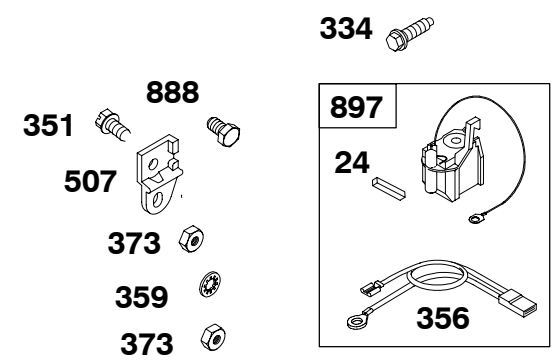

326400

USED BEFORE CODE DATE: 81080100

REF. NO.	PART NO.	DESCRIPTION	REF. NO.	PART NO.	DESCRIPTION	REF. NO.	PART NO.	DESCRIPTION
24	222698S	Key-Flywheel	356	398808	Wire-Stop	507	690584	Insulator
333A	398811	Armature-Magneto (Breaker Ignition) (Used After Code Date 81073100).	356A	690650	Wire-Stop (Used With Magneto Armature, Reference 333A)	507A	66895	Insulator
333B	298968	Armature-Magneto (Breaker Ignition) (Used Before Code Date 81080100).	356B	396585	Wire-Stop (Used on Type No(s). 0643, 0646, 0735.			Note ----- 299598 Insulator Used on Type No(s). 0131.
334	691061	Screw (Magneto Armature)	359	691077	Washer (Ground Terminal)	520	691084	Terminal-Ground
340	26018	Spring-Breaker Arm	373	691612	Nut (Ground Terminal)	521	291508	Shield-Cable
343	298060	Condenser	375	298185	Breaker-Ignition	636A	230783	Nut (Starting Switch)
345		Cover-Breaker (NO LONGER AVAILABLE)	415	692882	Plug	639	692913	Gasket-Breaker Box
351	690292	Screw (Ground Terminal)	470	692836	Screw (Breaker Cover)	744	690277	Washer (Breaker Cover)
351A	690295	Screw (Ground Terminal)	484	690294	Screw (Condenser)	851	493880S	Terminal-Spark Plug
						888	690295	Screw (Insulator)
						897	394970	Kit-MAGNETRON® Ignition (Used After Code Date 81080100 and Before Code Date 85012200).
						989B		Stop Switch-Spark Plug (NO LONGER AVAILABLE)

Engine Gasket Set-Reference 358
Carburetor Overhaul Kit-Reference 121

Valve Gasket Set-Reference 1095