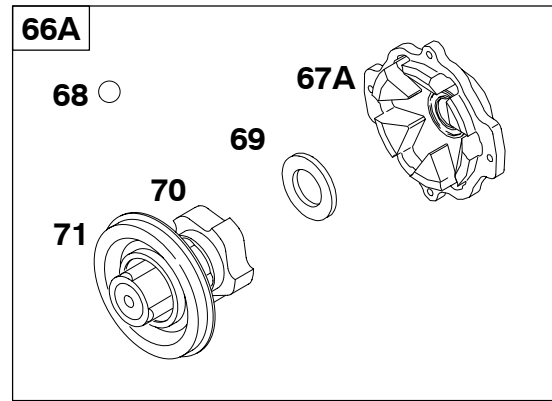

REF. NO.	PART NO.	DESCRIPTION	REF. NO.	PART NO.	DESCRIPTION	REF. NO.	PART NO.	DESCRIPTION
66	393127S	Clutch-Starter	69	690271	Washer (Starter Clutch)	71	691359	Cover-Ratchet Screw (Starter Clutch)
66A	399671	Clutch-Starter (Sealed)	69A	690260	Washer (Starter Clutch)	257	690309	Screw (Starter Clutch)
67	690542	Housing-Clutch	69B	690277	Washer (Starter Clutch)			
67A	394897	Housing-Clutch	70	691945	Ratchet-Clutch			
68	691604	Ball-Clutch						

Engine Gasket Set-Reference 358
Carburetor Overhaul Kit-Reference 121

Valve Gasket Set-Reference 1095