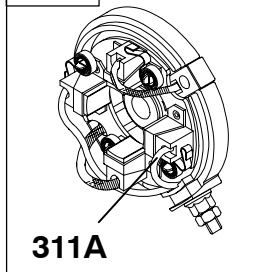

309A

NOTE: For Replacement Starter Motor, See Reference 309, Previous Page

802A