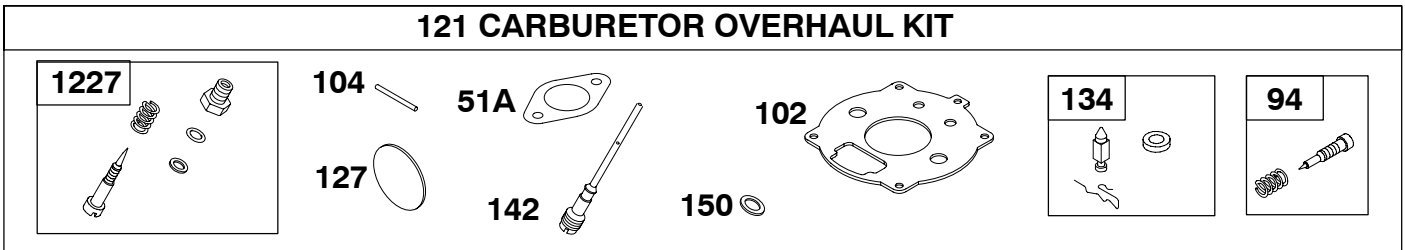

REF. NO.	PART NO.	DESCRIPTION	REF. NO.	PART NO.	DESCRIPTION	REF. NO.	PART NO.	DESCRIPTION
3	691948	Seal-Oil (Magneto Side)	142	691966	Nozzle-Carburetor (Labeled B)	598	270516	Shim-End Play (Camshaft Bearing) (.009" Thick)
7	272166	Gasket-Cylinder Head	150	691610	Gasket-Nozzle			----- Note -----
9	27803S	Gasket-Breather	245	692190	Gasket-Fuel Bowl			270517 Shim-End Play (Camshaft Bearing) (.007" Thick)
20A	291675S	Seal-Oil (PTO Side)	338	690270	Gasket-Dipstick			270518 Shim-End Play (Camshaft Bearing) (.005" Thick)
51	27381	Gasket-Intake	358	299719	Gasket Set-Engine	639	692913	Gasket-Breaker Box
51A	692214	Gasket-Intake	399	691310	Gasket-Counterweight Cover (Magneto Side)	883	692236	Gasket-Exhaust
51B	692917	Gasket-Intake	399A	692914	Gasket-Counterweight Cover (PTO Side)	1095	498540	Gasket Set-Valve
94	292681	Kit-Idle Mixture	524	281370S	Seal-Dipstick Tube	1227	99525S	Valve-High Speed
102	692215	Gasket-Carburetor Body	569	691569	Gasket-Engine Base			
104	691775	Pin-Float Hinge	593	691311	Gasket-Bearing Support			
121	394989	Kit-Carburetor Overhaul (Used After Code Date 81090800).	593A	270513	Gasket-Bearing Support (.015" Thick)			
		----- Note -----			----- Note -----			
		391071 Kit-Carburetor Overhaul (Used Before Code Date 81090900).			270514 Gasket-Bearing Support (.010" Thick)			
127	690627	Plug-Welch			270515 Gasket-Bearing Support (.005" Thick)			
134	394681	Kit-Needle/Seat						

Engine Gasket Set-Reference 358
Carburetor Overhaul Kit-Reference 121

Valve Gasket Set-Reference 1095