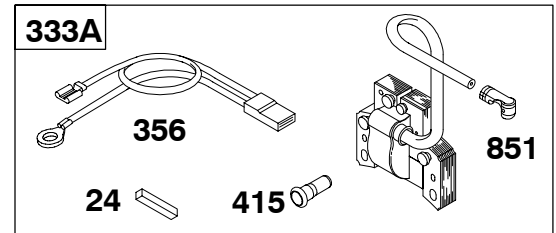

326400

USED BEFORE CODE DATE: 81080100

REF. NO.	PART NO.	DESCRIPTION	REF. NO.	PART NO.	DESCRIPTION	REF. NO.	PART NO.	DESCRIPTION
24	222698S	Key-Flywheel	356	398808	Wire-Stop	507	690584	Insulator
333A	398811	Armature-Magneto (Breaker Ignition) (Used After Code Date 81073100).	356A	690650	Wire-Stop (Used With Magneto Armature, Reference 333A)	507A	66895	Insulator
333B	298968	Armature-Magneto (Breaker Ignition) (Used Before Code Date 81080100).	356B	396585	Wire-Stop (Used on Type No(s). 0643, 0646, 0735.			Note ----- 299598 Insulator Used on Type No(s). 0131.
334	691061	Screw (Magneto Armature)	359	691077	Washer (Ground Terminal)	520	691084	Terminal-Ground
340	26018	Spring-Breaker Arm	373	691612	Nut (Ground Terminal)	521	291508	Shield-Cable
343	298060	Condenser	375	298185	Breaker-Ignition	636A	230783	Nut (Starting Switch)
345		Cover-Breaker (NO LONGER AVAILABLE)	415	692882	Plug	639	692913	Gasket-Breaker Box
351	690292	Screw (Ground Terminal)	470	692836	Screw (Breaker Cover)	744	690277	Washer (Breaker Cover)
351A	690295	Screw (Ground Terminal)	484	690294	Screw (Condenser)	851	493880S	Terminal-Spark Plug
						888	690295	Screw (Insulator)
						897	394970	Kit-MAGNETRON® Ignition (Used After Code Date 81080100 and Before Code Date 85012200).
						989B		Stop Switch-Spark Plug (NO LONGER AVAILABLE)

Engine Gasket Set-Reference 358
Carburetor Overhaul Kit-Reference 121

Valve Gasket Set-Reference 1095