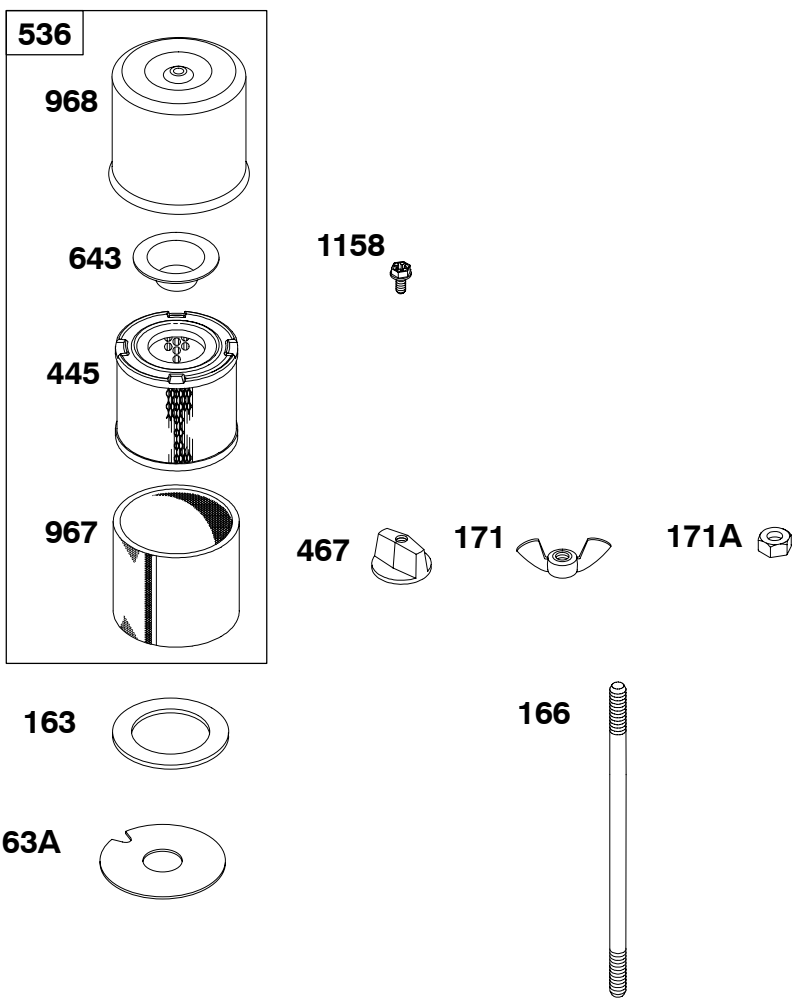

REF. NO.	PART NO.	DESCRIPTION	REF. NO.	PART NO.	DESCRIPTION	REF. NO.	PART NO.	DESCRIPTION
163	67247	Gasket-Air Cleaner Used on Type No(s). 0308.	171	691331	Nut (Air Cleaner)	643	691730	Retainer-Air Filter
163A	270987	Gasket-Air Cleaner	171A	690284	Nut (Air Cleaner)	967	271794S	Filter-Pre Cleaner
166	691241	Stud-Air Cleaner (9 1/2" Long)	445	393957S	Filter-Air Cleaner Cartridge	968	691755	Cover-Air Cleaner
			467	691668	Knob-Air Cleaner	1158	690293	Screw (Carburetor) (Used to Plug Air Cleaner Stud Hole)
			536	391063	Cleaner-Air			Used on Type No(s). 0262, 0630.

Engine Gasket Set-Reference 358
Carburetor Overhaul Kit-Reference 121

Valve Gasket Set-Reference 1095