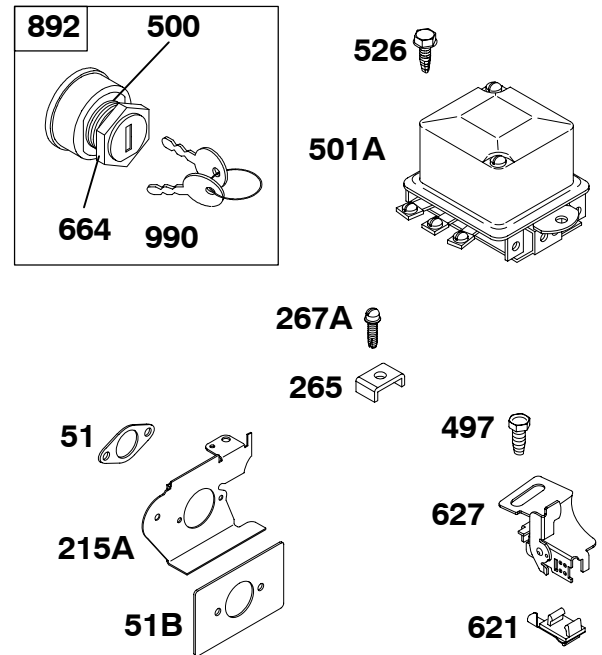

REF. NO.	PART NO.	DESCRIPTION	REF. NO.	PART NO.	DESCRIPTION	REF. NO.	PART NO.	DESCRIPTION
51	27381	Gasket-Intake	500	691086	Washer (Key Switch)	775	690315	Nut (Toggle Switch)
51B	692917	Gasket-Intake	501A	295924	Regulator (Flat Mount) (Delco Remy No. 1118988)	795A	496590	Switch-Toggle
215A	291871	Guide-Air				840A	395408	Kit-Panel (Toggle Switch)
265	692179	Clamp-Casing						----- Note -----
267A	93107	Screw (Casing Clamp)						395409 Kit-Panel (Key Switch)
		----- Note -----						
		691044 Screw (Casing Clamp) Used on Type No(s). 0644, 0672.	526	690297	Screw (Regulator)	892	392833	Switch-Key
310	690323	Screw (Starter Motor) (4" Long)	575	692303	Switch-Starting	945A	692132	Bracket-Starter Motor
310A	692329	Screw (Starter Motor) (5" Long)	577	690630	Cable-Starter	990	691959	Key Set
361	93415	Screw (Starting Switch)	578C	690647	Wire Assembly	1113	691681	Screw (Panel)
462	690282	Washer (Starter Cable)	621	297472S	Switch-Stop	1225	691029	Nut (Starting Switch)
478A	395410	Panel	627	392884	Bracket-Stopswitch			
497	692198	Screw (Stopswitch Bracket)	636	696198	Nut (Starting Switch) (Terminal)			
			641	691075	Washer (Starting Switch)			
			664	691087	Nut (Key Switch)			

Engine Gasket Set-Reference 358
Carburetor Overhaul Kit-Reference 121

Valve Gasket Set-Reference 1095