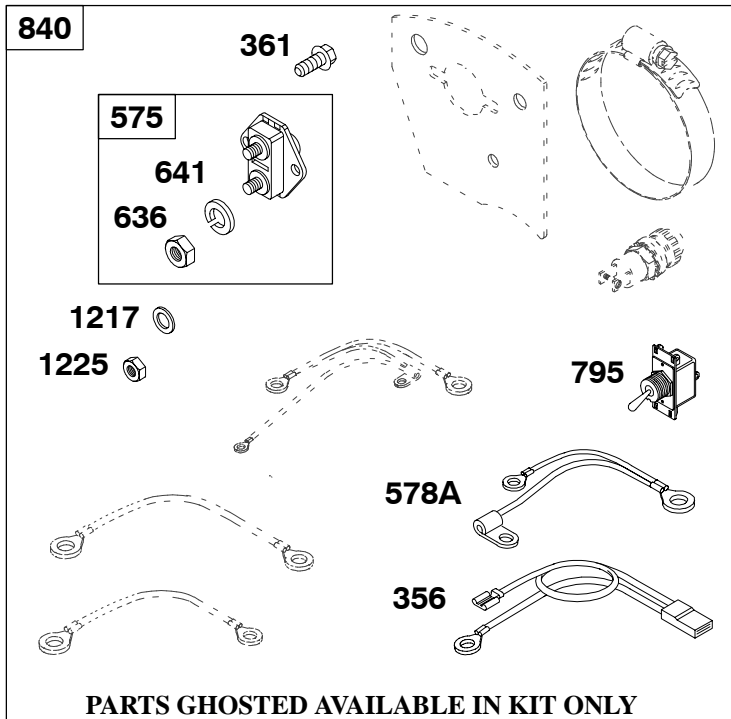

326400

REF. NO.	PART NO.	DESCRIPTION	REF. NO.	PART NO.	DESCRIPTION	REF. NO.	PART NO.	DESCRIPTION
356	398808	Wire-Stop	795	298590	Switch-Toggle	1215	691075	Washer (Starter Bracket)
361	93415	Screw (Starting Switch)	840	298561	Kit-Panel (Generator Panel)	1216	691105	Nut (Starter Bracket)
493	221933	Bracket-Mounting	945	211785	Bracket-Starter Motor	1217	690282	Washer (Starting Switch)
574	295158	Ammeter (Stewart Warner Number 357-W)	1054	280275	Tie-Cable	1225	691029	Nut (Starting Switch)
575	692303	Switch-Starting	1142	690303	Screw (Starter Motor Bracket)			
578A	298582	Wire Assembly	1142A	691614	Screw (Starter Motor Bracket) (1 3/4" Long)			
636	696198	Nut (Starting Switch) (Terminal)	1150	691058	Screw (Adjusting Strap)			
641	691075	Washer (Starting Switch) (Terminal)	1151	690282	Washer (Adjusting Strap)			
			1152	691105	Nut (Adjusting Strap)			

Engine Gasket Set-Reference 358
Carburetor Overhaul Kit-Reference 121

Valve Gasket Set-Reference 1095