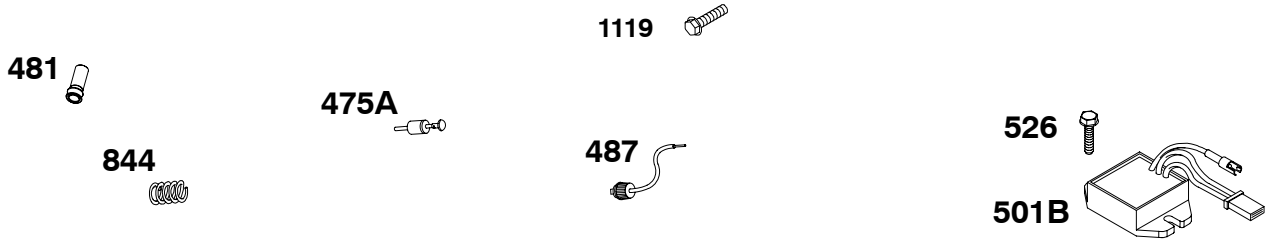

SEE REPAIR INSTRUCTION MANUAL FOR PROPER AMPERAGE OF ALTERNATOR

DUAL CIRCUIT	REGULATED	10 AMP	AC ONLY	DC ONLY
474 877 	474A 877B 	474C 877C 	474D 578 	474E 877A
1059 	1059 	1059 	1059 	1059
878 	878C 	578A 	578 	578A

REF. NO.	PART NO.	DESCRIPTION	REF. NO.	PART NO.	DESCRIPTION	REF. NO.	PART NO.	DESCRIPTION
474	696459	Alternator (Dual Circuit)	501B	691185	Regulator (10 Amp)	878	398661	Harness-Alternator
474A	696457	Alternator (Tri-Circuit)	526	690297	Screw (Regulator)	878C	691955	Harness-Alternator (Tri-Circuit)
474C	696458	Alternator (10 Amp) (Key Switch)	578	390867	Wire Assembly	1059	698516	Kit-Screw/Washer (Alternator)
474D	391595	Alternator (AC Only)	578A	692306	Wire Assembly	1119	691183	Screw (Alternator)
474E	696578	Alternator (DC Only)	844	261269	Spring-Diode			
475A	391507	Rectifier	877	393456	Wire/Connector-Alternator (Dual Circuit)			
481	230976	Bushing-Alternator	877A	393814	Wire/Connector-Alternator (DC Only)			
487	390888	Cap-Wire/Fuse	877B	393537	Wire/Connector-Alternator (Tri-Circuit)			
			877C	399916	Wire/Connector-Alternator (10 AMP)			

Engine Gasket Set-Reference 358
Carburetor Overhaul Kit-Reference 121

Valve Gasket Set-Reference 1095