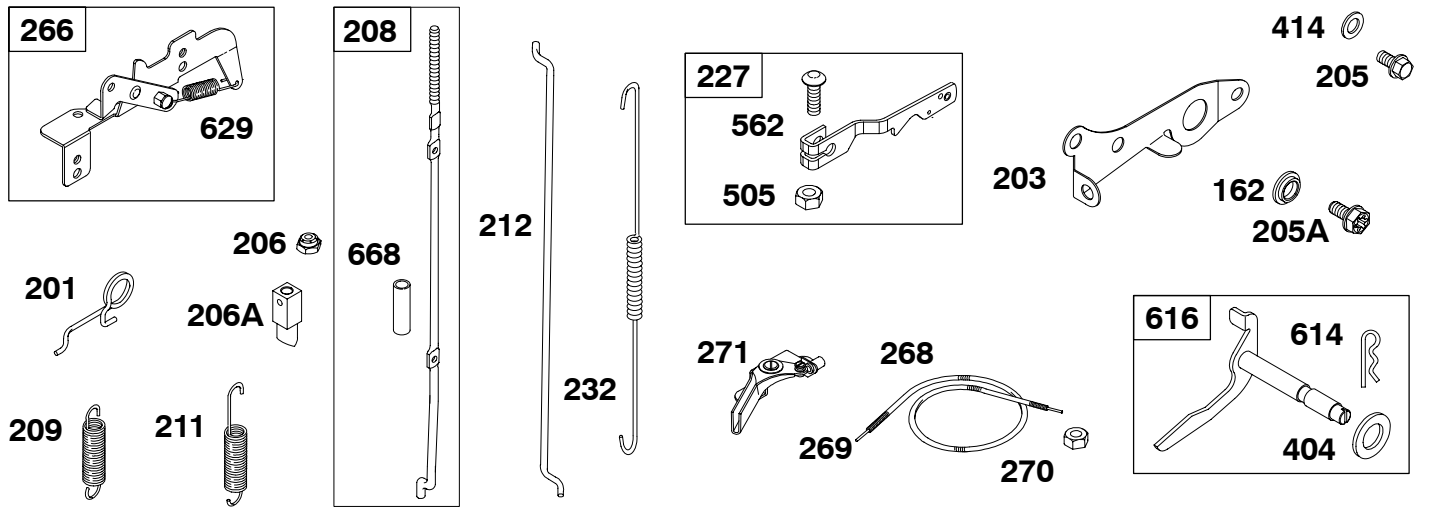

326400

REF. NO.	PART NO.	DESCRIPTION	REF. NO.	PART NO.	DESCRIPTION	REF. NO.	PART NO.	DESCRIPTION
162	690267	Collar-Bell Crank	212	691791	Link-Throttle	268	691025	Casing-Control Wire (Cut to Required Length)
201	261027	Link-Air Vane Used on Type No(s). 0234, 0705.			----- Note ----- 691595 Link-Throttle Used on Type No(s). 0248, 0308, 0358, 0638, 0707, 0770.	269	691026	Wire-Control (Cut to Required Length)
203	690263	Crank-Bell	227	690607	Lever-Governor Control	270	691027	Nut (Control Wire Casing)
205	691681	Screw (Bell Crank) Used on Type No(s). 0136, 0139, 0204, 0228, 0234, 0248, 0328, 0678, 0705.			----- Note ----- 690616 Lever-Governor Control Used on Type No(s). 0611, 0630, 0647, 0651, 0684, 0690, 0706, 0721, 0660, 0671, 0675, 0681, 0683, 0685, 0689, 0692, 0694, 0697, 0699, 0801, 2520, 2527, 2528, 2529, 2550, 2561, 2581, 2582.	271	691028	Lever-Control ----- Note ----- 221987 Lever-Control Used on Type No(s). 0678, 0705.
205A	690810	Screw (Bell Crank)	232	690545	Spring-Governor Link ----- Note ----- 692207 Spring-Governor Link Used on Type No(s). 0248, 0308, 0358, 0638, 0707, 0770.	404	690264	Washer (Governor Crank)
206	691079	Nut-Governor Adjusting	266	494554	Control-Throttle ----- Note ----- 299361 Control-Throttle (Dial Control) Used on Type No(s). 0640, 0652, 0653, 0665.	414	692810	Washer (Bell Crank) Used on Type No(s). 0136, 0139, 0204, 0228, 0234, 0248, 0328, 0678, 0705.
206A	691584	Nut-Governor Adjusting				505	691251	Nut (Governor Control Lever)
208	393613	Rod-Governor Control				562	92613	Bolt (Governor Control Lever)
209	691596	Spring-Governor ----- Note ----- 691789 Spring-Governor Used on Type No(s). 0611, 0630, 0647, 0651, 0690, 0760, 0781, 0801, 2520, 2527, 2528, 2529, 2550, 2581, 2582.				614	691620	Pin-Cotter
211	691790	Spring-Governed Idle Used on Type No(s). 0611, 0630, 0647, 0651, 0690, 0760, 0781, 0801, 2520, 2527, 2528, 2529, 2550, 2581, 2582.				616	291364	Crank-Governor
						629	690538	Spring-Throttle Return Used on Type No(s). 0234, 0631, 0632, 0637, 0641, 0642, 0705, 0803, 2580.
						668	690313	Spacer (Governor Control Rod)

Engine Gasket Set-Reference 358
Carburetor Overhaul Kit-Reference 121

Valve Gasket Set-Reference 1095