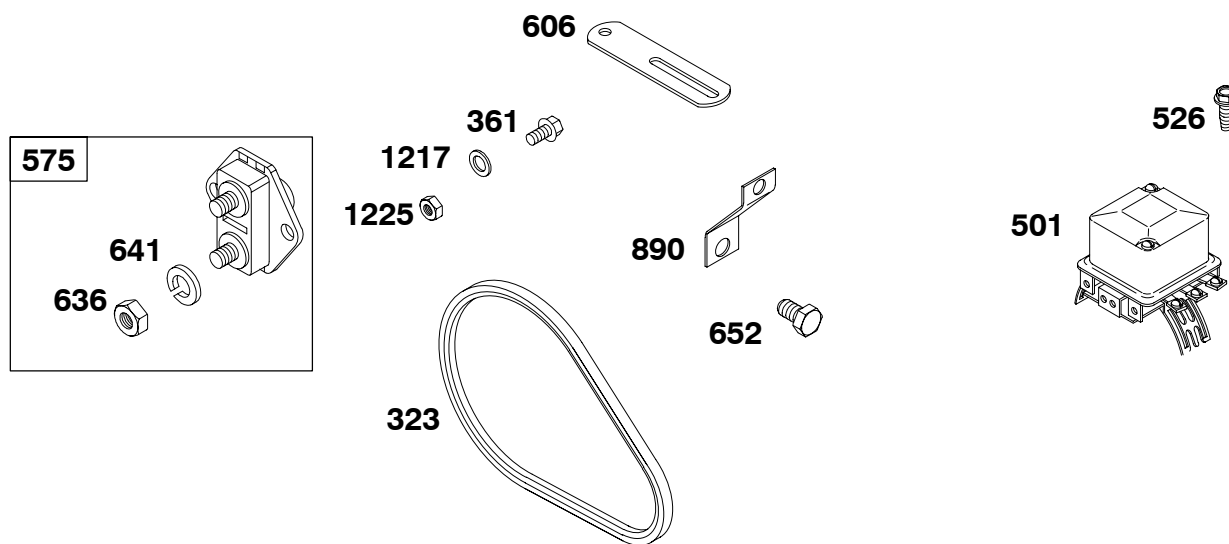

Engine Gasket Set-Reference 358  
Carburetor Overhaul Kit-Reference 121

Valve Gasket Set-Reference 1095

REF. NO.	PART NO.	DESCRIPTION	REF. NO.	PART NO.	DESCRIPTION	REF. NO.	PART NO.	DESCRIPTION
323	68898	Belt-Vee (For Low Position Mounting) (35 3/4" Long) ----- <b>Note</b> ----- 68878 Belt-Vee (For High Position Mounting) (36 3/4" Long)	526	690297	Screw (Regulator)	890	221472	Bracket-Support
361	691681	Screw (Starting Switch)	575	692303	Switch-Starting	1217	690282	Washer (Starting Switch)
501	297196	Regulator (Saddle Mount) (Delco Remy Number 1119577)	606	221442	Strap-Adjusting	1225	691029	Nut (Starting Switch)
			636	696198	Nut (Starting Switch) (Terminal)			
			641	691075	Washer (Starting Switch) (Terminal)			
			652	693972	Screw (Support Bracket)			