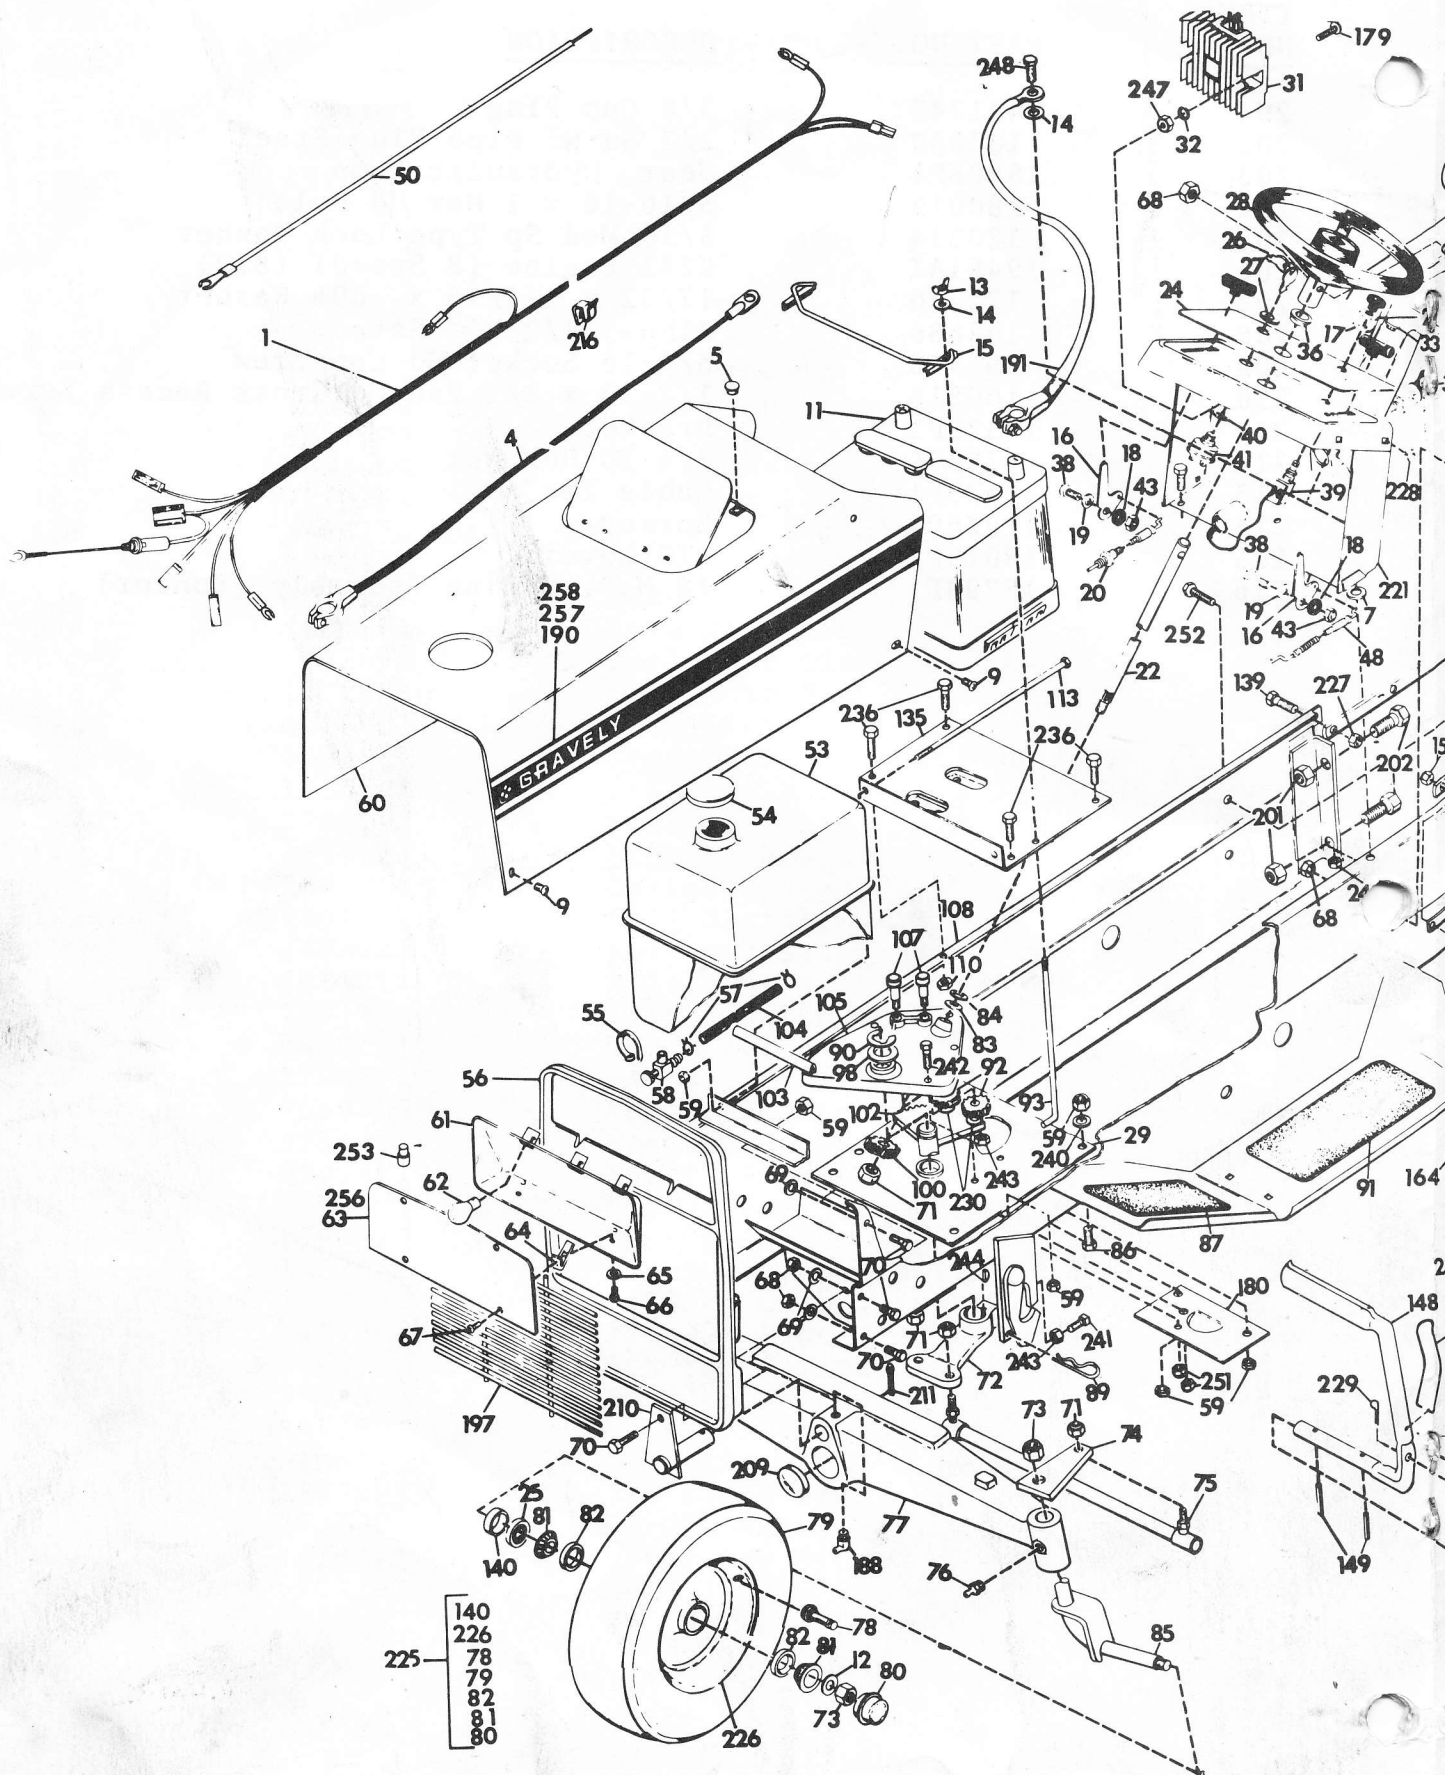

**GRAVELLY®**

**ILLUSTRATED  
PARTS LIST  
810, 812, 814  
Tractors**

**Prior to Serial Number 23211**

*8495*

For Models 19489E1, 19490E1, 19752E1  
Form No. 19696P1 (7/72)  
Printed in U.S.A.

<u>ITEM NO.</u>	<u>PART NO.</u>	<u>DESCRIPTION</u>
1	18023P1	Transmission Cover
2	17984P1	Ball Bearing
3	15115P1	Gear
4	17993P1	Spacer
5	17992P1	Gear
6	17989P1	Splined Shaft
7	15118P1	Gear
8	18000P1	Thrust Race
9	17999P1	Spacer
10	19535P1	Gear
11	17997P1	Splined Shaft
12	17992P1	Gear
13	180177	1/2-13 Hex Hd Bolt 1-1/2 Long
14	15118P1	Gear
15	17915P1	Ball Bearing
16	17916P1	Retaining Ring
17	17919P1	Retaining Ring
18	456004	3/8-16 Washer Insert Lock Nut
19	18005P1	Forward Shaft
20	17995P1	Splined Shaft
21	17949P1	Needle Bearing
22	17982P1	Spur Pinion
23	17980P1	Retaining Ring
24	15115P1	Gear
25	17978P1	End Cap
26	14988P1	Gear
27	18025A1	Gear & Bearing Assembly
28	14987P1	Retaining Ring
29	17974P1	Sliding Gear Shaft
31	11223P1	Needle Thrust Bearing Race
32	431787	Woodruff Key #61 Hardened
33	6741P1	Bearing
35	18439P1	Forward Reverse Shaft Key (Special)
36	454565	1/4 x 1-1/4 Spring Pin
37	18014P1	2 Speed Yoke
38	18013P1	2 Speed Rail
39	18002P1	Reverse Shaft
40	18007A1	Gear & Bearing Assembly
41	17949P1	Needle Bearing
42	117989	Woodruff Key #19 Hardened
43	17931P1	Shifter Rail
44	17973P1	Oil Seal
45	14998P1	Thrust Race
46	11135P1	Retaining Ring
47	18006P1	Bevel Gear
48	18003P1	Gear
49	17977P1	Axle
50	17987P1	Gear

<u>ITEM NO.</u>	<u>PART NO.</u>	<u>DESCRIPTION</u>
201	9421743	3/8 Cup Plug
202	103880	1/2 Sq Hd Pipe Plug Steel
203	18808P1	Gear, Hydraulic Pump
204	180079	5/16-18 x 1 Hex Hd Bolt
205	120214	5/16 Med Sp Type Lock Washer
206	19481A1	K241 Engine (8 Speed) (810)
207	120396	17/32 x 1-1/16 x .095 Washer
208	108686	Elbow, 1/2 90° Street
209	454475	3/8-16 Socket Hd Capscrew
210	160515	1/2-20 x 1/2 Pan Hd Cross Recess Screw
211	18522P1	Bracket
212	120375	1/4-20 Hex Nut
213	10629P1	Cable Tie
214	17936P1	Spring
215	18019P1	PTO Lever
216	18794P1	14 H.P. Engine Assembly (Kohler)