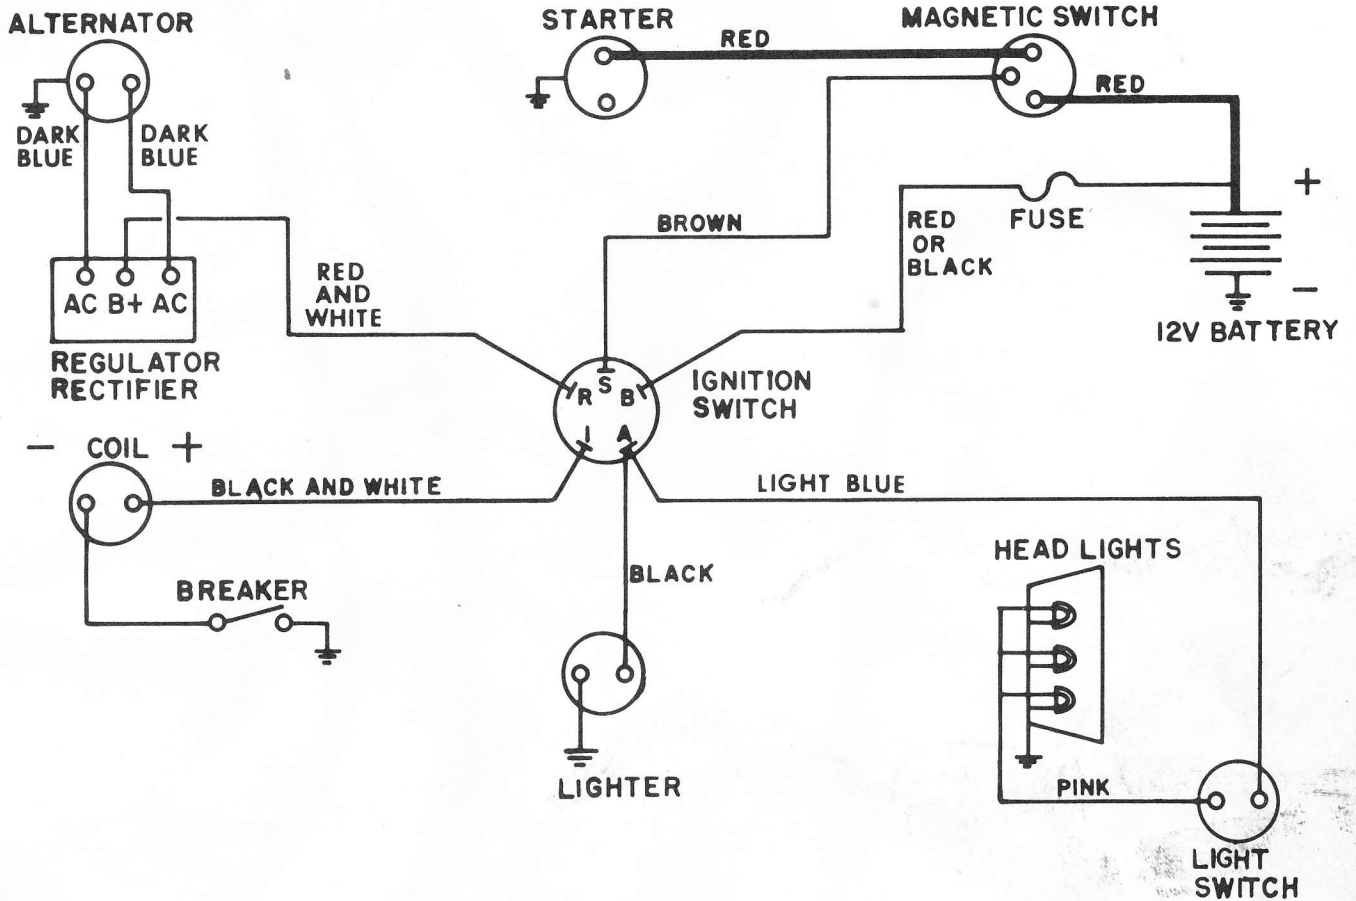

814 AND 812 WIRING DIAGRAM

810 WIRING DIAGRAM