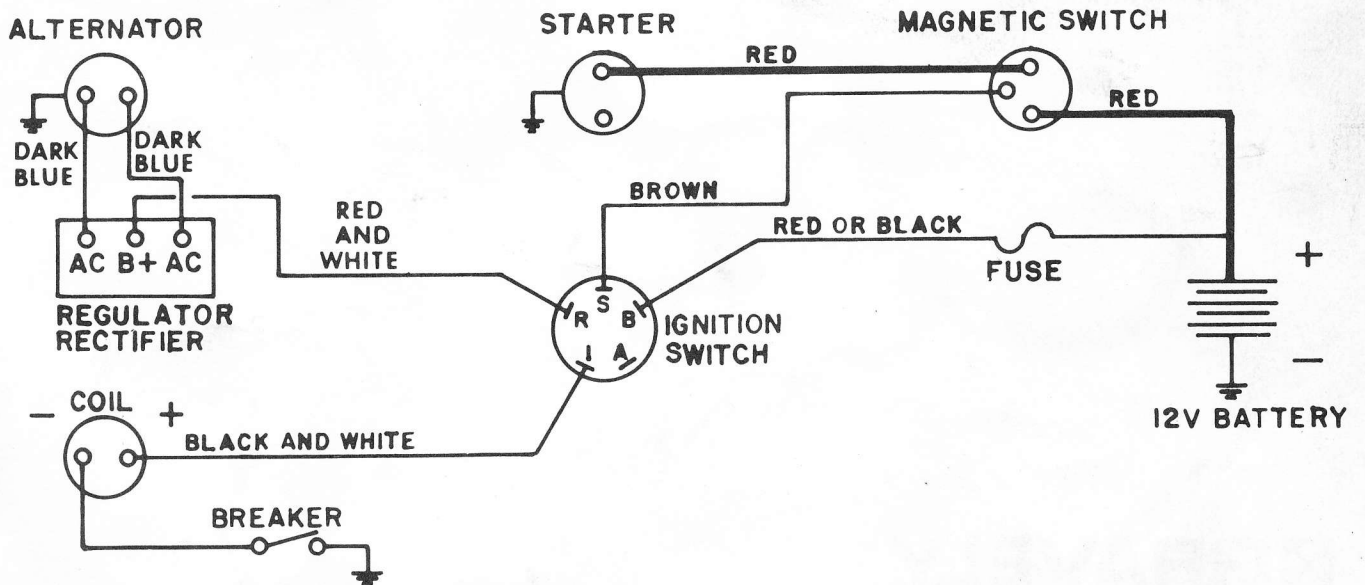

814 AND 812 WIRING DIAGRAM

810 WIRING DIAGRAM