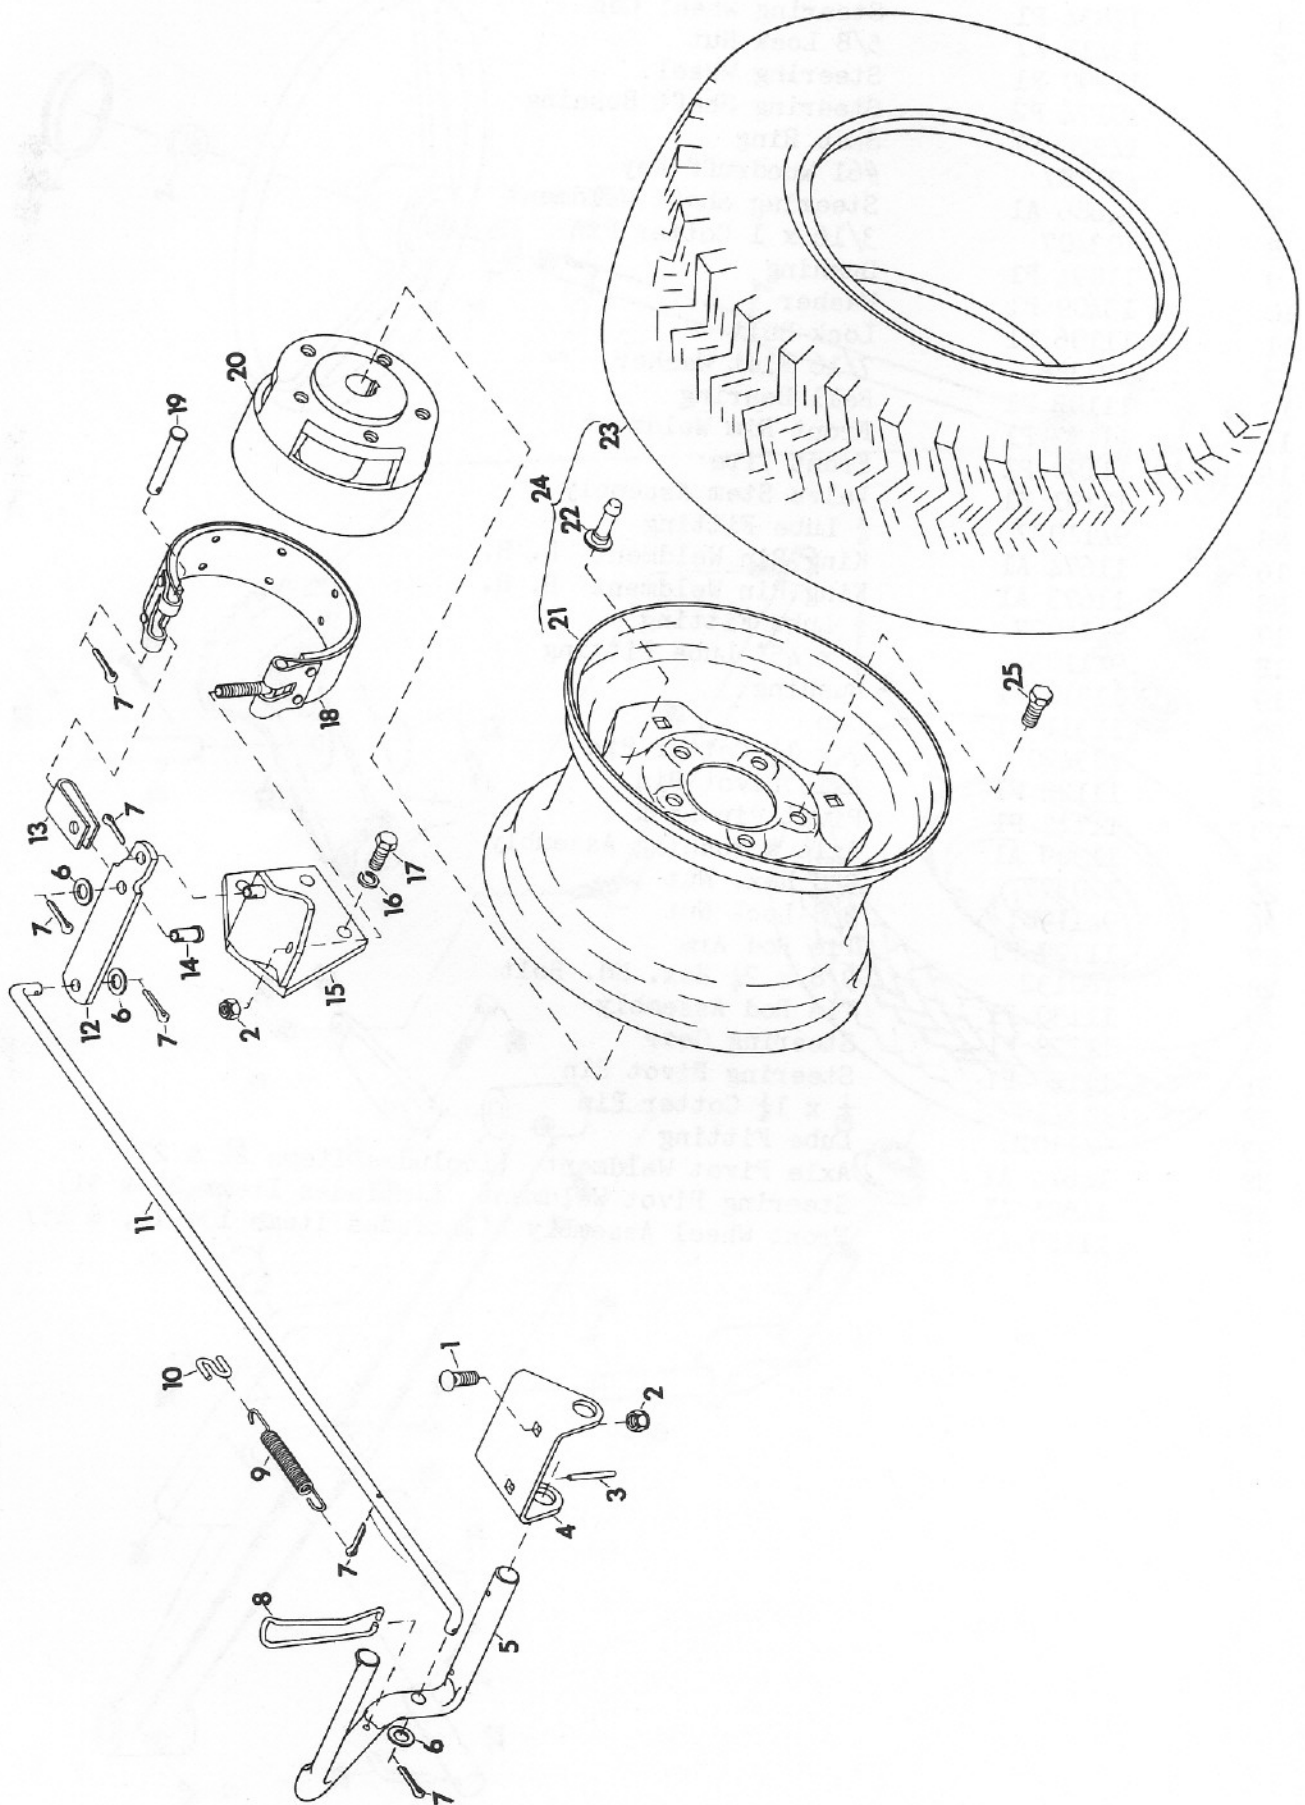

BRAKE AND REAR WHEEL ASSEMBLY

<u>ITEM NO.</u>	<u>PART NO.</u>	<u>DESCRIPTION</u>	<u>REPLACES PART NO.</u>
1	126227	3/8 x 3/4 Rd. Hd. Sq. Nk. Bolt	
2	456004	3/8 Locknut	
3	454668	3/16 x 1 3/4 Spring Pin	
4	11021 P1	Brake Pedal Bracket	
5	11008 P1	Brake Pedal L. H.	
NS	11009 P1	Brake Pedal R. H.	
6	120394	13/32 x 13/16 Flat Washer	
7	177923	Cotter Pin	
8	11022 P1	Brake Stop	
9	11263 P1	Spring	
10	11329 P1	Spring Clip	
11	11020 P1	Brake Rod	
12	11012 P1	Brake Lever	
13	11014 P1	Brake Clip	
14	11011 P1	Clevis Pin	
15	11017 A1	Brake Support Weldment L. H.	
NS	11331 A1	Brake Support Weldment R. H.	
16	120382	3/8 " Lockwasher	
17	180122	3/8 x 1 Hex. Hd. Bolt	
18	11023 A1	Brake Band Assembly	
19	7072 P1	Clevis Pin	
20	11167 P1	Wheel Hub	
21	11195 P1	Rear Rim Weldment	
22	11191 P1	Valve Stem Assembly	
23	11194 P1	Rear Tire	
24	11705 A1	Rear Wheel Assembly	
25	12744 P1	Wheel Hub Bolts