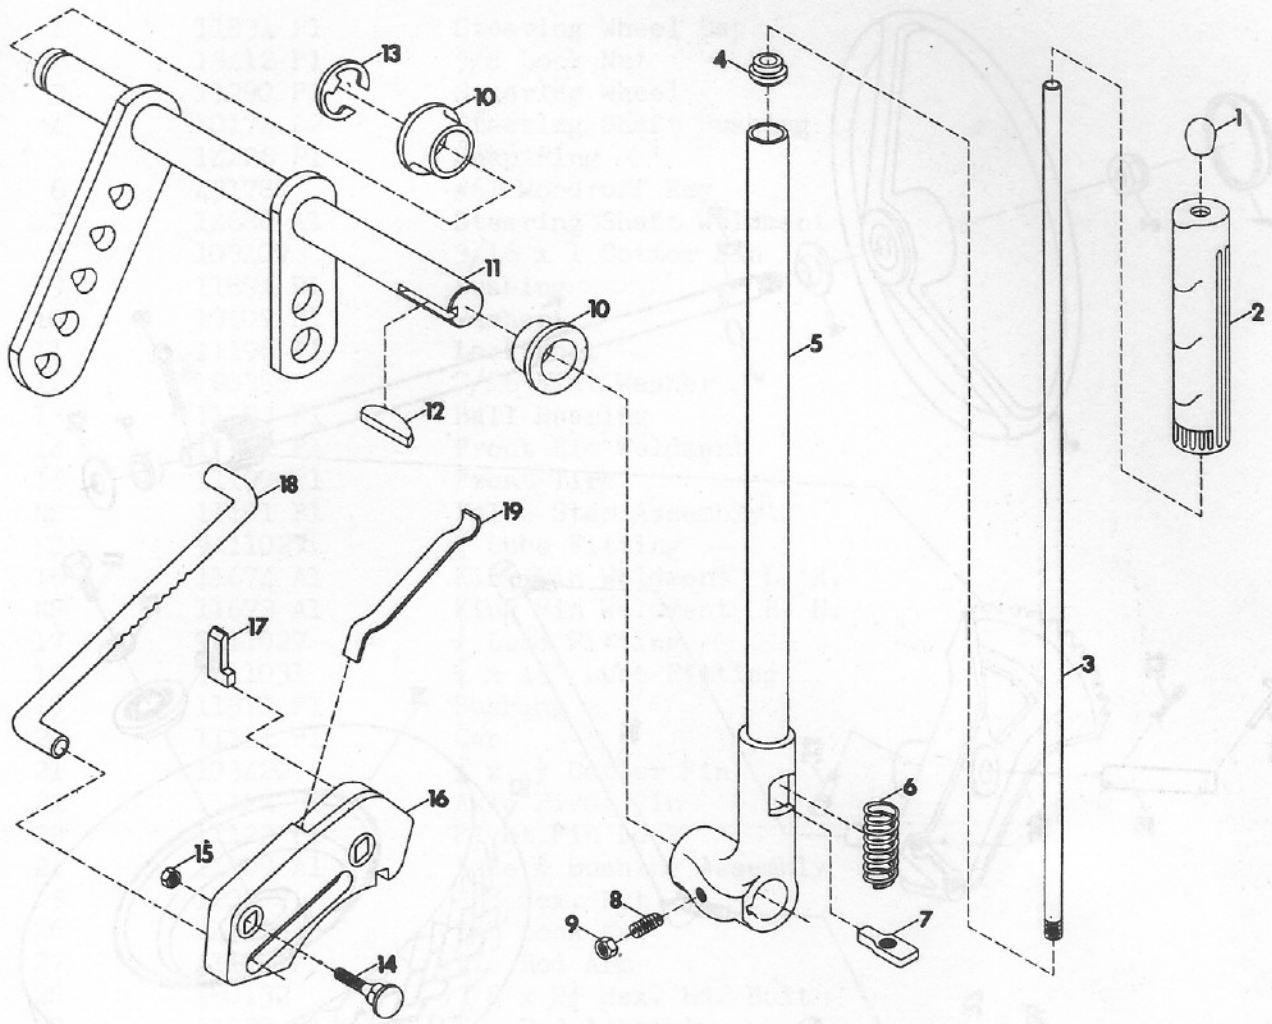

ATTACHMENT LIFT

<u>ITEM NO.</u>	<u>PART NO.</u>	<u>DESCRIPTION</u>	<u>REPLACES PART NO.</u>
1	11120 P1	Push Rod Tip	
2	11119 P1	Flex Grip	
3	11118 P1	Lever Push Rod	
4	11117 P1	Push Rod Guide	
5	11113 A1	Lift Lever Assembly	
6	10682 P1	2-Speed Compression Spring	
7	11116 P1	Lever Pawl	
8	102597	3/8 x 1 Set Screw	
9	124829	3/8 Hex Nut	
10	11111 P1	Pivot Bushing	
11	11107 A1	Lift Lever Shaft Weldment	
12	187184	#127 Woodruff Key	
13	11112 P1	E-Ring	
14	11675 P1	3/8 x 1 1/2 Special Bolt	
15	456004	3/8 Lock Nut	
16	11103 P1	Locator Casting	
17	11106 P1	Lever Stop	
18	11104 P1	Lever Stop Rod	
19	11105 P1	Stop Spring