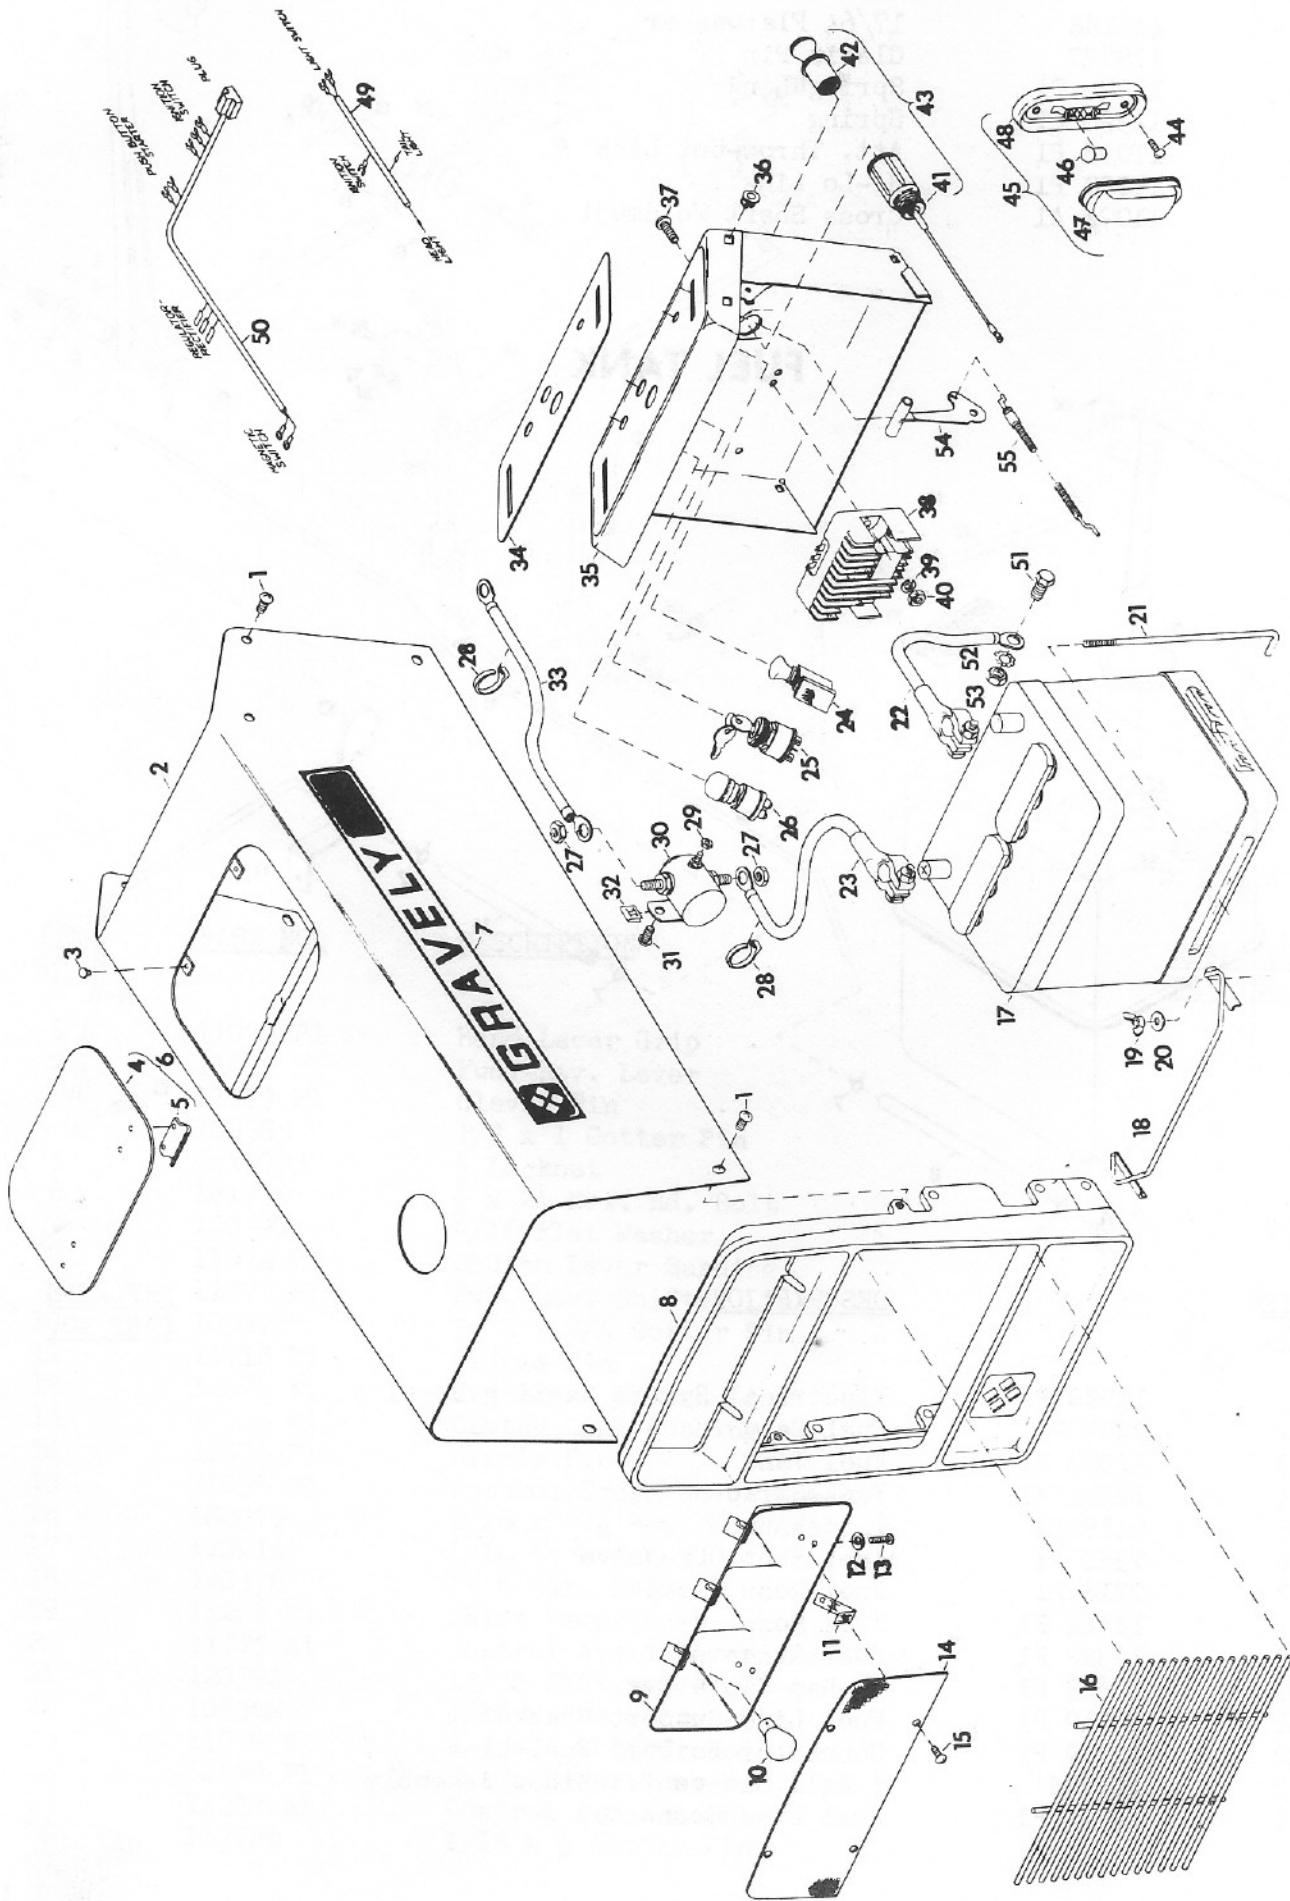

HOOD AND ELECTRICAL COMPONENTS

<u>ITEM NO.</u>	<u>PART NO.</u>	<u>DESCRIPTION</u>	<u>REPLACES PART NO.</u>
1	167257	$\frac{1}{4}$ x $\frac{1}{2}$ Pan Hd. Screw	
2	12387 A1	Hood Weldment	
3	12394 P1	Nylon Button	
4	12392 P1	Door	
5	12393 P1	Clip	
6	12391 A1	Door Assembly	
7	11236 P1	Hood Decal (424)	
7*	11905 P1	Hood Decal (430)	
7**	12534 P1	Hood Decal (432)	
8	10969 P1	Grille Casting	
9	11334 A1	Lamp Reflector Assembly	
9*	11334 A1	Lamp Reflector Assembly	
9**	11334 A1	Lamp Reflector Assembly	
10	454646	Lamp	
10*	454646	Lamp	
10**	454646	Lamp	
11	11030 P1	Front Panel Mounting Clips	
12	120385	$\frac{1}{4}$ Plain Washer	
13	159947	#10 x $\frac{3}{4}$ Pan Hd. Screw	
14	11288 P1	Front Panel (424)	
14*	12269 P1	Front Light Panel (430)	
14**	12269 P1	Front Light Panel (432)	
15	159920	#10 x $\frac{1}{2}$ Pan Hd. Screw	
16	11057 P1	Mesh Grille Insert	
17	7274 P1	Battery	
18	11027 A1	Battery Hold Down Bracket	
19	10413 P1	$\frac{1}{4}$ Wing Nut	
20	120392	9/32 Plain Washer	
21	12386 P1	Battery Hold Down Hook	
22	6980 P1	Ground Cable (Neg.)	
23	12375 P1	Battery Cable (Pos.)	
24*	11337 P1	Light Switch (430)	
24**	11337 P1	Light Switch (432)	
25	10713 P2	On-Off Ignition Switch	
26	10885 P1	Starter Switch	
27	426913	5/16 Hex. Nut	
28	10629 P1	Ty-Rap Cable Tie	
29	453996	#8 Hex. Nut	
30	7277 P1	Magnetic Switch	
31	180515	$\frac{1}{4}$ x $\frac{1}{2}$ Pan Hd. Screw	
32	11676 P1	Speed Nut	
33	11031 P2	Starter Cable	
34	12011 P1	Instrument Panel Decal	
35	12012 A1	Instrument Panel Weldment	
36	11777 P1	Plastic Grommet	
37	160541	$\frac{1}{4}$ x $\frac{3}{4}$ Pan Hd. Screw	
38	11979 P1	Regulator - Rectifier	
39	120380	$\frac{1}{4}$ Lockwasher	
40	120375	$\frac{1}{4}$ Hex. Nut	
41*	14680 P1	Socket, Retainer, and Wire (430)	
41**	14680 P1	Socket, Retainer, and Wire (432)	
42*	12107 P1	Knob & Element (430)	
42**	12107 P1	Knob & Element (432)	
43*	11332 A1	Cigar Lighter (430)	
43**	11332 A1	Cigar Lighter (432)