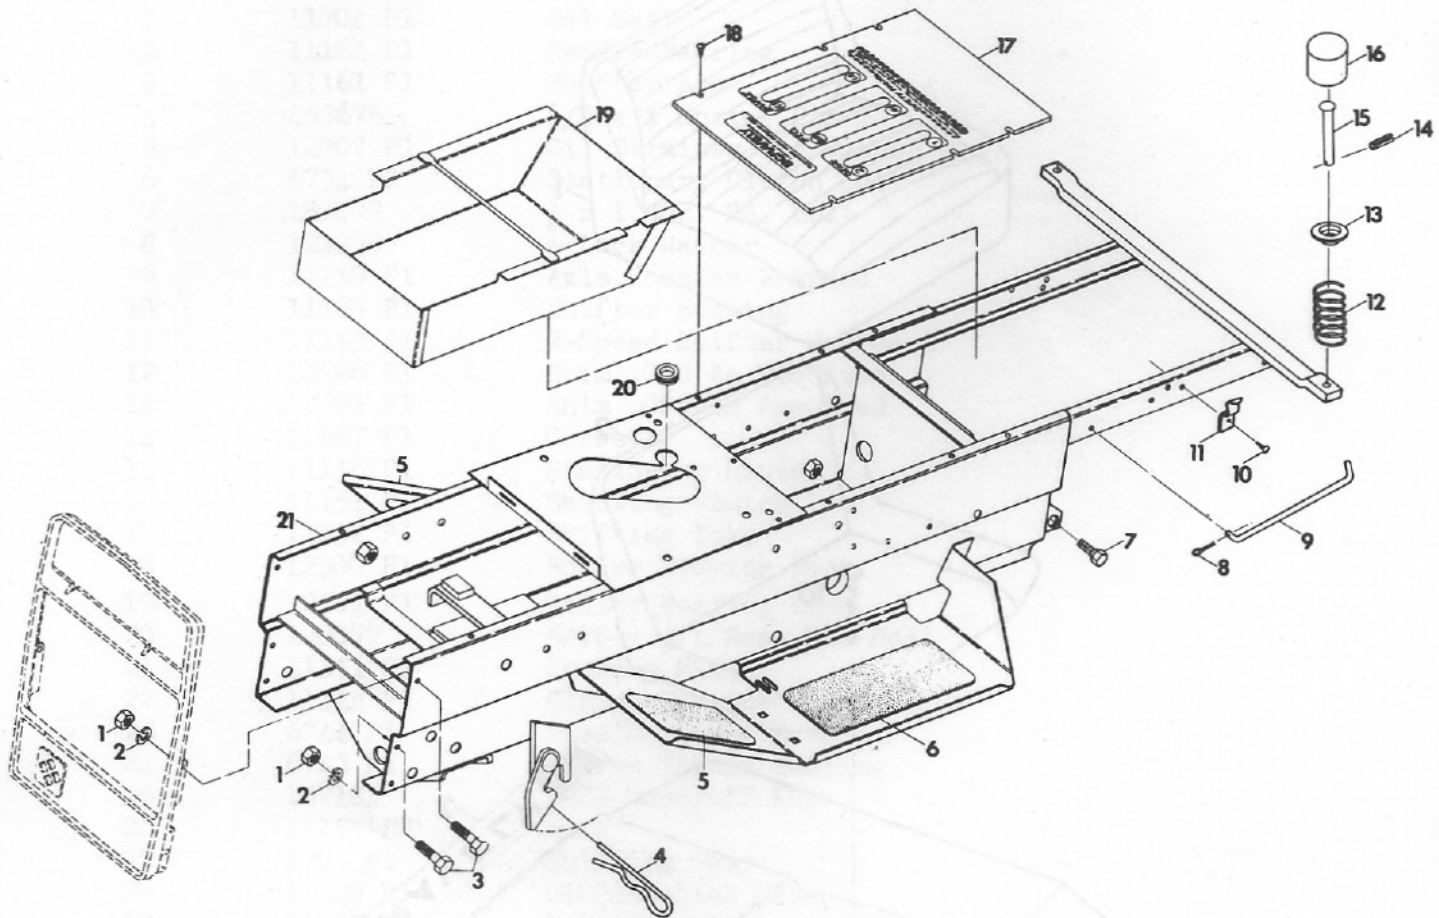

FRAME

<u>ITEM NO.</u>	<u>PART NO.</u>	<u>DESCRIPTION</u>
1	120376	5/16 Hex. Nut
2	120214	5/16 Lock Washer
3	180079	5/16 x 1 Hex. Hd. Bolt
4	10405 P1	Hair Pin Cotter
5	11654 P1	Foot Board Cover
6	11653 P1	Foot Board Cover
7	11059 P1	1/2 x 7/8 Rim Bolt
8	103373	3/32 x 3/4 Cotter Pin
9	11143 P1	Rear Fender Support
10	163098	#6 x 3/8 Tapping Screw
11	11343 P1	Fender Rod Clip
12	11307 P1	Rear Fender Spring
13	5741 P1	Valve Spring Cap
14	455532	1/8 x 1/2 Spring Pin
15	11308 P1	Spring Mounting Pin
16	11768 P1	Rubber Tip
17	13558 P1	Controls Cover Plate
18	167257	1/4 x 1/2 Tapping Screw
19*	11035 A1	Tool Box (430)
19**	11035 A1	Tool Box (432)
20	7291 P1	Control Grommet
21	12376 A1	Main Frame Weldment

* 430 Tractor
** 432 Tractor