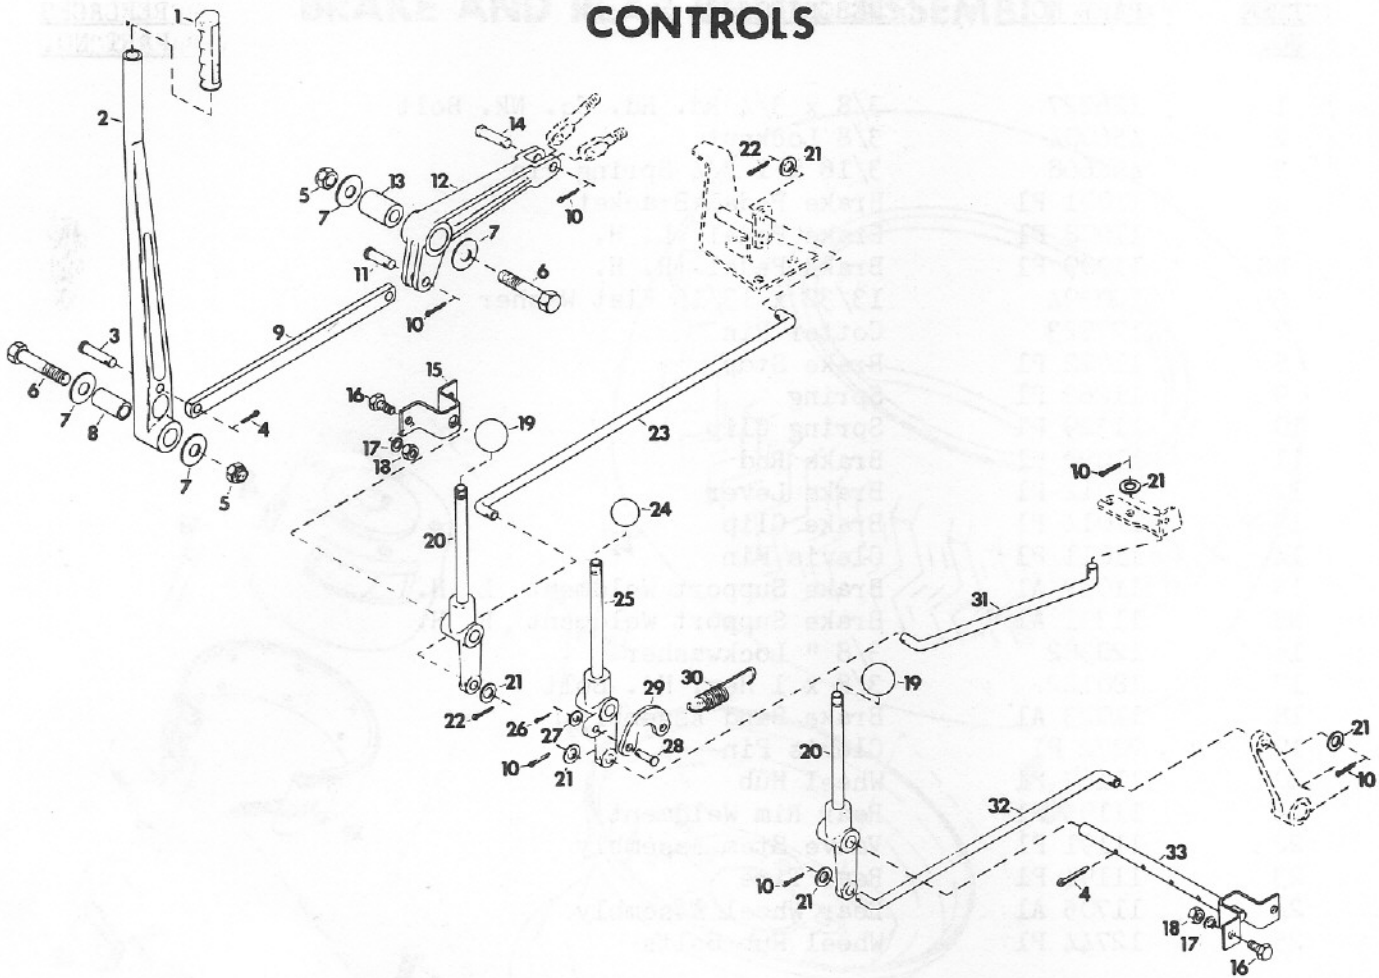

BRAKE AND CONTROLS ASSEMBLY

CONTROLS

<u>ITEM NO.</u>	<u>PART NO.</u>	<u>DESCRIPTION</u>	<u>REPLACES PART NO.</u>
1	11078 P1	Hand Lever Grip	
2	11072 P1	Fwd.-Rev. Lever	
3	11077 P1	Clevis Pin	
4	103385	1/8 x 1 Cotter Pin	
5	9415993	1/2 Locknut	
6	181709	1/2 x 2 1/2 Hex. Hd. Bolt	
7	120390	9/16 Flat Washer	
8	11074 P1	Clutch Lever Bushing	
9	11073 P1	Fwd.-Rev. Shifter Link	
10	103373	3/32 x 3/4 Cotter Pin	
11	11718 P1	Clevis Pin	
12	11071 P1	Fwd.-Rev. Clutch Link	
13	11075 P1	Clutch Link Bushing	
14	11076 P1	Clevis Pin	
15	11096 P1	Control Cross Shaft Bracket	
16	180079	5/16 x 3/4 Hex. Hd. Bolt	
17	120214	5/16 Lockwasher	
18	120376	5/16 Hex. Nut	
19	11297 P1	Shift Lever Knob	
20	11775 A1	Control Arm & Lever Assembly	
21	120394	13/32 Flatwasher	
22	103362	1/16 x 3/4 Cotter Pin	
23	11090 P1	2-Speed Shifter Rod	
24	10670 P1	Shift Lever Knob	
25	14227 A1	Control Arm Assembly	
26	112726	1/16 x 1/2 Cotter Pin