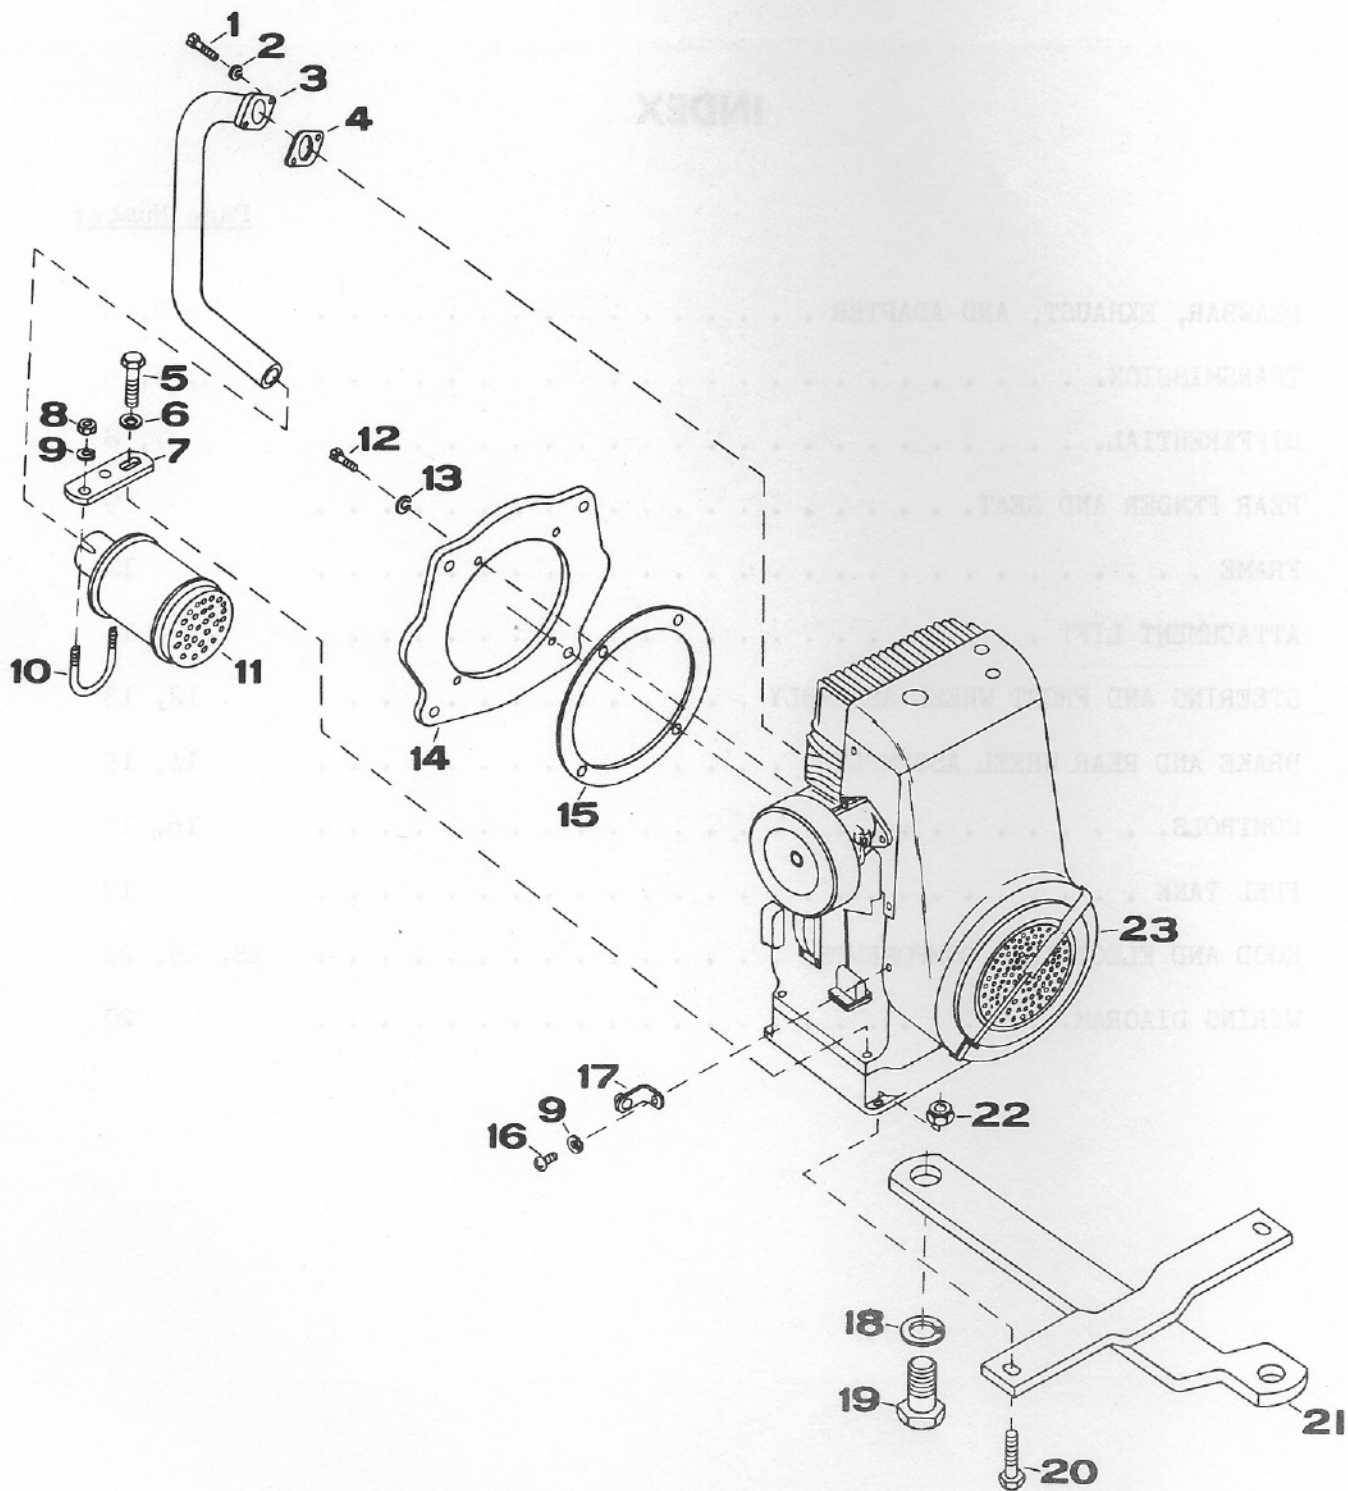

GRAVELLY®

**424, 430 & 432
ILLUSTRATED
PARTS LIST**

Prior to Serial Number 4211A

INDEX

	<u>Page Number</u>
DRAWBAR, EXHAUST, AND ADAPTER	2, 3
TRANSMISSION.	4, 5, 6
DIFFERENTIAL.	7, 8
REAR FENDER AND SEAT.	9
FRAME	10
ATTACHMENT LIFT	11
STEERING AND FRONT WHEEL ASSEMBLY	12, 13
BRAKE AND REAR WHEEL ASSEMBLY	14, 15
CONTROLS.	16, 17
FUEL TANK	17
HOOD AND ELECTRICAL COMPONENTS.	18, 19, 20
WIRING DIAGRAM.	20

DRAWBAR, EXHAUST AND ADAPTER

<u>ITEM NO.</u>	<u>PART NO.</u>	<u>DESCRIPTION</u>	<u>REPLACES PART NO.</u>
1	9421705	5/16 x 3/4 Hex. Hd. Bolt	
2	120214	5/16 Lockwasher	
3	11199 A2	Exhaust Header Weldment	
4	11202 P1	Exhaust Gasket	
5	180126	3/8 x 1 1/2 Hex. Hd. Bolt	
6	446470	3/8 Plain Washer	
7	12010 P1	Muffler Bracket	
8	120375	1/4 Hex. Nut	
9	120380	1/4 Lockwasher	
10	11205 P1	U-Bolt	
11	11203 P2	Exhaust Muffler	
12	180147	7/16 x 1 1/4 Hex. Hd. Bolt	
13	131100	7/16 Lockwasher	
14	10731 P1	Engine Adapter	
15	10732 P1	Engine Adapter Gasket	
16	160515	1/4 x 1/2 Pan. Hd. Screw	
17	11340 P1	Choke Control Bracket	
18	131046	3/4 Lockwasher	
19	271767	3/4 x 1 1/2 Hex. Hd. Bolt	
20	180126	3/8 x 1 1/2 Hex. Hd. Bolt	
21	12015 A1	Drawbar Support Weldment	
22	9414201	3/8 Locknut	
23	12414 A1	Engine (424)	
23*	12413 A1	Engine (430)	
23**	12421 A1	Engine (432)	