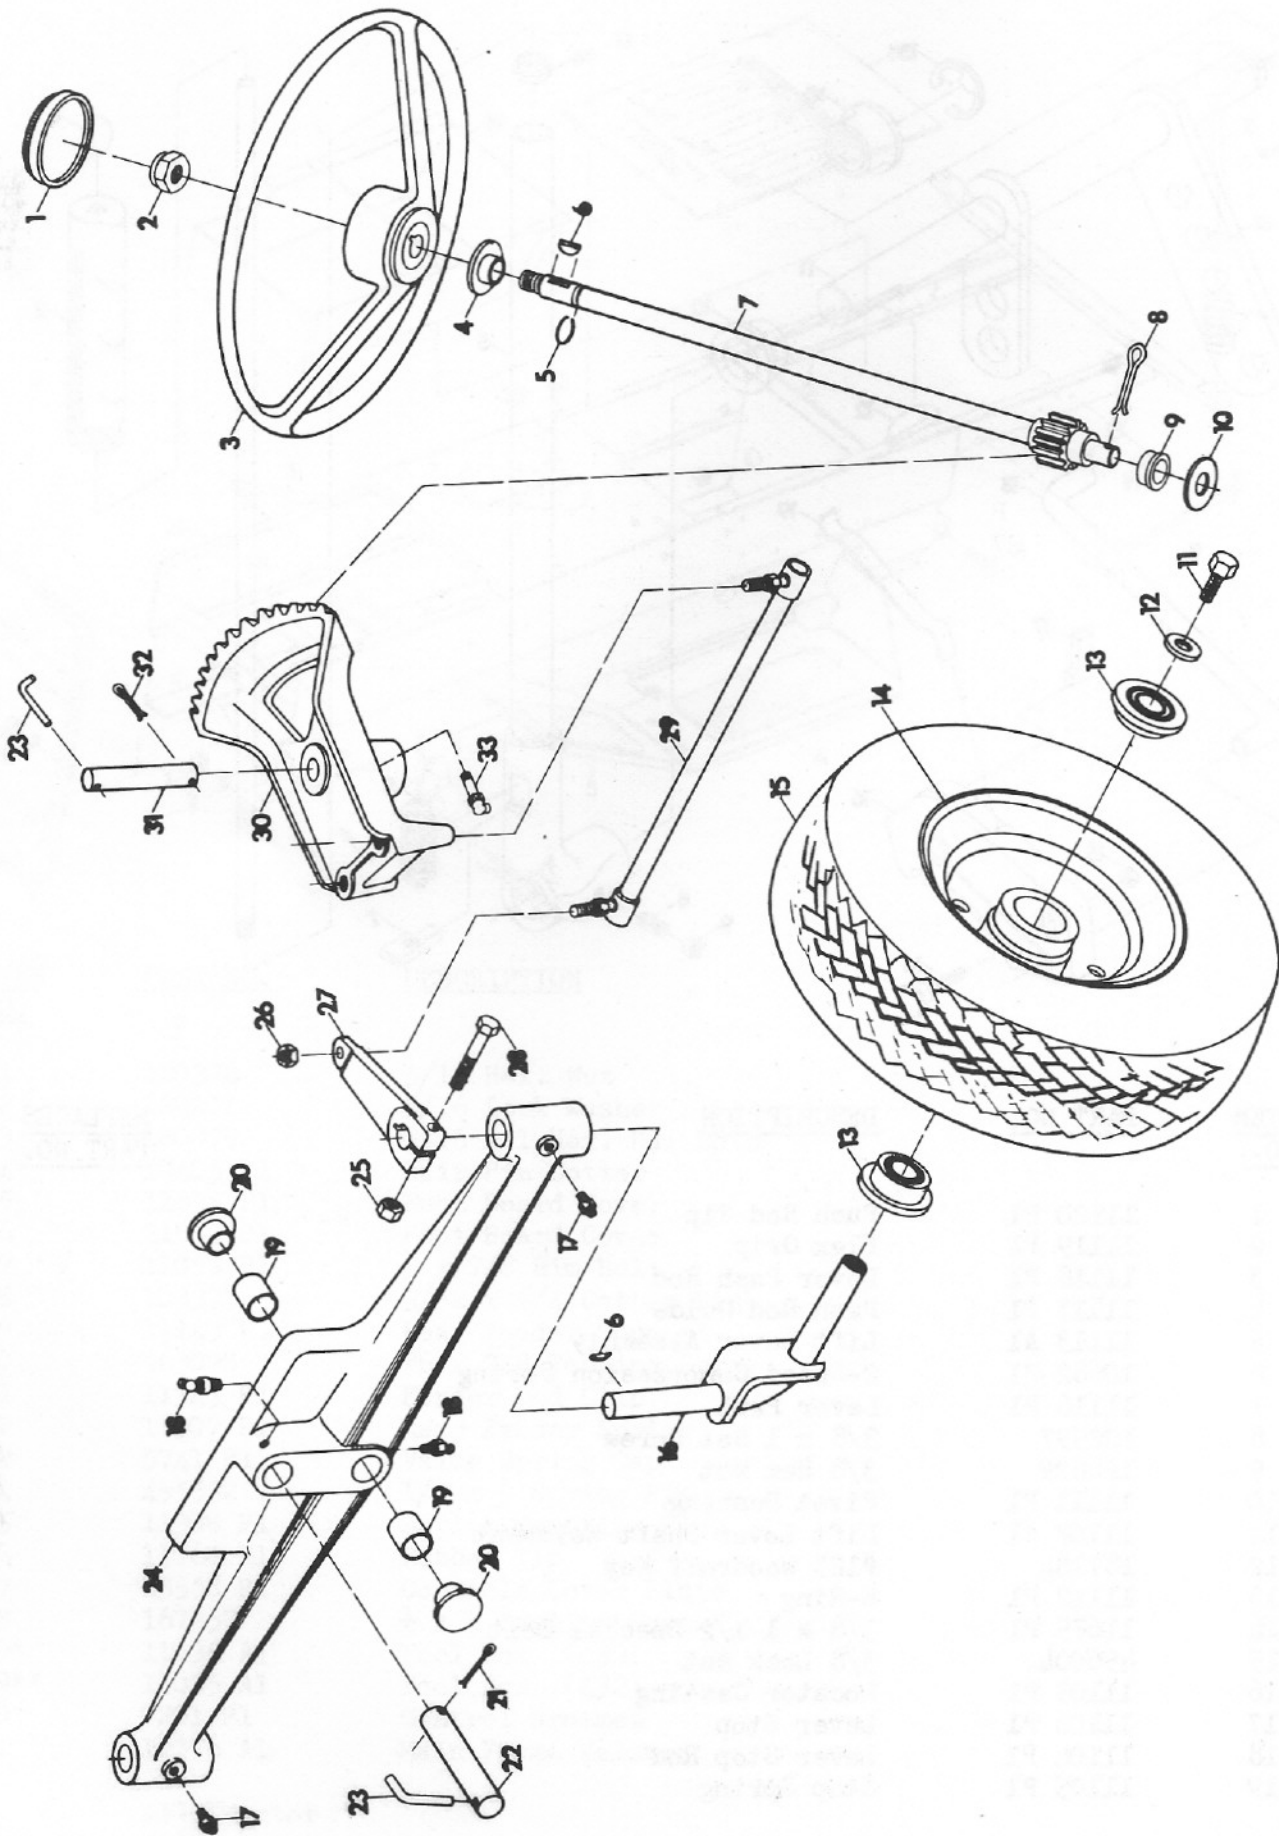

STEERING AND FRONT WHEEL ASSEMBLY

<u>ITEM NO.</u>	<u>PART NO.</u>	<u>DESCRIPTION</u>
1	11834 P1	Steering Wheel Cap
2	13412 P1	5/8 Lock Nut
3	11290 P1	Steering Wheel
4	10174 P2	Steering Shaft Bushing
5	14226 P1	Snap Ring
6	431787	#61 Woodruff Key
7	14686 A1	Steering Shaft Weldment
8	103407	3/16 x 1 Cotter Pin
9	11894 P1	Bushing
10	13409 P1	Washer
11	11196 P1	Lock Bolt
12	120388	7/16 Flat Washer
13	11193 P1	Ball Bearing
14	11192 P1	Front Rim Weldment
15	11190 P1	Front Tire
NS	11191 P1	Valve Stem Assembly
NS	9411027	1/4 Lube Fitting
16	11674 A1	King Pin Weldment L. H.
NS	11673 A1	King Pin Weldment R. H.
17	9411027	1/4 Lube Fitting
18	9411031	1/4 x 45° Lube Fitting
19	11310 P1	Bushing
20	11311 P1	Cap
21	103420	1/4 x 1 1/2 Cotter Pin
22	11122 P1	Axle Pivot Pin
23	11123 P1	Pivot Pin Lock
24	11309 A1	Axle & Bushing Assembly
25	120377	3/8 Hex. Nut
26	9411981	3/8 Lock Nut
27	11127 P1	Tie Rod Arm
28	180132	3/8 x 2 1/4 Hex. Hd. Bolt
29	11130 P1	Tie Rod Assembly
30	11128 P1	Steering Gear
31	11129 P1	Steering Pivot Pin
32	103419	1/4 x 1 1/4 Cotter Pin
33	9411020	Lube Fitting
NS	14624 A1	Axle Pivot Weldment (Includes Items 22 & 23)
NS	14625 A1	Steering Pivot Weldment (Includes Items 23 & 31)
NS	11189 A1	Front Wheel Assembly (Includes Items 13, 14, & 15)