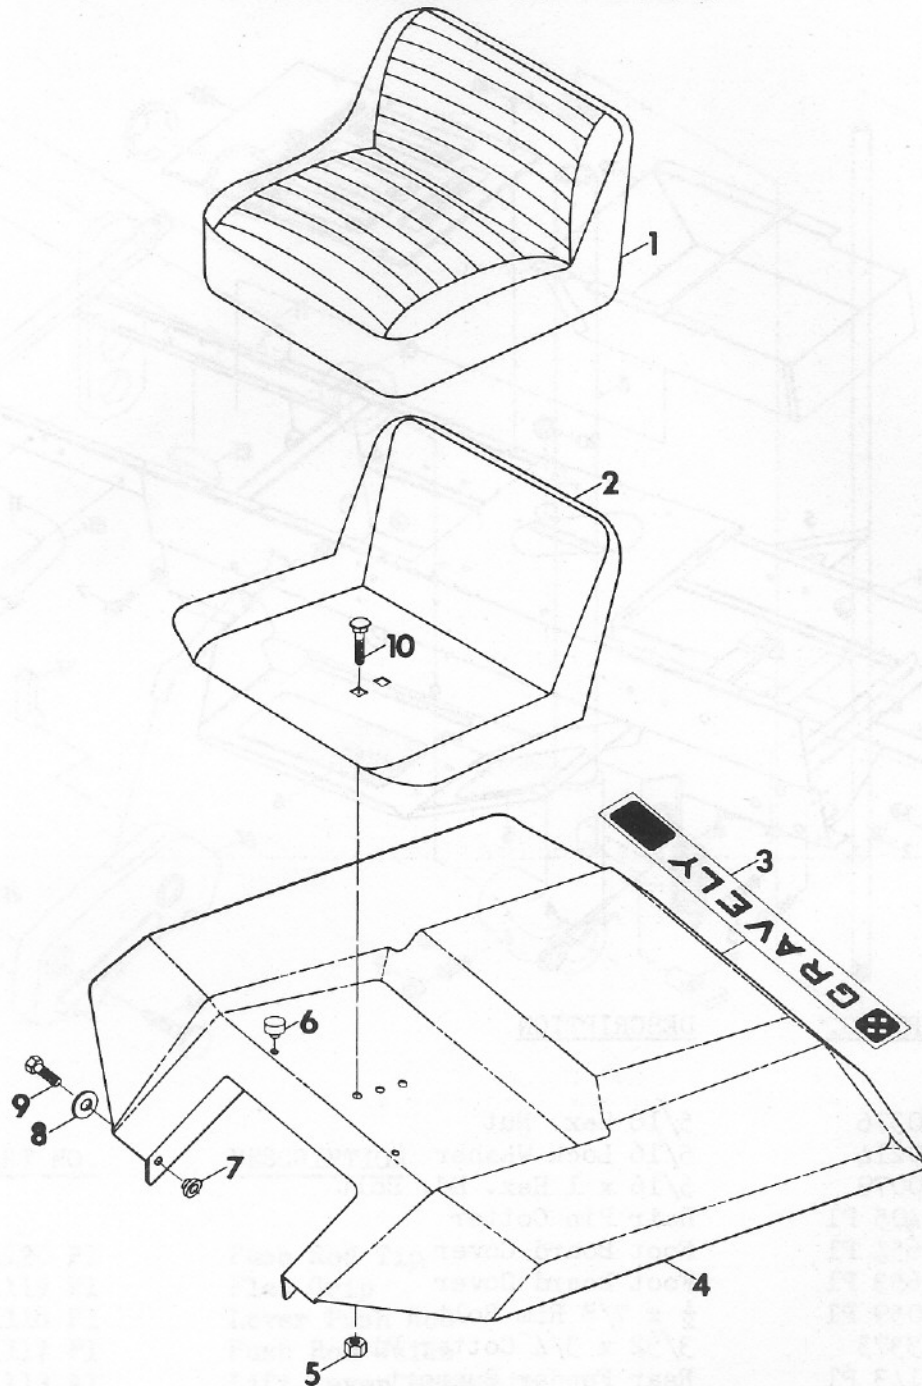

REAR FENDER AND SEAT

<u>ITEM NO.</u>	<u>PART NO.</u>	<u>DESCRIPTION</u>	<u>REPLACES PART NO.</u>
1	11659 P1	Seat Pad	
2	11658 P1	Seat Pan	
3	11236 P1	Hood and Fender Name Plate Decal	(424)
3*	11905 P1	Hood and Fender Name Plate Decal	(430)
3**	12534 P1	Hood and Fender Name Plate Decal	(432)
4	10970 A1	Rear Fender Weldment	
5	435507	$\frac{1}{2}$ Lock Nut	
6	11352 P1	Bumper	
7	11138 P1	Rear Fender Bushing	
8	120394	$\frac{13}{32}$ Flat Washer	
9	181637	$\frac{3}{8}$ x $1\frac{1}{4}$ Hex. Hd. Bolt	
10	126485	$\frac{1}{2}$ x $1\frac{1}{4}$ Hex. Hd. Bolt	
*	430 Tractor		
**	432 Tractor