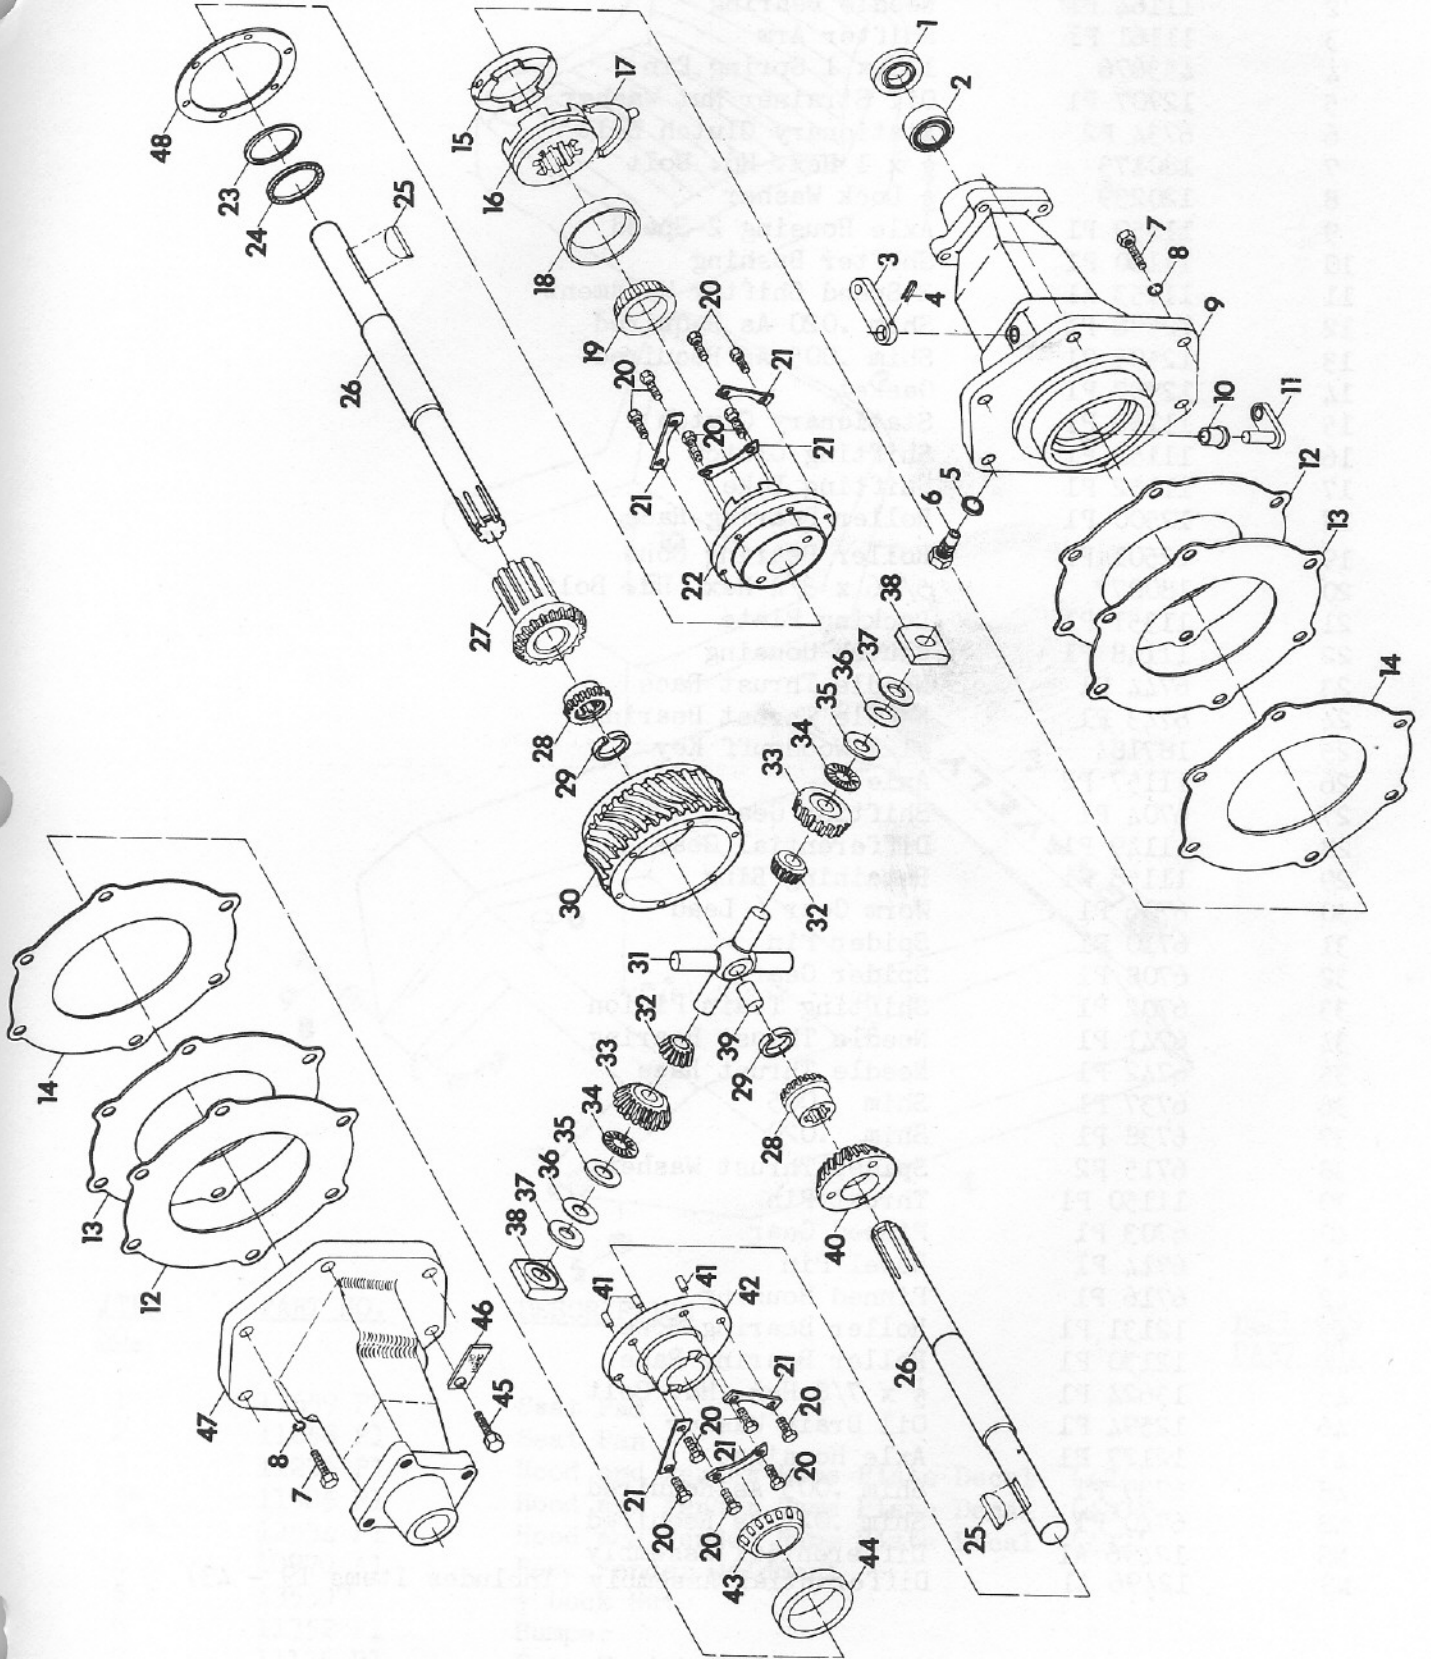

DIFFERENTIAL

<u>ITEM NO.</u>	<u>PART NO.</u>	<u>DESCRIPTION</u>	<u>REPLACES PART NO.</u>
1	11704 P1	Oil Seal	
2	11164 P1	Needle Bearing	
3	11161 P1	Shifter Arm	
4	453676	1/8 x 1 Spring Pin	
5	12707 P1	Oil Strainer Nut Washer	
6	6734 P2	Stationary Clutch Bolt	
7	180173	1/2 x 1 Hex. Hd. Bolt	
8	120239	1/2 Lock Washer	
9	11159 P1	Axle Housing 2-Speed	
10	11160 P1	Shifter Bushing	
11	11153 A1	2-Speed Shifter Weldment	
12	12596 P1	Shim .020 As Required	
13	12595 P1	Shim .005 As Required	
14	12597 P1	Gasket	
15	11156 P1	Stationary Clutch	
16	11151 P1	Shifting Clutch	
17	11152 P1	Shifting Yoke	
18	12500 P1	Roller Bearing Race	
19	12501 P1	Roller Bearing Cone	
20	180077	5/16 x 3/4 Hex. Hd. Bolt	
21	11351 P1	Locking Plate	
22	11148 P1	Clutch Housing	
23	6744 P1	Needle Thrust Race	
24	6743 P1	Needle Thrust Bearing	
25	187184	#127 Woodruff Key	
26	11157 P2	Axle	
27	6704 P1	Shifting Gear	
28	11149 P1	Differential Gear	
29	11158 P1	Retaining Ring	
30	6706 P1	Worm Gear 6 Lead	
31	6710 P1	Spider Pin	
32	6708 P1	Spider Gear	
33	6702 P1	Shifting Train Pinion	
34	6741 P1	Needle Thrust Bearing	
35	6742 P1	Needle Thrust Race	
36	6737 P1	Shim .005	
37	6738 P1	Shim .020	
38	6715 P2	Spider Thrust Washer	
39	11150 P1	Thrust Pin	
40	6703 P1	Pinned Gear	
41	6714 P1	Dowel Pin	
42	6716 P1	Pinned Housing	
43	12131 P1	Roller Bearing Cone	
44	12130 P1	Roller Bearing Race	
45	13624 P1	1/2 x 7/8 Hex. Hd. Bolt	
46	12594 P1	Oil Drain Washer	
47	12127 P1	Axle Housing	
48	6739 P1	Shim .005 As Required	
NS	6740 P1	Shim .020 As Required	
NS	12496 A1	Differential Assembly	
NS	12496 A1	Differential Assembly (Includes Items 19 - 43)