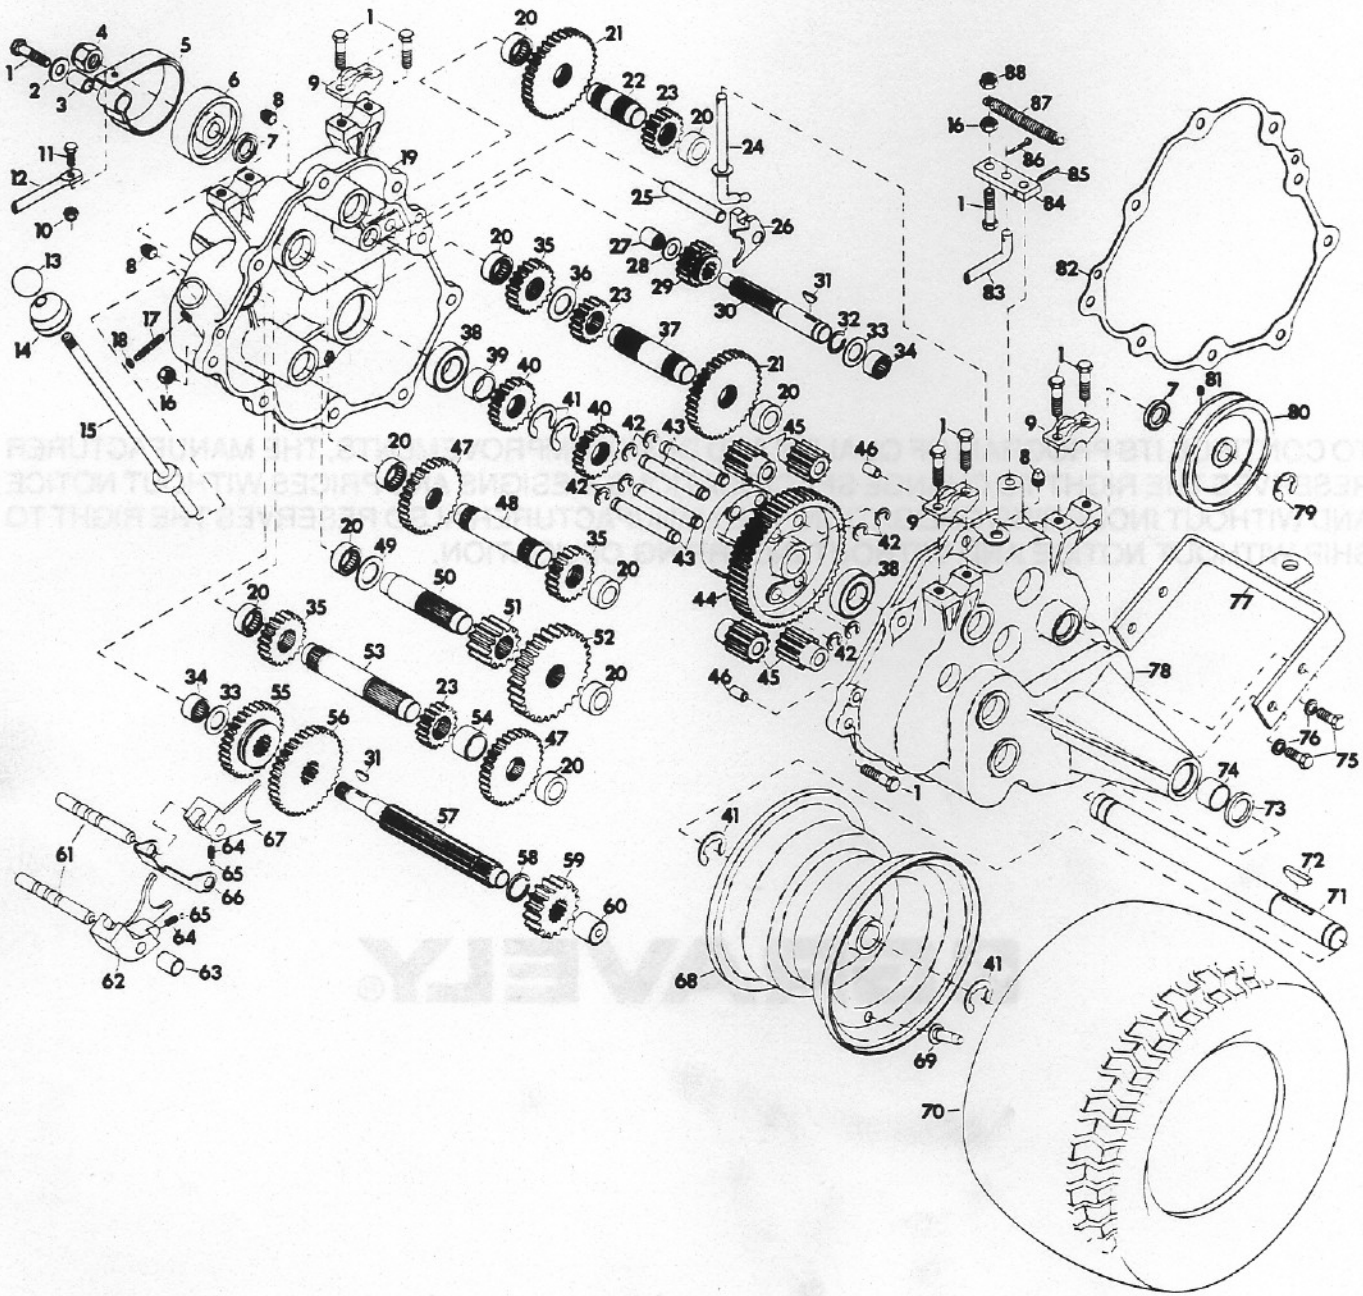

**GRAVELLY®**

**Model 408  
Lawn Tractor  
Illustrated  
Parts List**

PRIOR TO SERIAL NUMBER 01592

FORM NO: 15728 (2-70)  
MODEL NO: 15458  
PRINTED IN USA

DESCRIPTION

TO CONTINUE ITS PROGRAM OF QUALITY AND DESIGN IMPROVEMENTS, THE MANUFACTURER RESERVES THE RIGHT TO CHANGE SPECIFICATIONS, DESIGNS AND PRICES WITHOUT NOTICE AND WITHOUT INCURRING OBLIGATION. THE MANUFACTURER ALSO RESERVES THE RIGHT TO SHIP WITHOUT NOTICE AND WITHOUT INCURRING OBLIGATION.

 **GRAVELLY®**

<u>ITEM NO.</u>	<u>PART NO.</u>	<u>DESCRIPTION</u>
1	180126	3/8 x 1 1/2 Hex Hd. Bolt
2	131006	7/16 Flat Washer
3	15147P1	Bushing
4	9418692	5/8 Lock Nut
5	15144A1	Brake Band Assembly
6	15143P1	Brake Drum
7	15137P1	Oil Seal
8	103868	1/2 Pipe Plug
9	15167P1	Clamp
10	9419454	1/4 Lock Nut
11	180020	1/4 x 3/4 Hex Hd. Bolt
12	15193P1	Brake Connecting Rod
13	11297P1	Shift Lever Knob
14	15142P1	Shift Lever Boot
15	15139P1	Shift Lever Weldment
16	120377	3/8 Hex Nut
17	9418516	3/8 x 1 1/2 Dogpoint Set Screw
18	124829	3/8 Hex Jam Nut
19	15133A1	Housing Assembly, R.H.
20	14966P1	Needle Bearing
21	15124P1	Gear
22	15126P1	Shaft
23	15113P1	Gear
24	14969A1	Shift Lever Assembly
25	15131P1	Shifting Rail
26	15130P1	Shifting Yoke
27	15135P1	Needle Bearing
28	15132P1	Thrust Race
29	15129P1	Sliding Gear
30	15127P1	Shaft
31	431787	#61 Woodruff Key
32	15128P1	Retaining Ring
33	14998P1	Thrust Race
34	9660P1	Needle Bearing
35	15118P1	Gear
36	15123P1	Thrust Race
37	15122P1	Shaft
38	14967P1	Ball Bearing
39	14985P1	Spacer
40	14984P1	Differential Side Gear
41	11112P1	E-Ring
42	14981P1	E-Ring
43	14980P1	Pinnion Pin
44	14978P1	Differential Casting
45	14979P1	Differential Pinnion
46	141238	3/8 x 5/8 Dowel Pin
47	15115P1	Gear
48	15120P1	Shaft
49	14976P1	Thrust Race
50	14973P1	Shaft