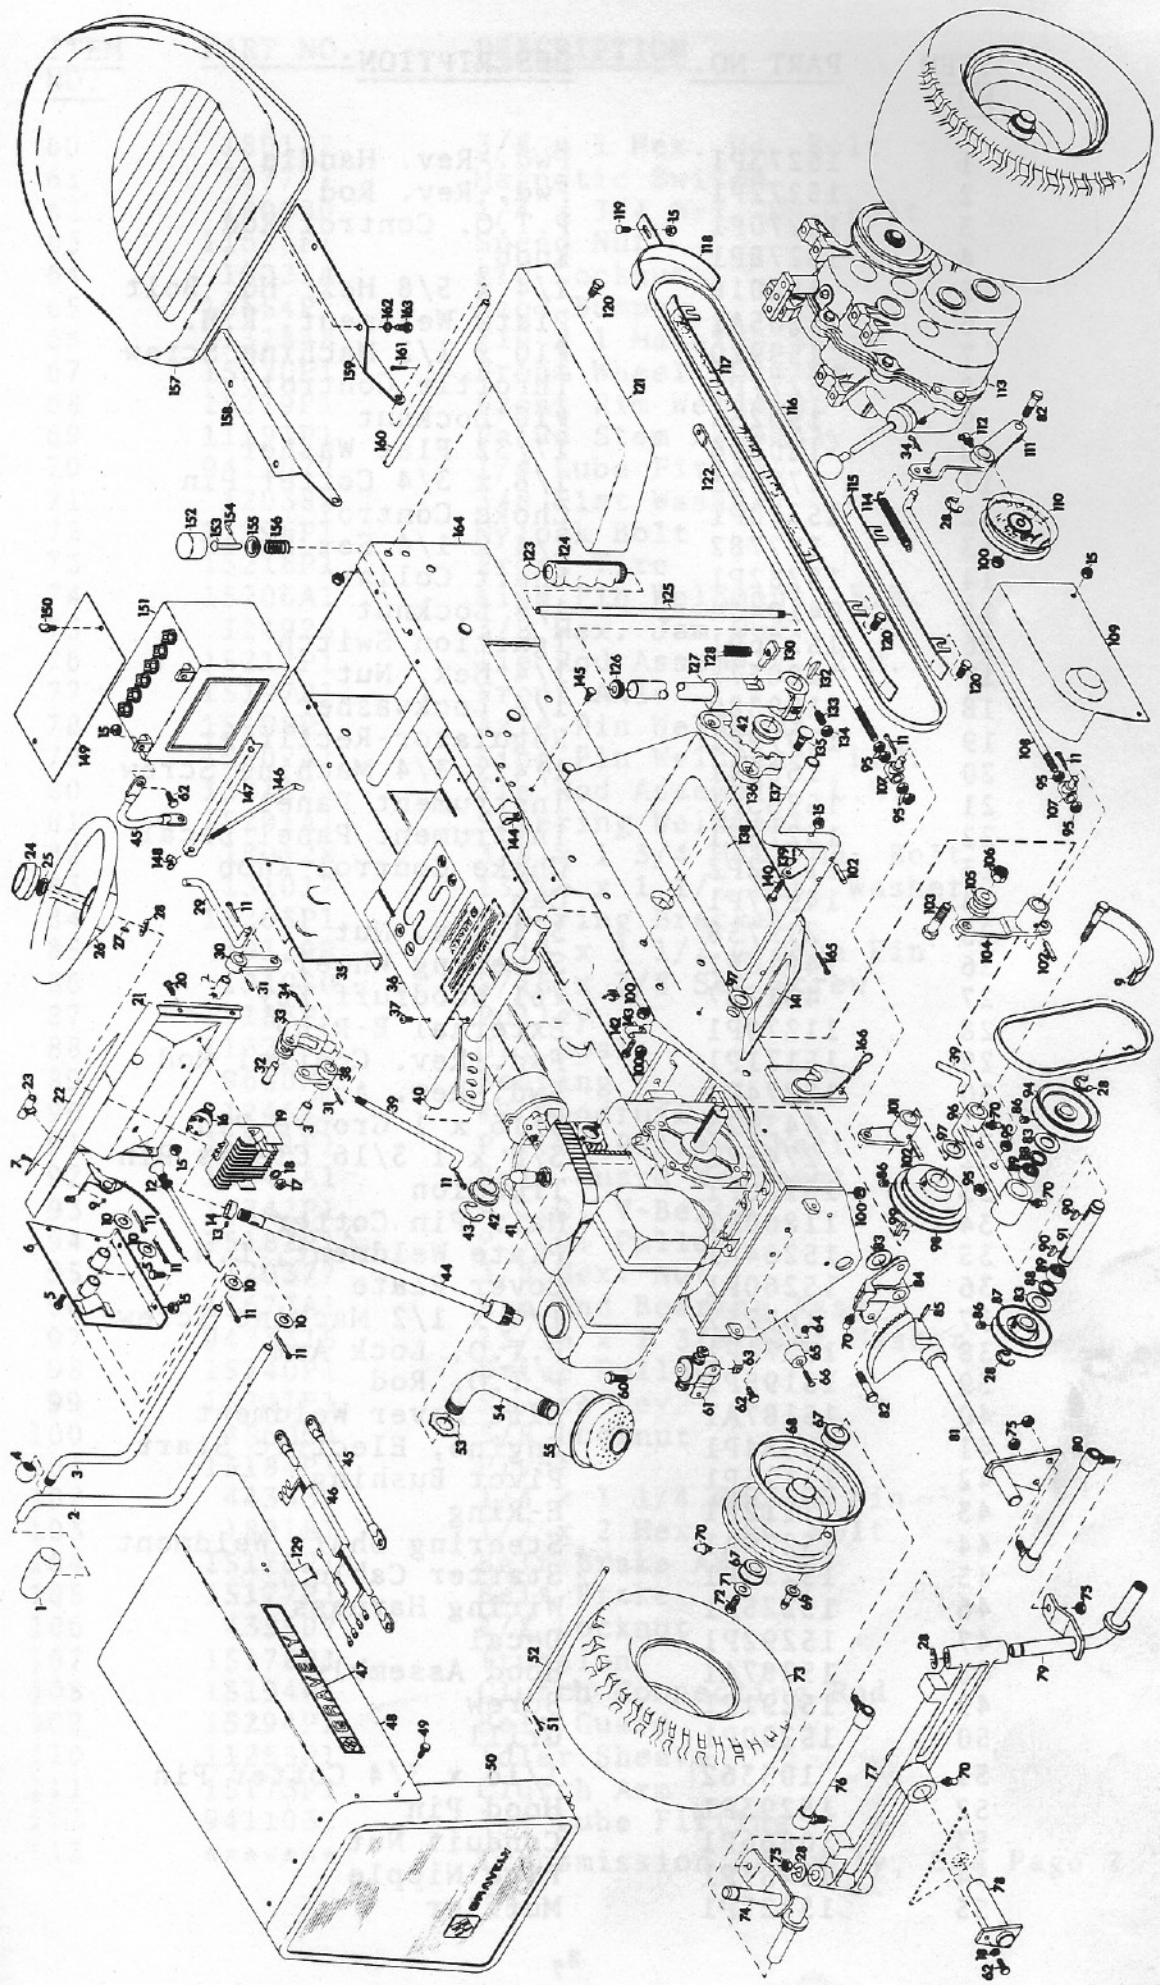

<u>ITEM NO.</u>	<u>PART NO.</u>	<u>DESCRIPTION</u>
1	15273P1	Fwd.-Rev. Handle
2	15272P1	Fwd.-Rev. Rod
3	15270P1	P.T.O. Control Rod
4	15278P1	Knob
5	180018	1/4 x 5/8 Hex. Hd. Bolt
6	15265A1	Plate Weldment, R.H.
7	159920	#10 x 1/2 Machine Screw
8	15277P1	Throttle Control
9	190254	#10 Locknut
10	120396	17/32 Flat Washer
11	177923	1/8 x 3/4 Cotter Pin
12	15370P1	Choke Control
13	127782	1/4 x 1/4 Set Screw
14	15282P1	Shaft Collar
15	9419454	1/4 Locknut
16	15276P1	Ignition Switch
17	120375	1/4 Hex. Nut
18	120380	1/4 Lockwasher
19	11979P1	Regulator-Rectifier
20	160541	1/4 x 3/4 Machine Screw
21	15263P1	Instrument Panel
22	15275P1	Instrument Panel Decal
23	11302P2	Choke Control Knob
24	14917P1	Cap
25	219758	3/4 Hex. Nut
26	14916P1	Steering Wheel
27	431787	#61 Woodruff Key
28	11270P1	External E-Ring
29	15171P1	Fwd.-Rev. Control Rod
30	15274P1	Fwd.-Rev. Arm
31	443023	3/16 x 1 Groove Pin
32	274523	3/8 x 1 3/16 Clevis Pin
33	15196P1	Trunnion
34	11860P1	Hair Pin Cotter
35	15264A1	Plate Weldment, L.H.
36	15260P1	Cover Plate
37	167257	1/4 x 1/2 Machine Screw
38	15271P1	P.T.O. Lock Arm
39	15195P1	P.T.O. Rod
40	15187A1	Lift Lever Weldment
41	15384P1	Engine, Electric Start
42	11111P1	Pivot Bushing
43	11112P1	E-Ring
44	15279A1	Steering Shaft Weldment
45	15239P1	Starter Cable
46	15225P1	Wiring Harness
47	15292P1	Decal
48	15287A1	Hood Assembly
49	15291P1	Screw
50	15290P1	Grill
51	103362	1/16 x 3/4 Cotter Pin
52	15293P1	Hood Pin
53	10866P1	Conduit Nut
54	15457P1	Pipe Nipple
55	15727P1	Muffler