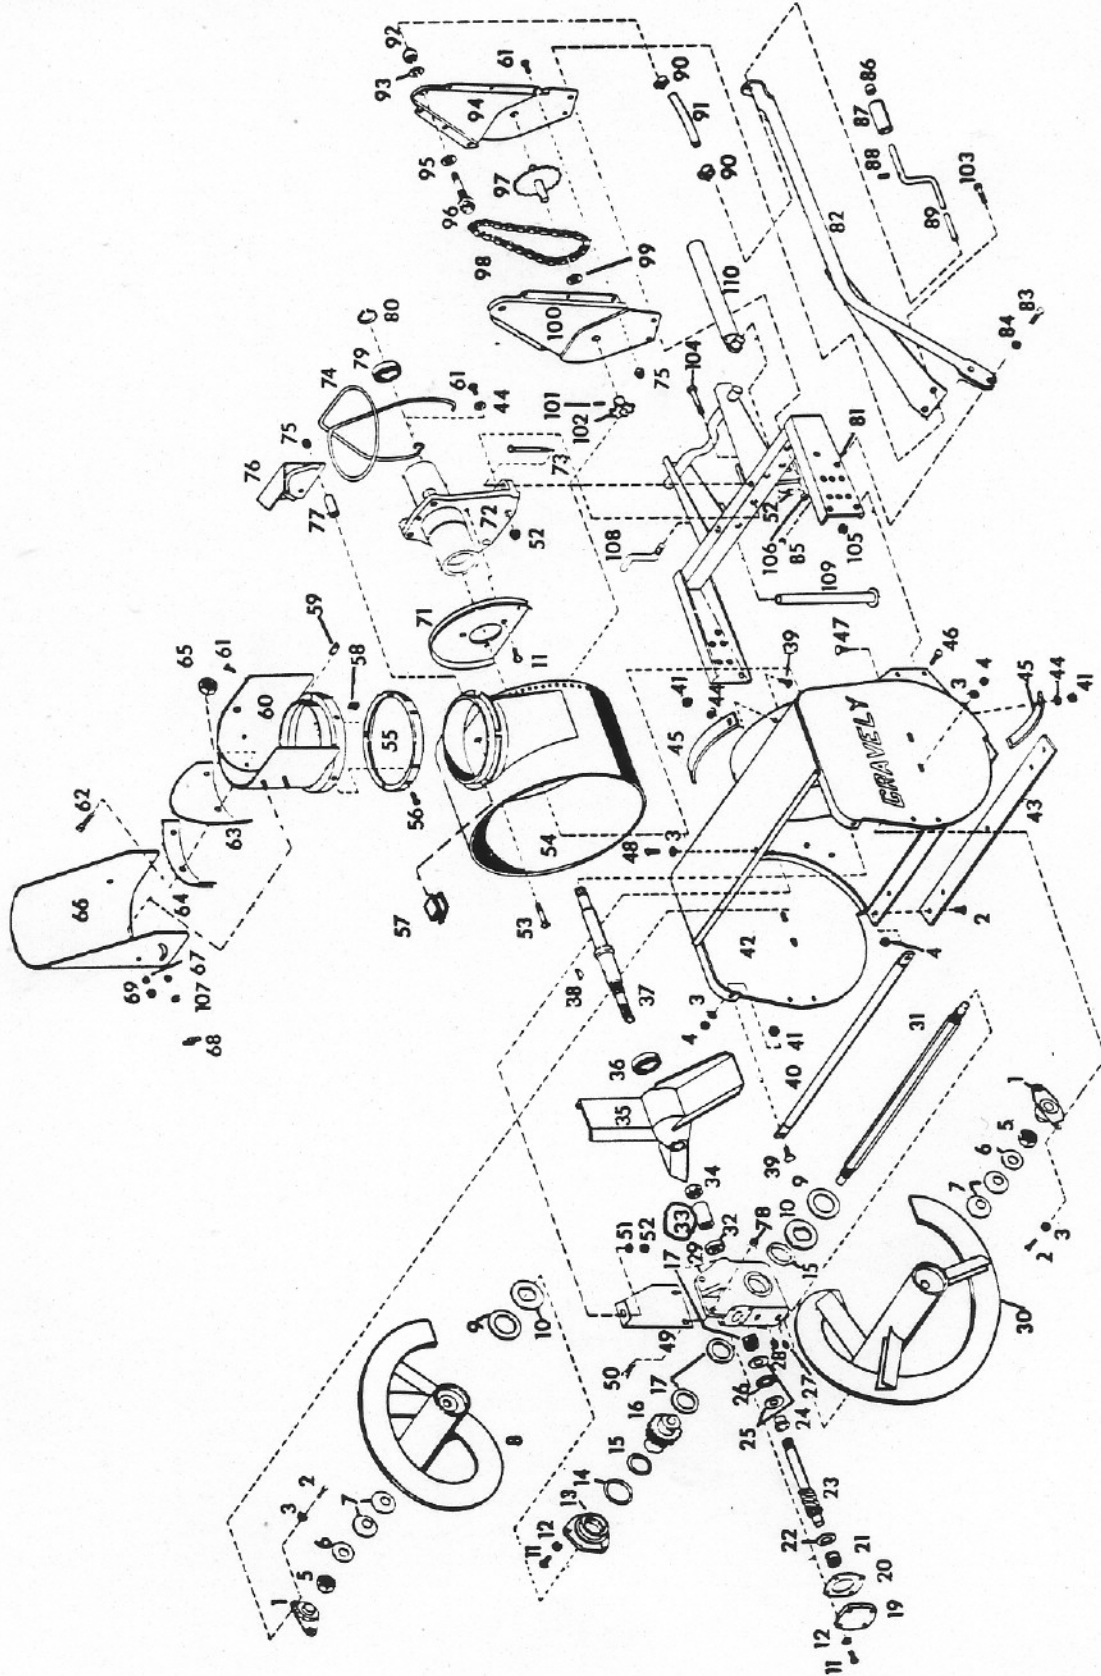

38" SNOWBLOWER

Model Number MA 213
Effective Date September 1, 1968
Form Number 14551 P1

<u>ITEM</u> <u>NO.</u>	<u>PART NO.</u>	<u>DESCRIPTION</u>	<u>REPLACES</u> <u>PART NO.</u>
1	10616 A2	Flange Bearing	
2	180075	5/16 x 5/8 Hex Hd. Bolt	
3	120393	11/32 Flat Washer	103340
4	9413447	5/16 Hex. Nut	9413301
5	426767	7/8 Hex. Nut	
6	6494 P1	Pilot Washer	
7	6493 P1	Spring Washer	
8	11797 A1	Right Hand Reel	
9	9657 P1	Friction Disc.	
10	12399 P1	Drive Plate	9658 P1
11	180020	1/4 x 3/4 Hex. Hd. Bolt	179795
12	115547	Lock Washer	
13	6329 P1	Housing Cap	
14	9669 P1	O-Ring	
15	9668 P1	O-Ring	
16	10229 A1	Reel Gear	
17	12404 P1	Thrust Race	6423 P1
18			
19	6341 P1	Bearing Cap	
20	6339 P1	Gasket	
21	9660 P1	Needle Bearing	
22	9659 P1	Thrust Washer	
23	10574 P1	Worn Shaft	
24	10325 P1	Spacer	
25	9662 P1	Thrust Race	
26	9661 P1	Thrust Bearing	
27	103867	Sq. Hd. Pipe Plug	
28	103868	Sq. Hd. Pipe Plug	
29	10573 P1	Housing	
30	11802 A1	Left Hand Reel	
31	11796 P1	Shaft	
32	9667 P1	Oil Seal	
33	10577 A1	Coupling	
34	13619 P1	1 Washer	225-N
35	10224 A1	Fan	
36	13464 P1	Bearing	BB-106
37	11790 P1	Shaft	
38	113782	#15 Woodruff Key	
39	157733	1/4 x 3/4 Screw	157732
40	11789 P1	Guard	
41	9419454	1/4 Locknut	274856
42	11785 A1	Body Weldment	
43	11788 P1	Wear Strip	
44	120392	9/32 Flat Washer	103339
45	6477 P2	Bearing Ring	
46	455025	1/2 x 1 Hex. Hd. Bolt	217208
47	180173	1/2 x 1 Hex. Hd. Bolt	118597
48	180122	3/8 x 1 Hex. Hd. Bolt	179839
49	10579 P1	Reel Drive Bracket	
50	181666	7/16 x 1 Hex. Hd. Bolt	181395
51	120394	11/32 Flat Washer	103341
52	456004	3/8 Locknut	9414201
53	180094	1/4 x 2 Bolt	109094
54	6410 A1	Housing	
55	6374 P1	Chute Attachment Ring	
56	159582	#8-3/8 Machine Screw	436859