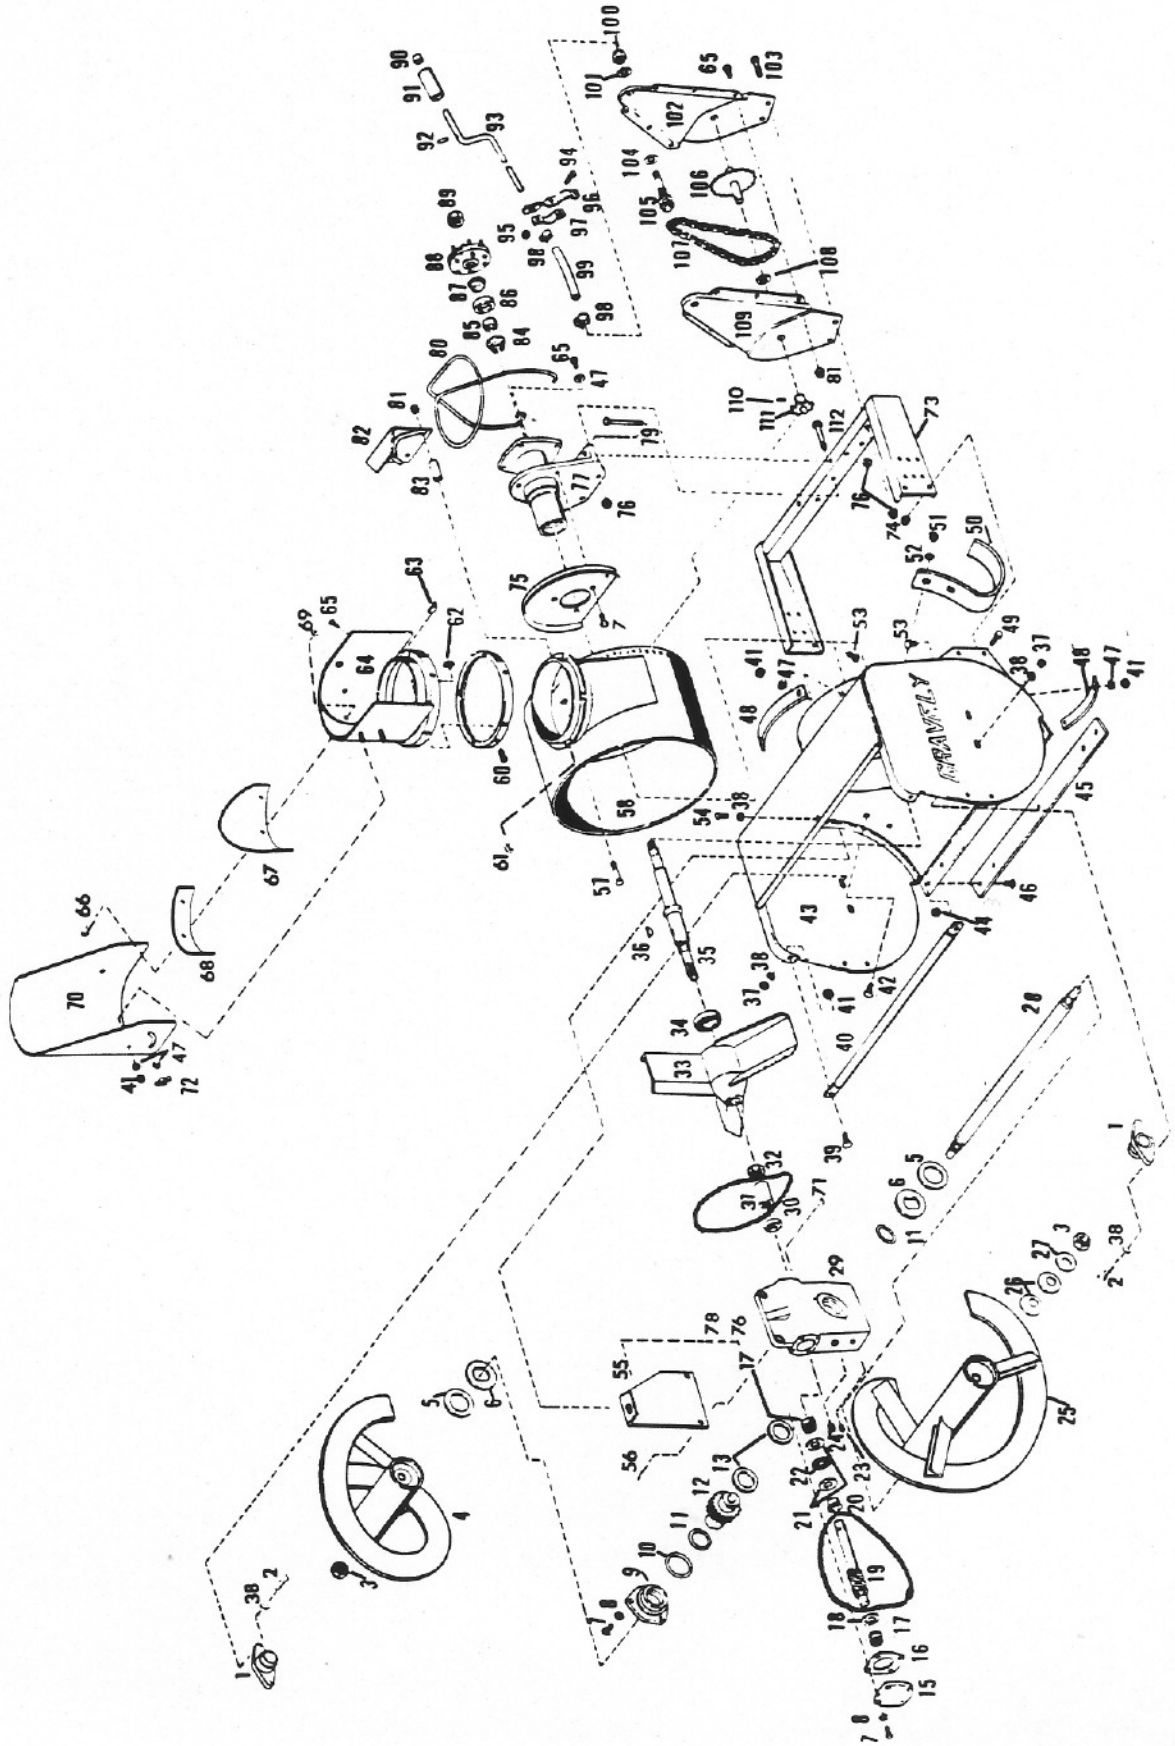

38" SNOWBLOWER

Model Number 19055E1
 Effective Date 11-1-71
 Form Number 19373P1

<u>ITEM NO.</u>	<u>PART NO.</u>	<u>DESCRIPTION</u>
1	12409P1	Flange Bearing
2	180075	5/16 x 5/8 Hex Hd Bolt
3	426767	7/8 Hex Nut
4	11797A1	R. H. Reel
5	9657P1	Friction Disc
6	12399P1	Drive Plate
7	180020	1/4 x 3/4 Hex Hd Bolt
8	120423	1/4 Lockwasher
9	12400P1	Gear Housing Cap
10	9669P1	O-Ring
11	9668P1	O-Ring
12	12401P1	Worm Gear
	12402P1	Reel Gear Tube
	12403P1	Key
13	12404P1	Thrust Race
15	6341P1	Bearing Cap
16	6339P1	Gasket
17	9660P1	Needle Bearing
18	9659P1	Thrust Washer
19	10574P1	Worm Shaft
20	10325P1	Spacer
21	9662P1	Thrust Race
22	9661P1	Thrust Bearing
23	103880	3/8 Sq Hd Pipe Plug
24	103879	1/2 Sq Hd Pipe Plug
25	11802A1	L. H. Reel
26	6493P1	Washer
27	6494P1	Washer
28	11796P1	Reel Shaft
29	9680A2	Reel Gear Housing
30	9667P1	Oil Seal
31	18544P1	Drive Coupling
32	13619P1	1 Locknut
33	10224A1	Fan
34	13464P1	Bearing
35	10578P1	Shaft
36	12403P1	Key
37	9413447	5/16 Locknut
38	120394	11/32 Flatwasher
39	120518	1/4 Machine Screw
40	11789P1	Guard
41	9419454	1/4 Locknut
42	126485	1/2 x 1-1/4 Rd Hd Sq Nk Bolt
43	11785A1	Body
44	9413447	5/16 Locknut
45	11788P1	Wear Strip
46	180075	5/16 x 5/8 Hex Hd Bolt
47	120386	9/32 Flatwasher
48	6477P2	Bearing Ring
49	126485	1/2 x 1 Hex Hd Bolt
50	10188P1	Skid
51	435507	1/2 Locknut
52	120396	17/32 Flatwasher
53	180020	1/4 x 3/4 Hex Hd Bolt