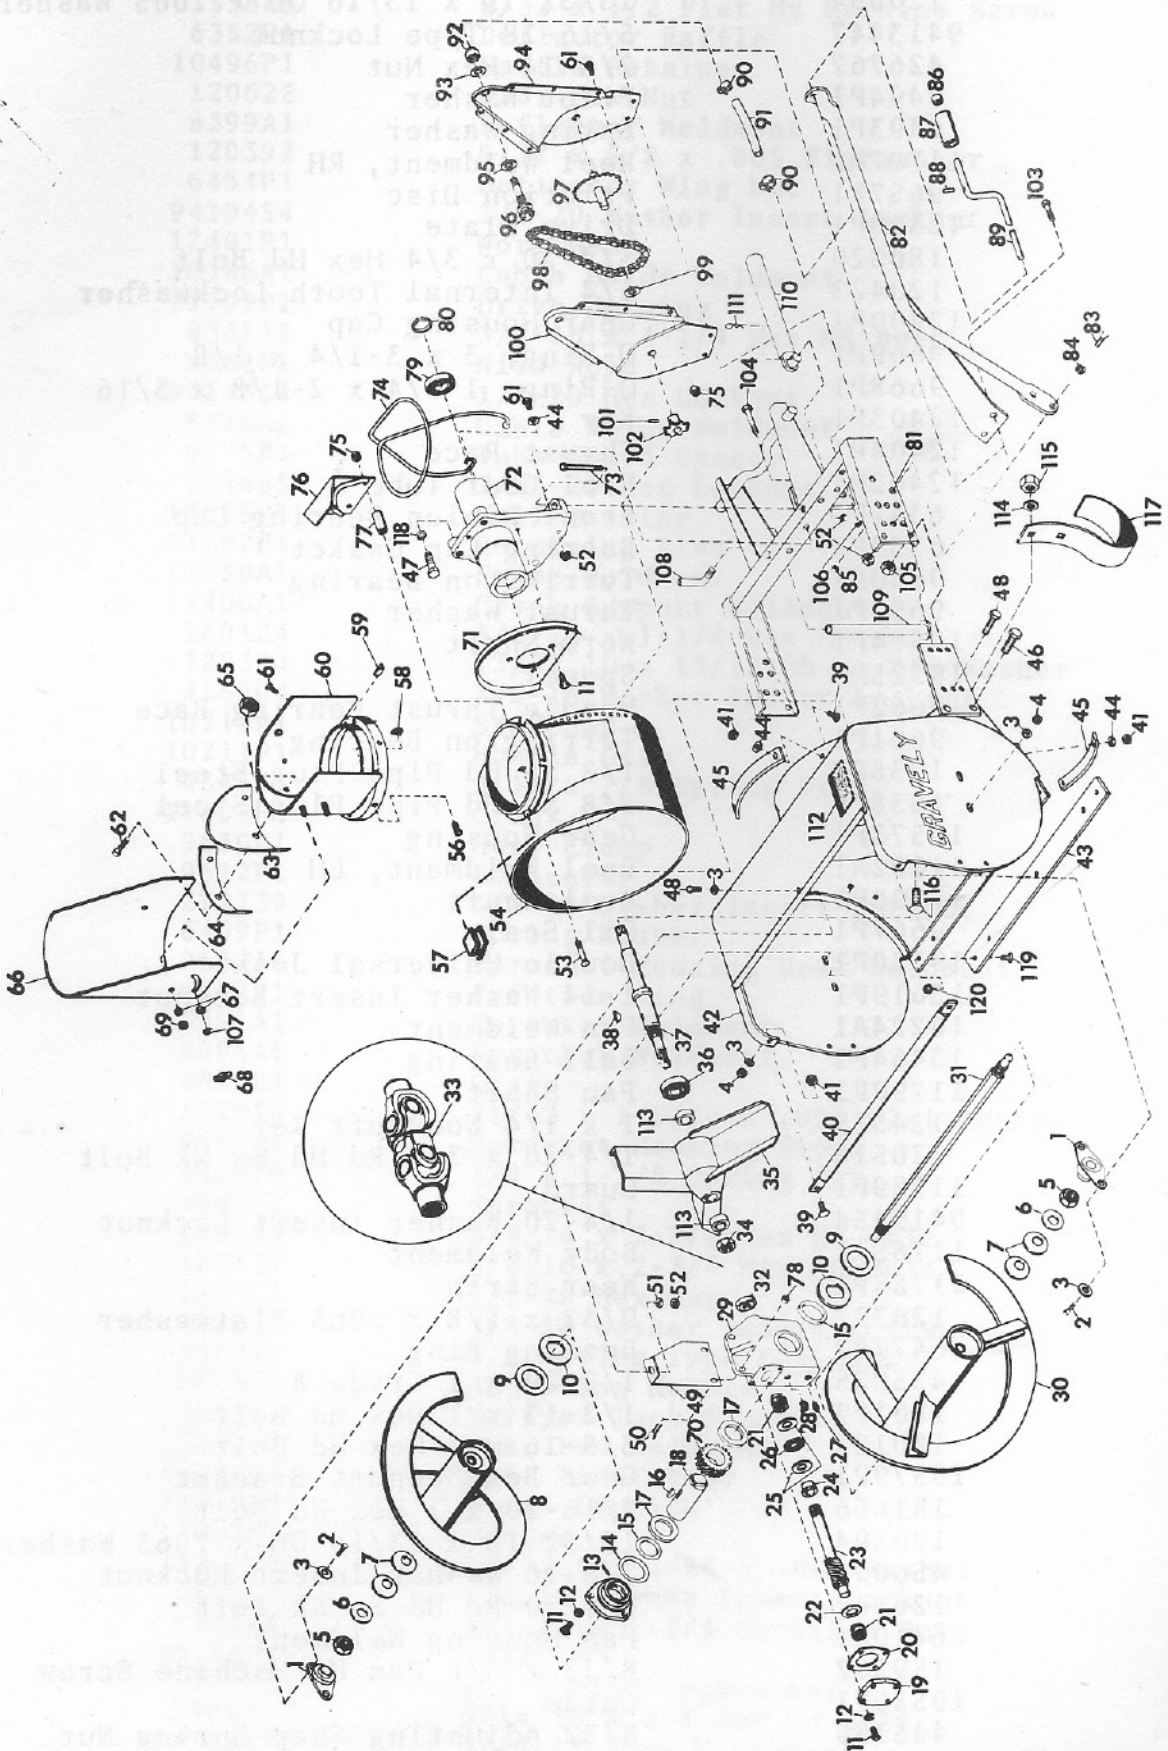

## ILLUSTRATED PARTS LIST

38" SNOWBLOWER

Model Number 18581E1  
Effective Date 8-15-72  
Form Number 19827P1

<u>ITEM NO.</u>	<u>PART NO.</u>	<u>DESCRIPTION</u>
1	12409P1	Flange Bearing
2	180082	5/16-18 x 1-3/8 Hex Hd Bolt
3	120394	13/32 ID x 13/16 OD x .065 Washer
4	9413447	5/16-18 Type Locknut
5	426767	7/8-14 Hex Nut
6	6494P1	Pilot Washer
7	6493P1	Spring Washer
8	11797A1	Reel Weldment, RH
9	9657P1	Friction Disc
10	12399P1	Drive Plate
11	180020	1/4-20 x 3/4 Hex Hd Bolt
12	120423	1/4 Internal Tooth Lockwasher
13	12400P1	Gear Housing Cap
14	9669P1	O-Ring, 3 x 3-1/4 x 1/8
15	9668P1	O-Ring, 1-3/4 x 2-1/8 x 3/16
16	12403P1	Key
17	12404P1	Thrust Race
18	12402P1	Reel Gear Tube
19	6341P1	Front Pinion Bearing Cap
20	6339P1	Bearing Cap Gasket
21	9660P1	Torrington Bearing
22	9659P1	Thrust Washer
23	10574P1	Worm Shaft
24	10325P1	Spacer
25	9662P1	Needle Thrust Bearing Race
26	9661P1	Torrington Bearing
27	103880	1/2 Sq Hd Pipe Plug Steel
28	103879	3/8 Sq Hd Pipe Plug Steel
29	10573P1	Gear Housing
30	11802A1	Reel Weldment, LH
31	11796P1	Reel Shaft
32	9667P1	Oil Seal
33	19530P1	Double Universal Joint
34	13619P1	1-14 Washer Insert Locknut
35	10224A1	Fan Weldment
36	13464P1	Ball Bearing
37	11790P1	Fan Shaft
38	124553	1 x 1/4 Woodruff Key
39	120518	1/4-20 x 3/4 Rd Hd Sq Nk Bolt
40	11789P1	Guard
41	9419454	1/4-20 Washer Insert Locknut
42	11785A1	Body Weldment
43	11788P1	Wear Strip
44	120392	9/32 x 5/8 x .065 Flatwasher
45	6477P2	Bearing Ring
46	455025	1/2-20 x 1 Grade 8
47	180173	1/2-13 x 1 Hex Hd Bolt
48	180122	3/8-16 x 1 Hex Hd Bolt
49	10579P1	Gear Box Support Bracket
50	181666	7/16-20 x 1 Hex Hd Bolt
51	120394	13/32 ID x 13/16 OD x .065 Washer
52	456004	3/8-16 Washer Insert Locknut
53	126344	1/4-20 Rd Hd Sq Nk Bolt
54	6410A1	Fan Housing Weldment
56	159582	8/32 x 3/8 Pan Hd Machine Screw
57	10580P1	Guide
58	445339	8/32 Adjusting Snap Spring Nut